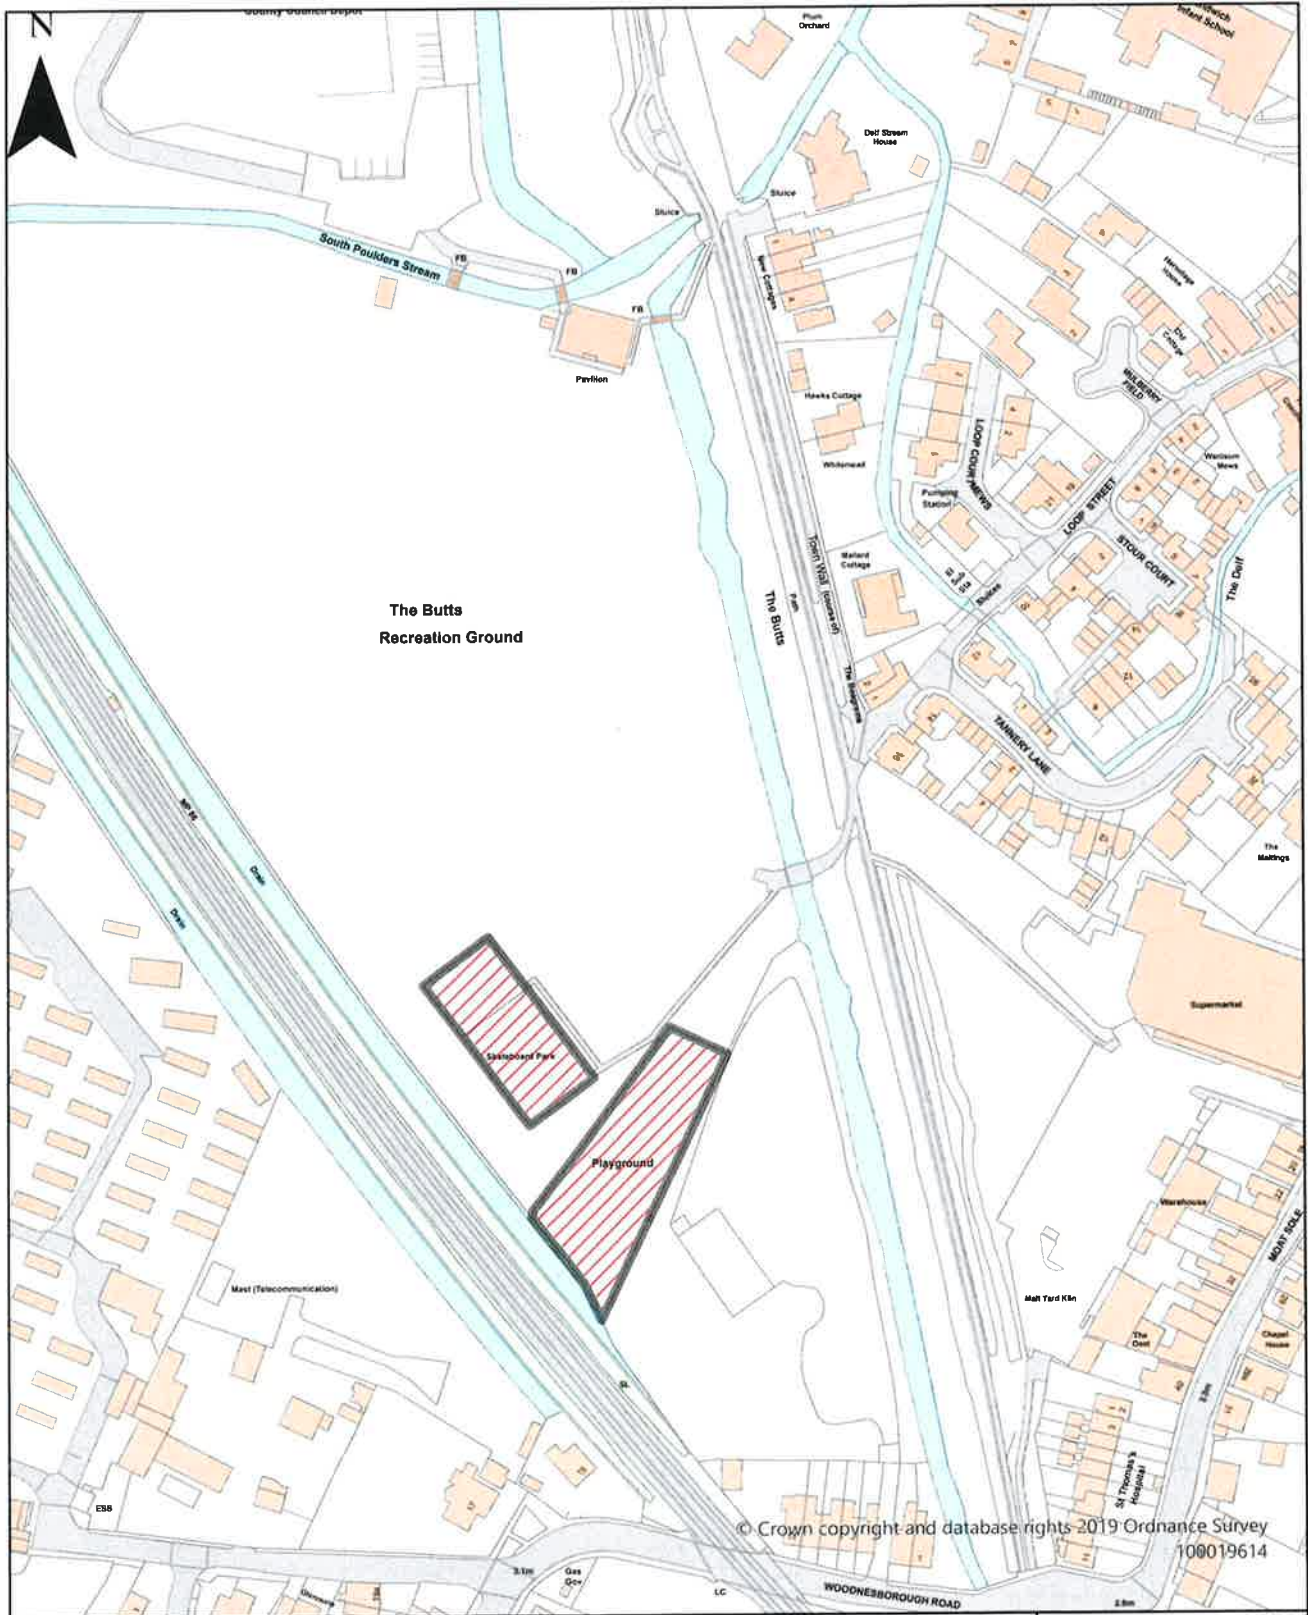

Dog Restrictions 2022

Restriction

-  Dog Exclusion
-  Dogs On Leads
-  Seasonal Dog Bans

Scale: 1:900

© Crown copyright and database rights 2019 Ordnance Survey
100019614

 <p>DOVER DISTRICT COUNCIL</p>	<p>Dover District Council Honeywood Close White Cliffs Business Park Whitfield DOVER CT16 3PJ</p>	<p>Dover District Council Public Spaces Protection Order 2022</p> <p>Schedule 2 Map 41</p> <p>Enclosed Children's Play Area, The Bulwarks, Sandwich</p>	<p>Dog Restrictions 2022</p> <p>Restriction</p> <ul style="list-style-type: none">  Dog Exclusion  Dogs On Leads  Seasonal Dog Bans <p>Scale: 1:1,523</p>
--	---	---	--