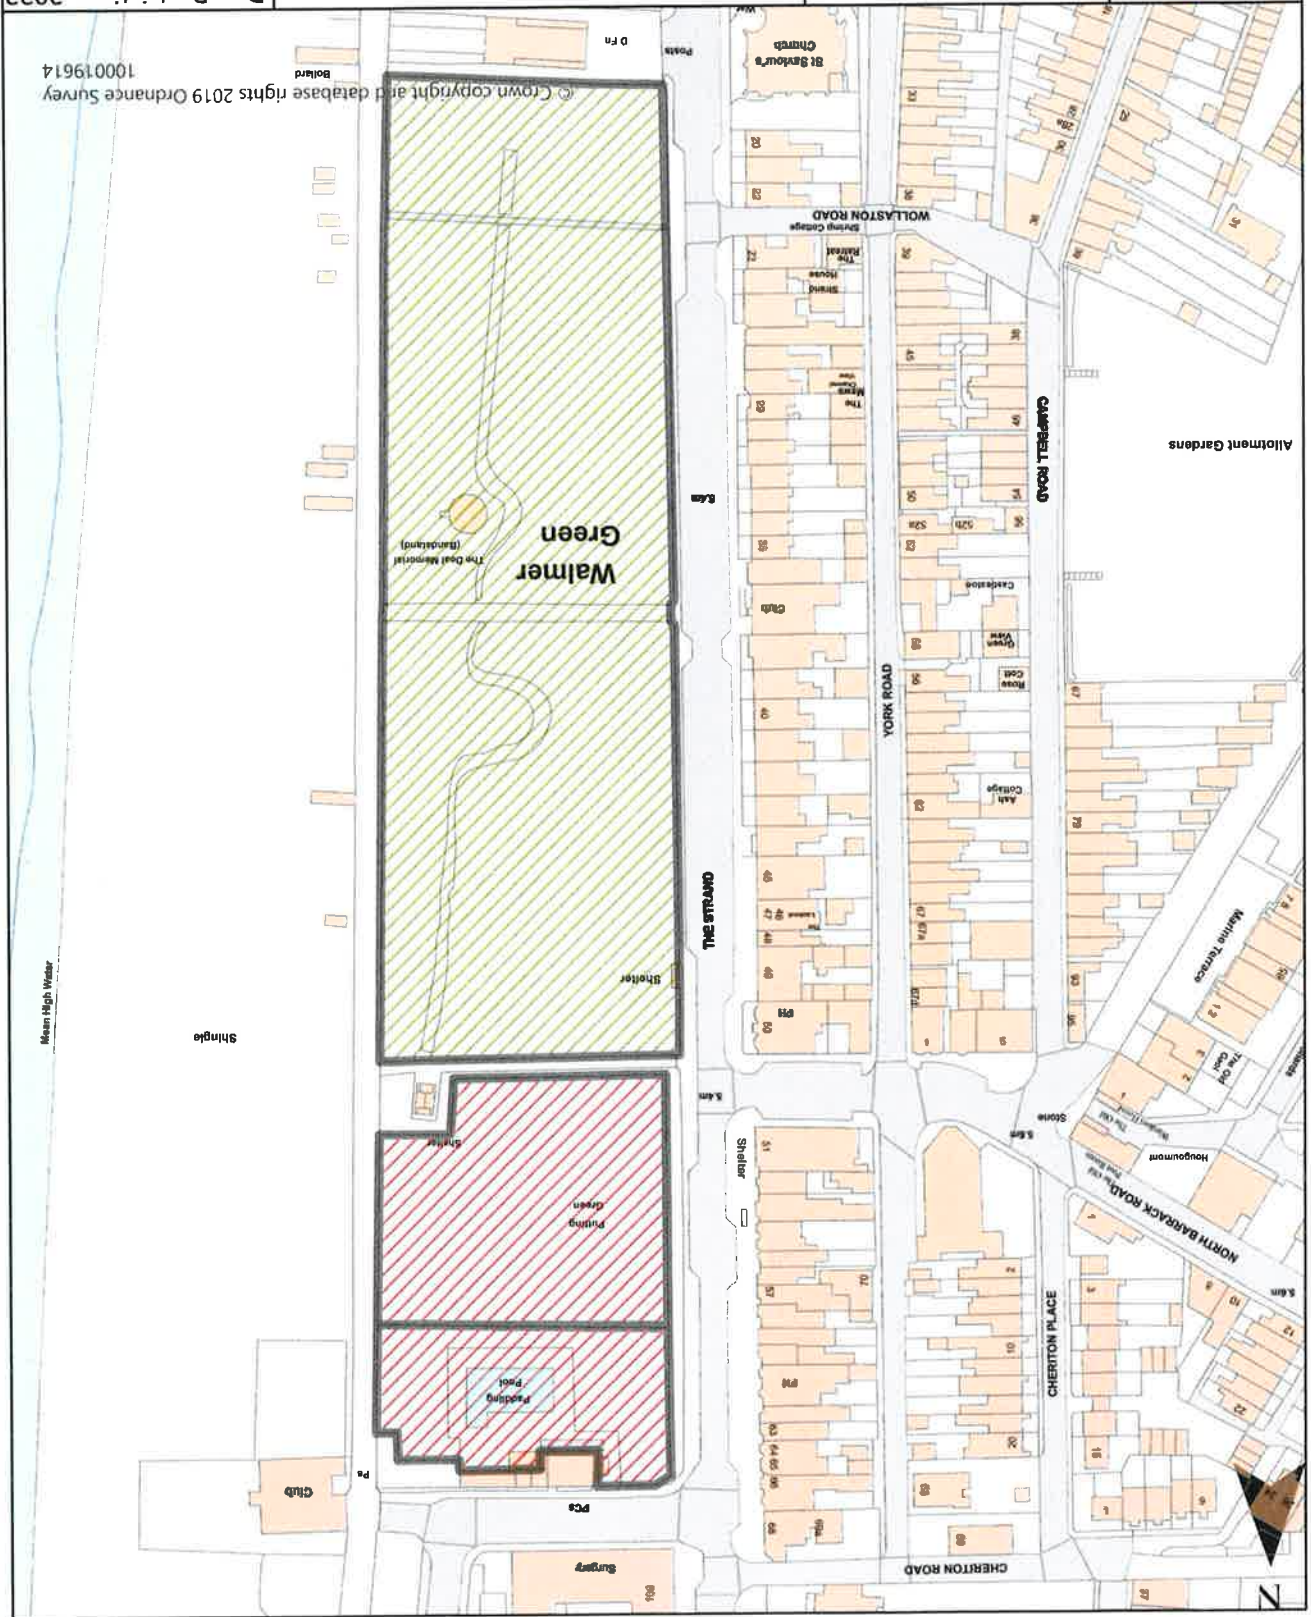

Dover District Council
Honeywood Close
White Cliffs Business Park
Whitfield
DOVER
CT16 3PJ

Dover District Council Public Spaces
Protection Order 2022
Schedule 2 Map 53
The Putting Green, Walmer Green, Walmer

Dog Restrictions 2022
Restriction
Dog Exclusion
Dogs On Leads
Seasonal Dog Bans
Scale: 1:1,420