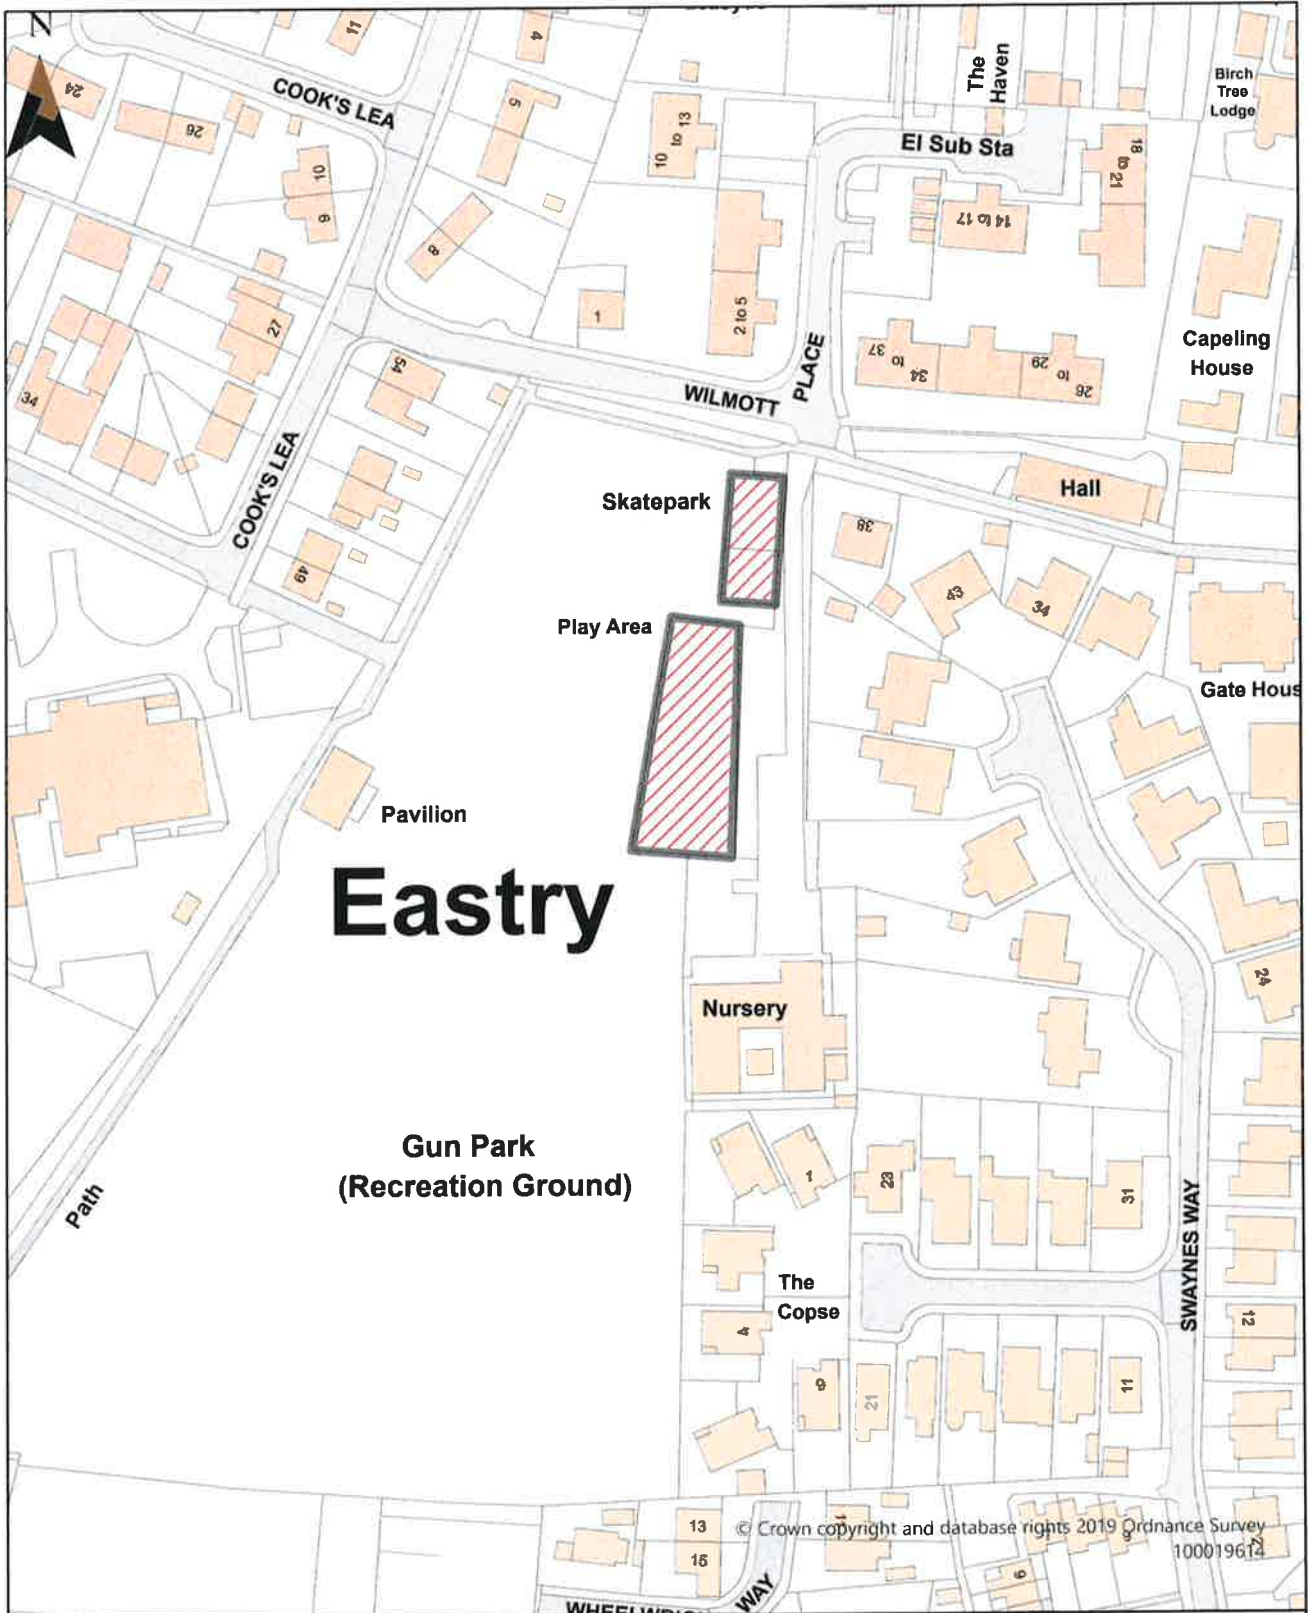

Dover District Council
Honeywood Close
White Cliffs Business Park
Whitfield
DOVER
CT16 3PJ

Dover District Council Public Spaces
Protection Order 2022
Schedule 2 Map 30
Enclosed Children's Play Area and Skate Park,
Gun Park Recreation Ground, Eastry

Dog Restrictions 2022
Restriction
Dog Exclusion
Dogs On Leads
Seasonal Dog Bans
Scale: 1:1,290