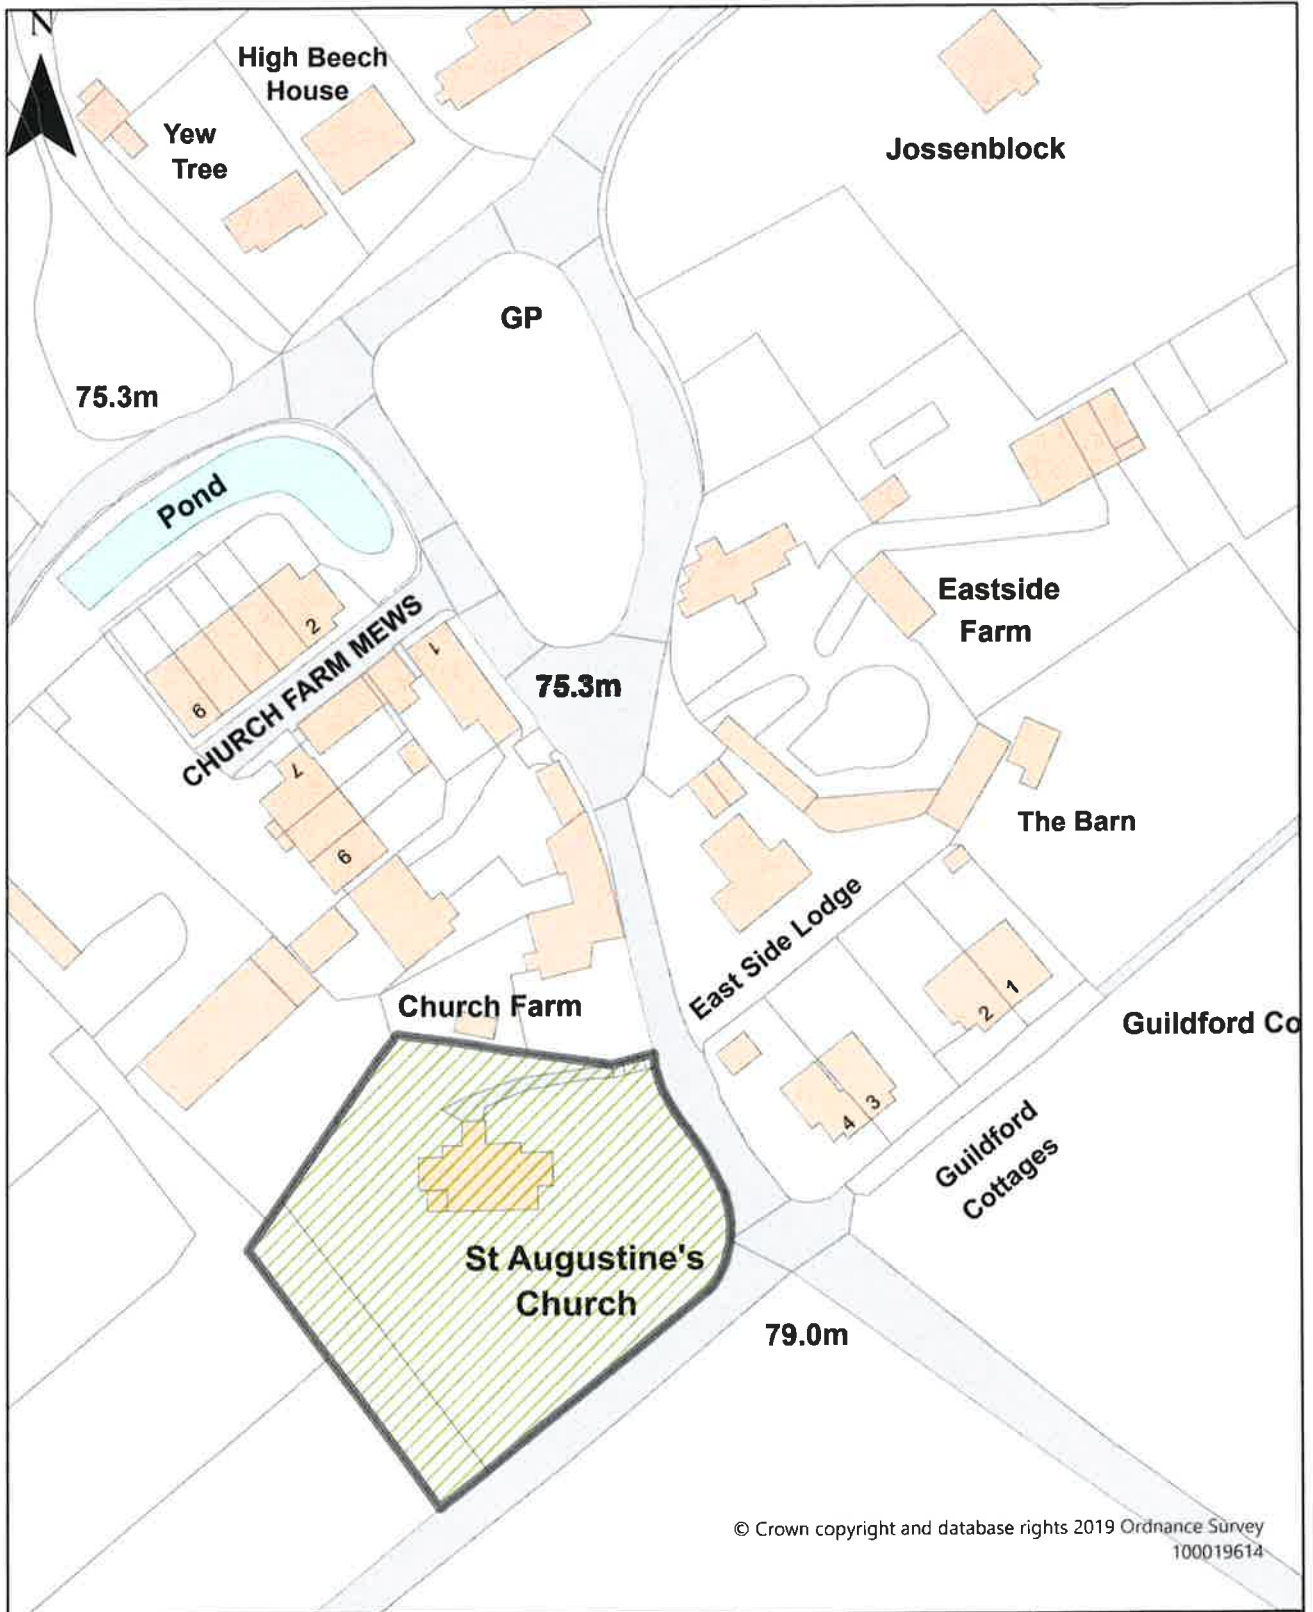

© Crown copyright and database rights 2019 Ordnance Survey 100019614

Dover District Council
Honeywood Close
White Cliffs Business Park
Whitfield
DOVER
CT16 3PJ

Dover District Council Public Spaces
Protection Order 2022
Schedule 1 Map 15
St Augustine's Churchyard, The Street, East
Langdon

Dog Restrictions 2022
Restriction
Dog Exclusion
Dogs On Leads
Seasonal Dog Bans
Scale: 1:984