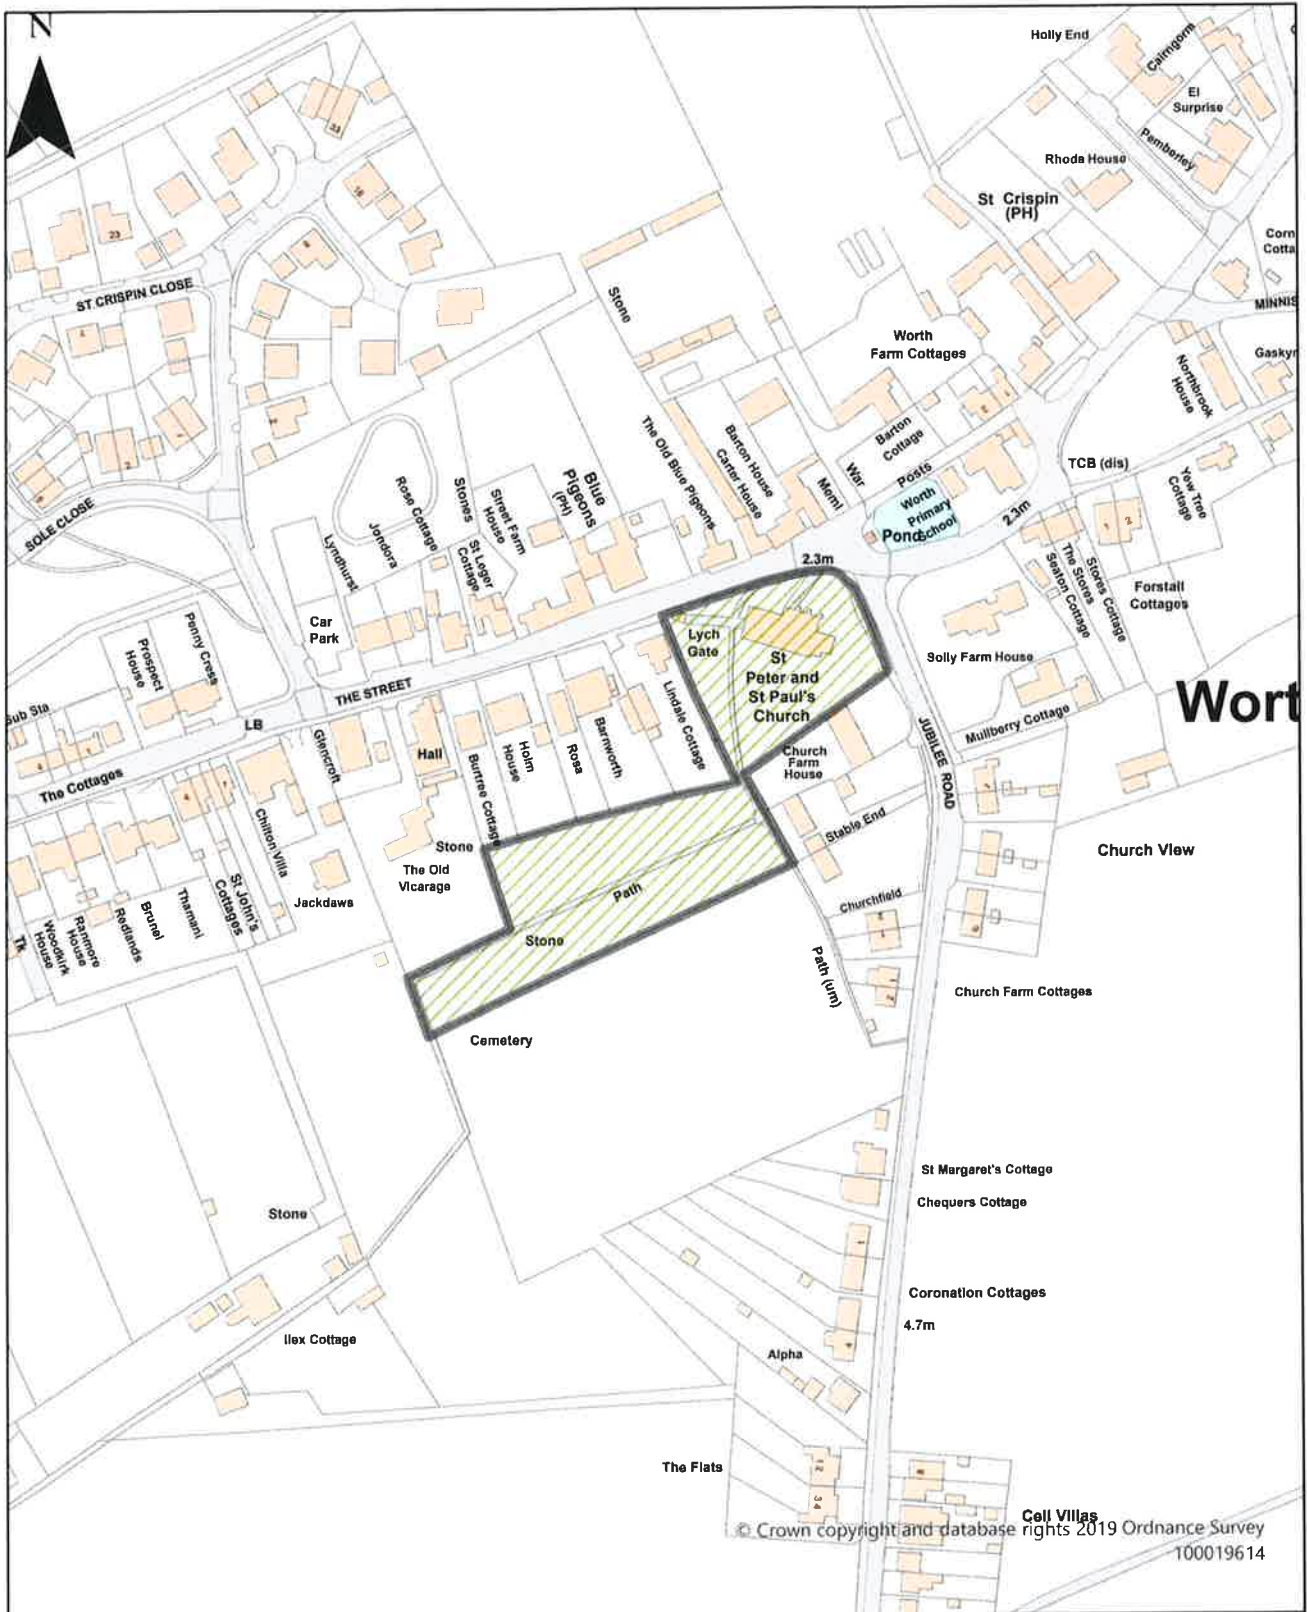

© Crown copyright and database rights 2019 Ordnance Survey 100019614

Dover District Council
Honeywood Close
White Cliffs Business Park
Whitfield
DOVER
CT16 3PJ

Dover District Council Public Spaces
Protection Order 2022
Schedule 1 Map 30
St Peter and St Paul's Churchyard and
Cemetery, Worth

Dog Restrictions 2022
Restriction
Dog Exclusion
Dogs On Leads
Seasonal Dog Bans
Scale: 1:2,120