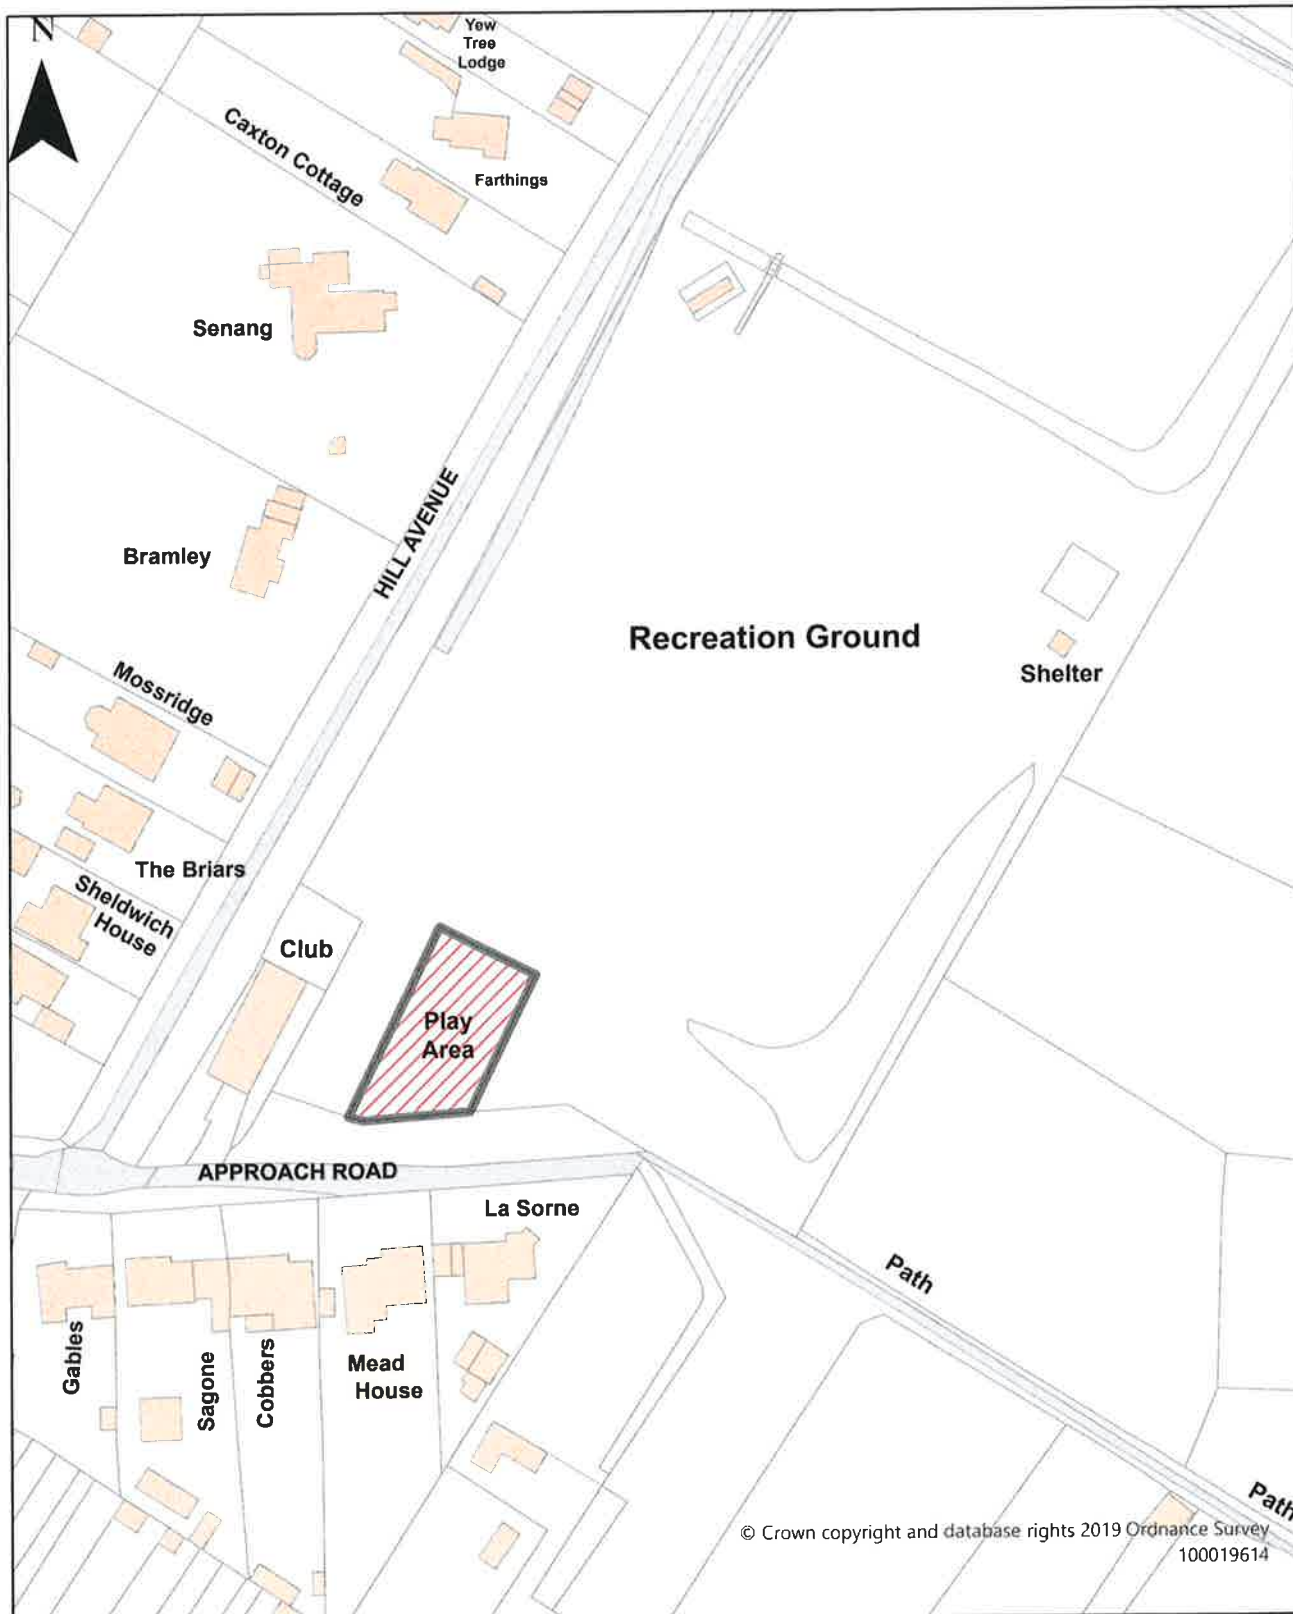

Dover District Council
Honeywood Close
White Cliffs Business Park
Whitfield
DOVER
CT16 3PJ

Dover District Council Public Spaces
Protection Order 2022

Schedule 2 Map 46

Enclosed Children's Play Area, Shepherdswell
Recreation Ground

Dog Restrictions 2022

Restriction

- Dog Exclusion
- Dogs On Leads
- Seasonal Dog Bans

Scale: 1:1,205