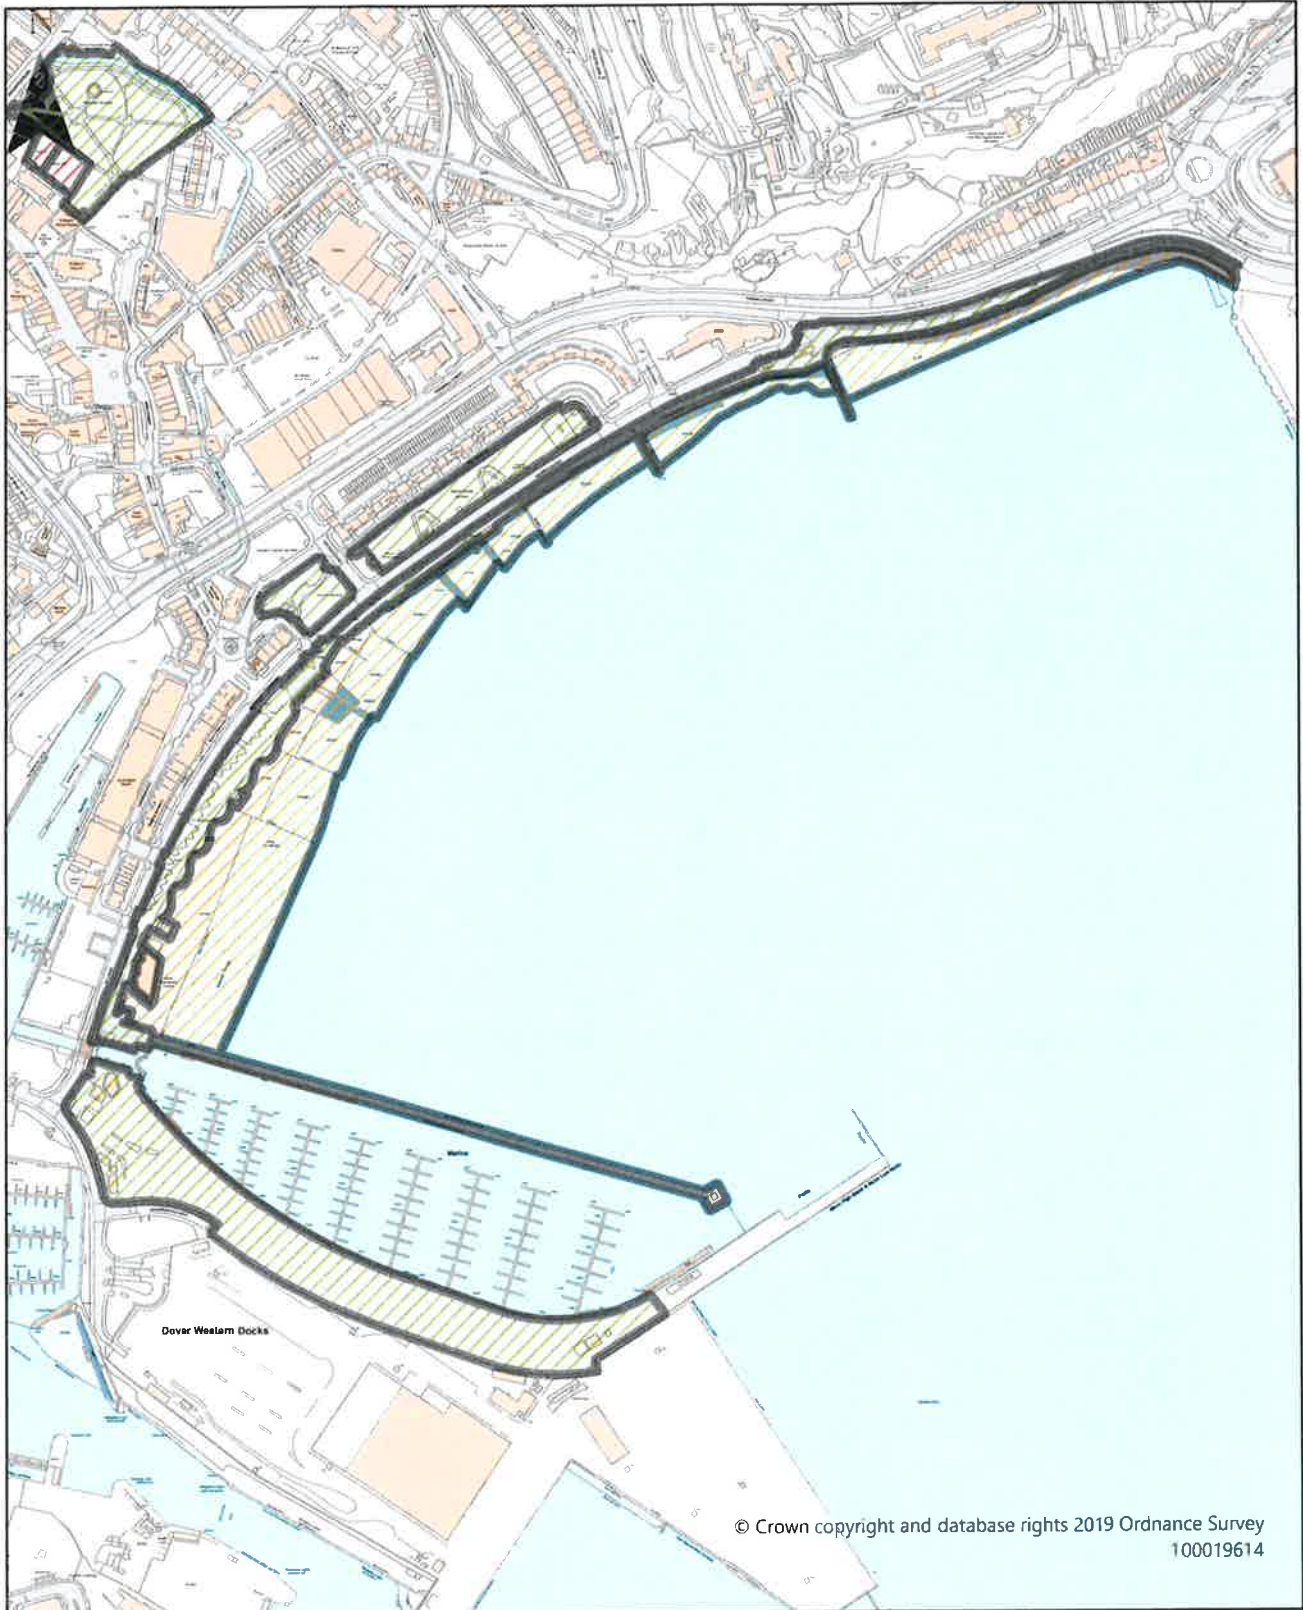

Dog Restrictions 2022
Restriction
 Dog Exclusion
 Dogs On Leads
 Seasonal Dog Bans
 Scale: 1:1,101

 <p>DOVER DISTRICT COUNCIL</p>	<p>Dover District Council Honeywood Close White Cliffs Business Park Whitfield DOVER CT16 3PJ</p>	<p>Dover District Council Public Spaces Protection Order 2022</p> <p>Schedule 1 Map 14</p> <p>The Marina Curve, Seafront Promenade and Grassed Areas including Granville Gardens and Marine Parade Gardens , Dover</p>	<p>Dog Restrictions 2022</p> <p>Restriction</p> <ul style="list-style-type: none">  Dog Exclusion  Dogs On Leads  Seasonal Dog Bans <p>Scale: 1:5,920</p>
--	--	--	---