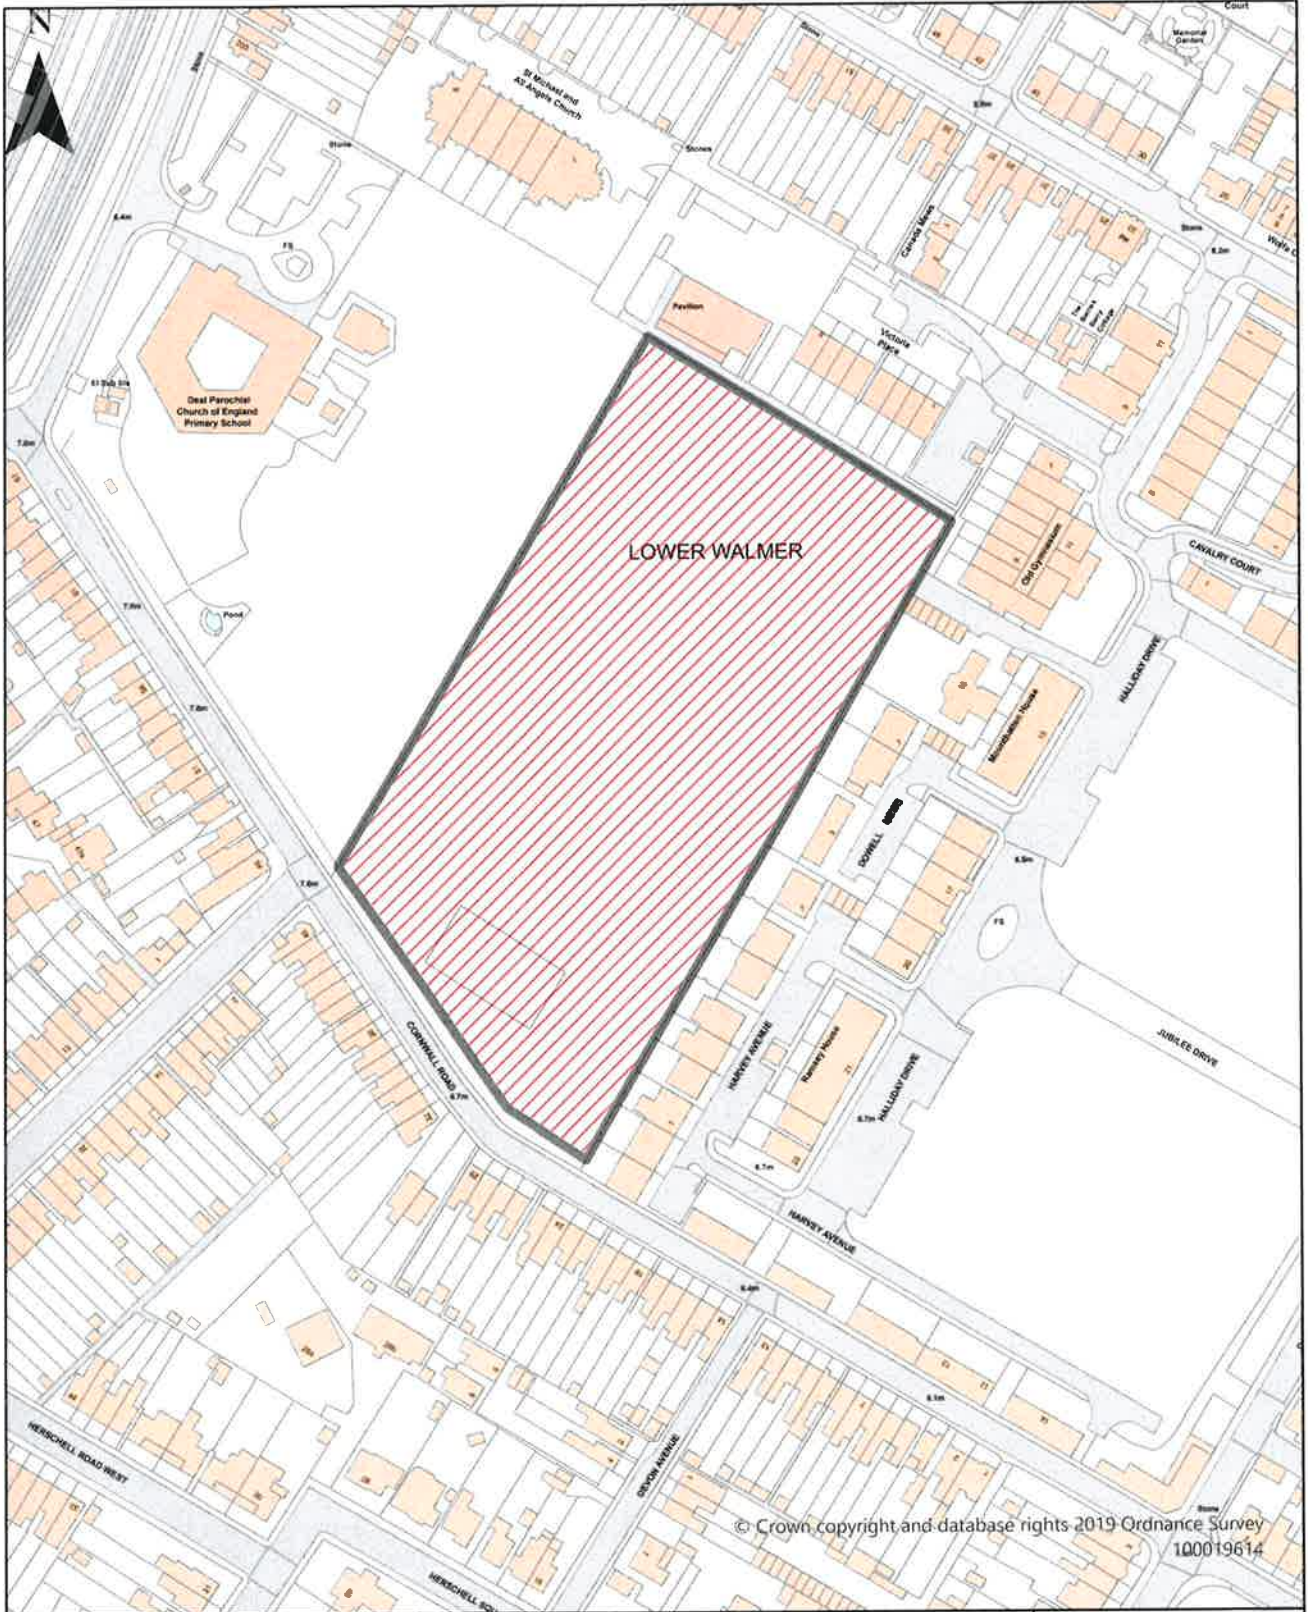

Dover District Council
Honeywood Close
White Cliffs Business Park
Whitfield
DOVER
CT16 3PJ

Dover District Council Public Spaces
Protection Order 2022
Schedule 2 Map 50
The Drill Field, Cornwall Road, Deal

Dog Restrictions 2022
Restriction
Dog Exclusion
Dogs On Leads
Seasonal Dog Bans
Scale: 1:1,877