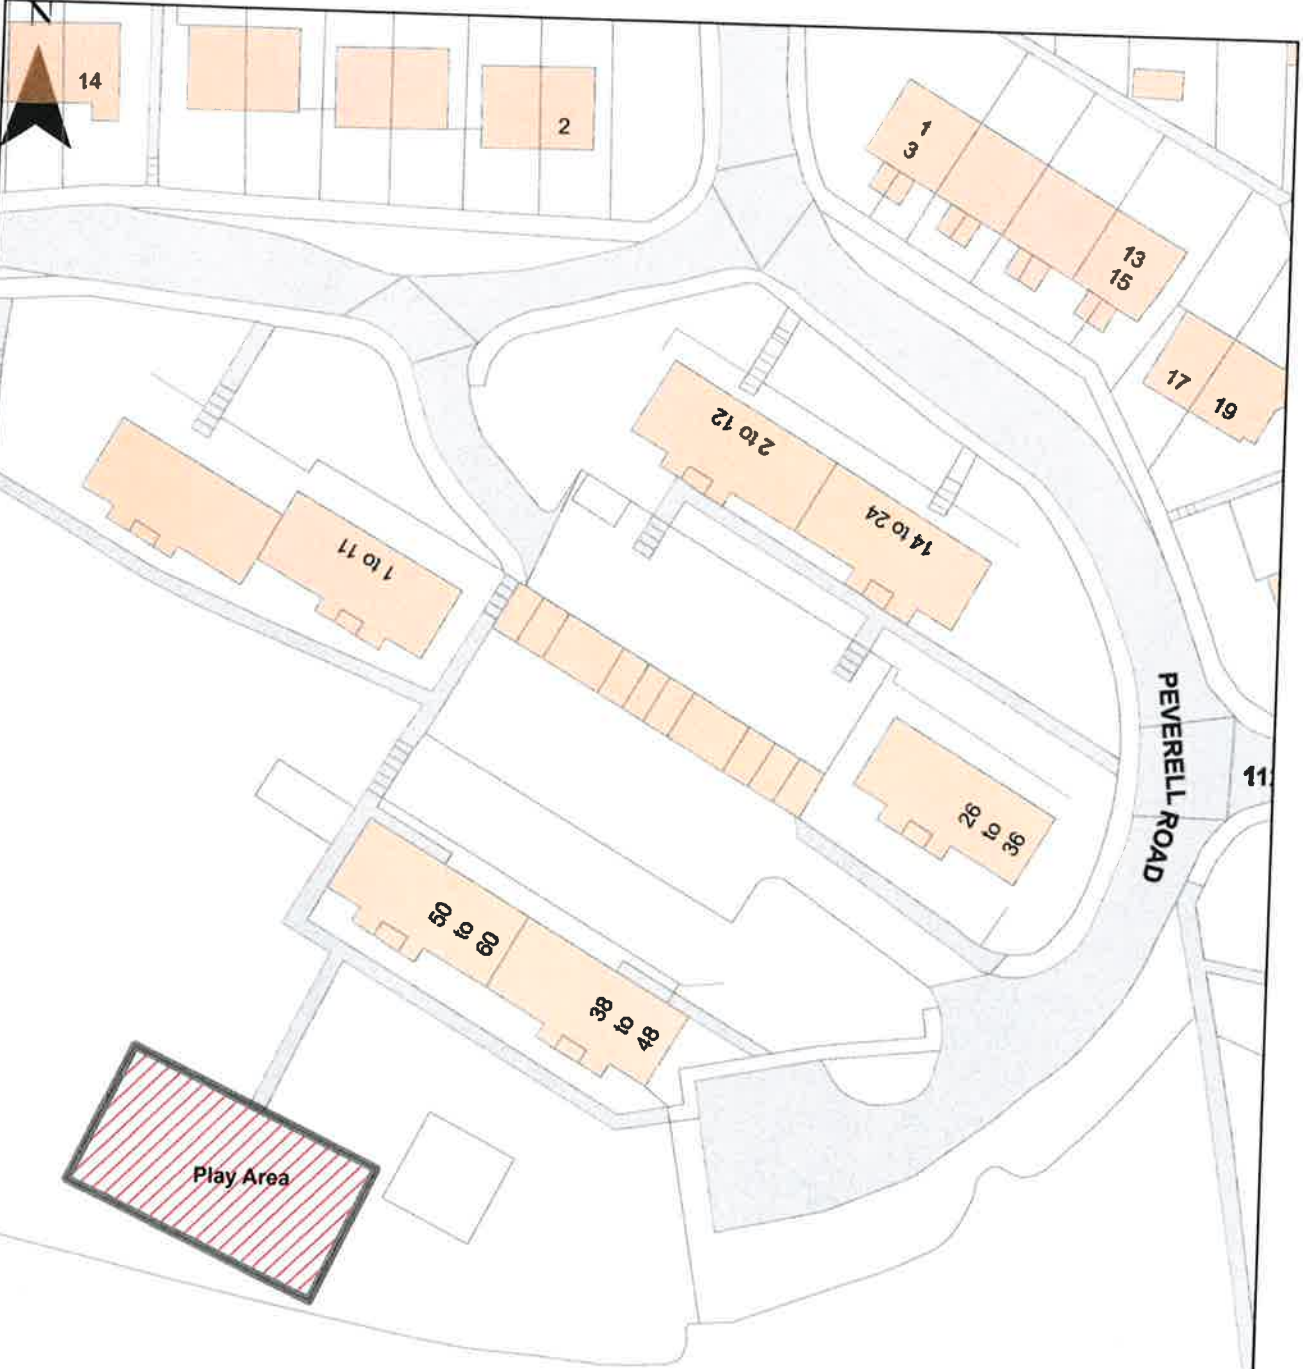

© Crown copyright and database rights 2019 Ordnance Survey
100019614

	Dover District Council Honeywood Close White Cliffs Business Park Whitfield DOVER CT16 3PJ	Dover District Council Public Spaces Protection Order 2022 Schedule 2 Map 55 Enclosed Children's Play Area, Peverell Road, Whitfield	Dog Restrictions 2022 Restriction Dog Exclusion Dogs On Leads Seasonal Dog Bans Scale: 1:675