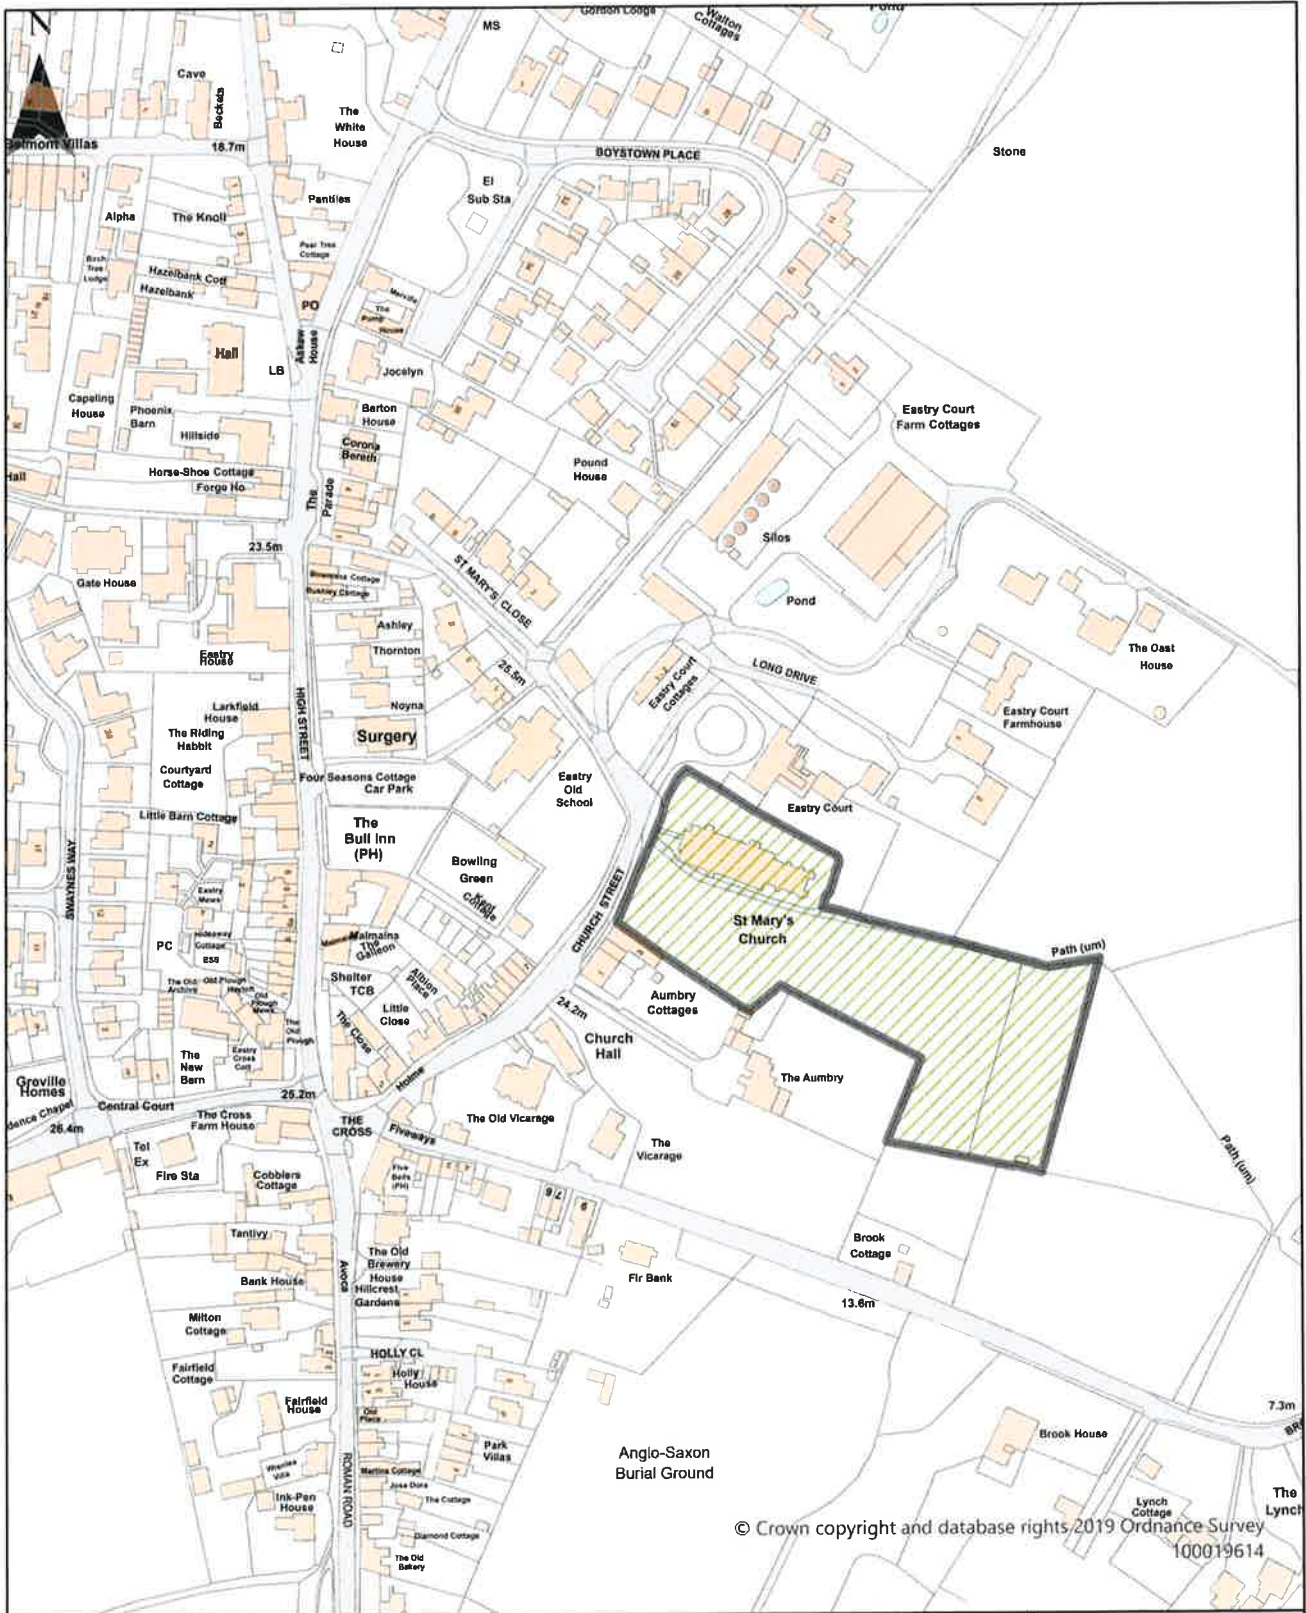

Dover District Council
Honeywood Close
White Cliffs Business Park
Whitfield
DOVER
CT16 3PJ

Dover District Council Public Spaces
Protection Order 2022

Schedule 1 Map 16

St Mary's Churchyard, Church Street, Eastry

Dog Restrictions 2022

Restriction

- Dog Exclusion
- Dogs On Leads
- Seasonal Dog Bans

Scale: 1:2,459