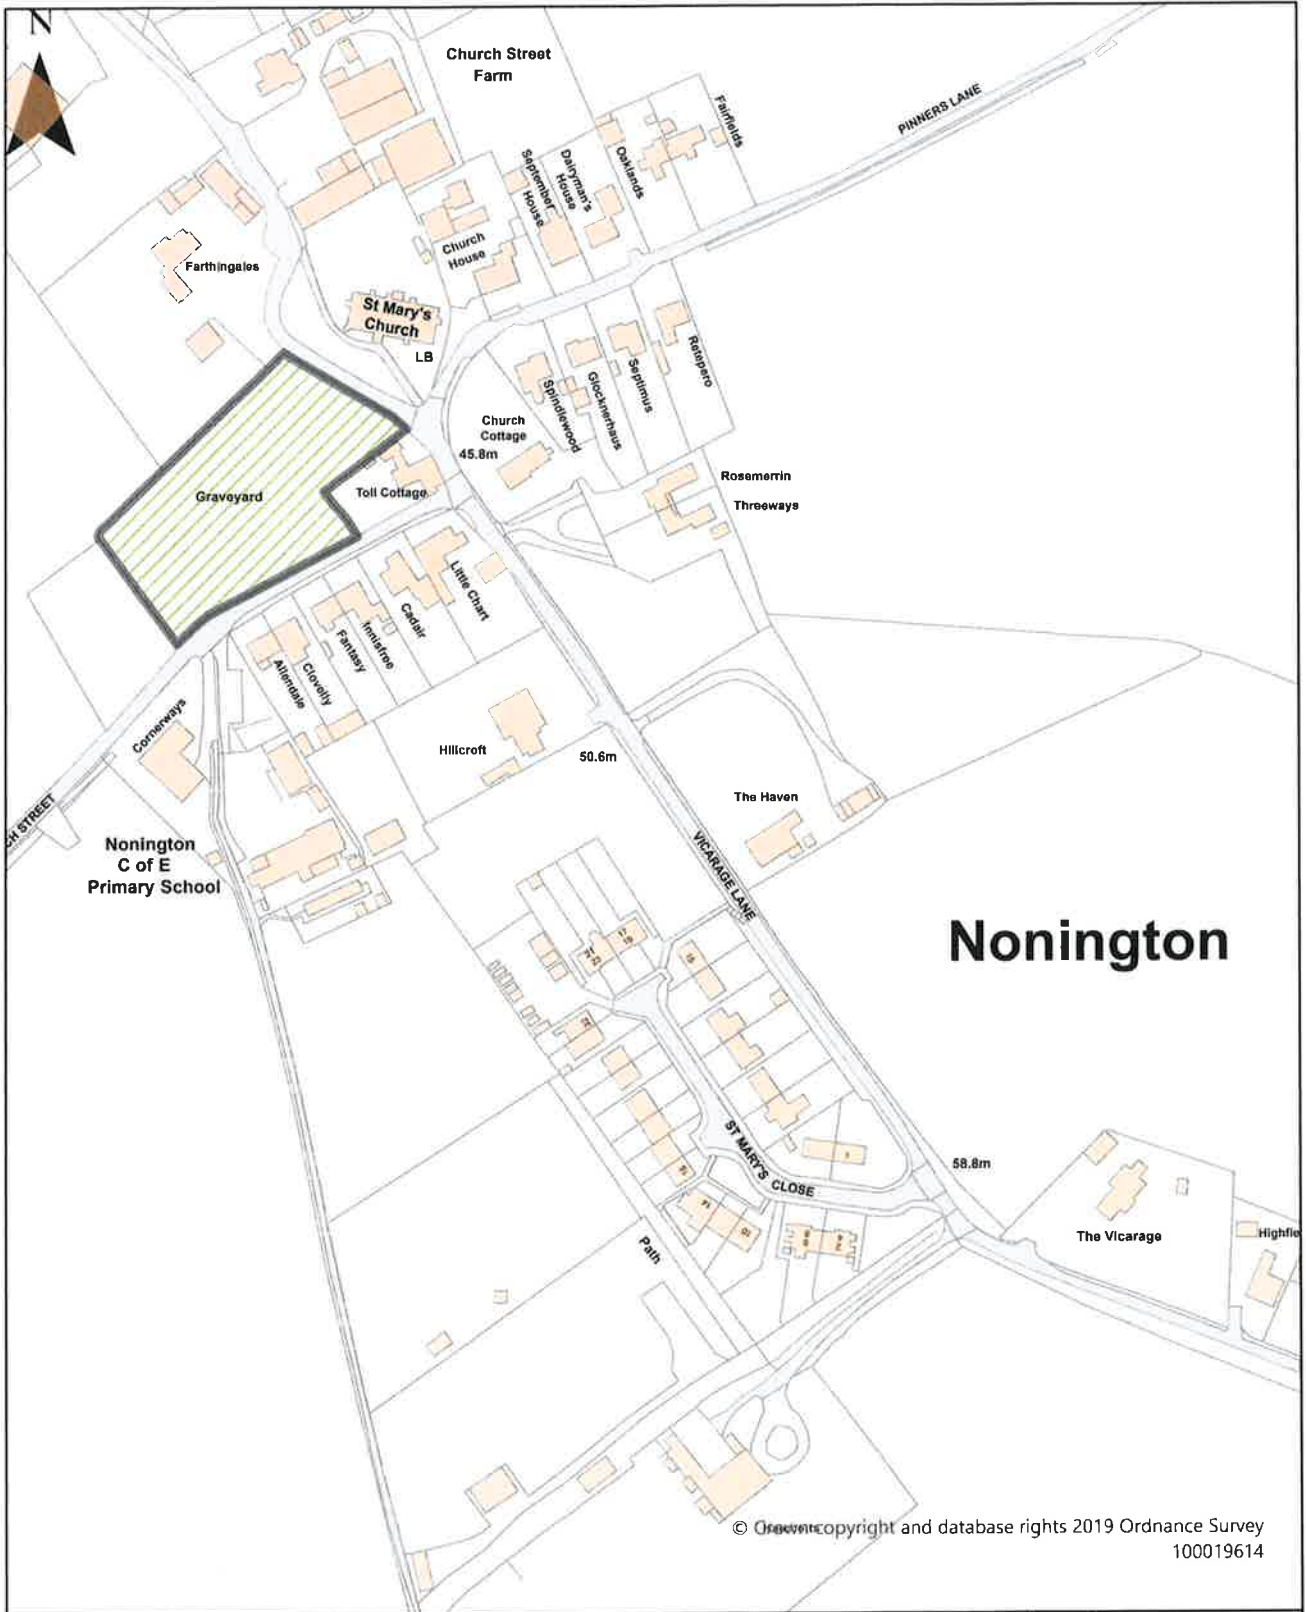

© Ordnance Survey copyright and database rights 2019 Ordnance Survey 100019614

Dover District Council
Honeywood Close
White Cliffs Business Park
Whitfield
DOVER
CT16 3PJ

Dover District Council Public Spaces Protection
Order 2022
Schedule 1 Map 20
St Mary's Graveyard, Old Court Hill, Nonington

Dog Restrictions 2022
Restriction
Dog Exclusion
Dogs On Leads
Seasonal Dog Bans
Scale: 1:2,156