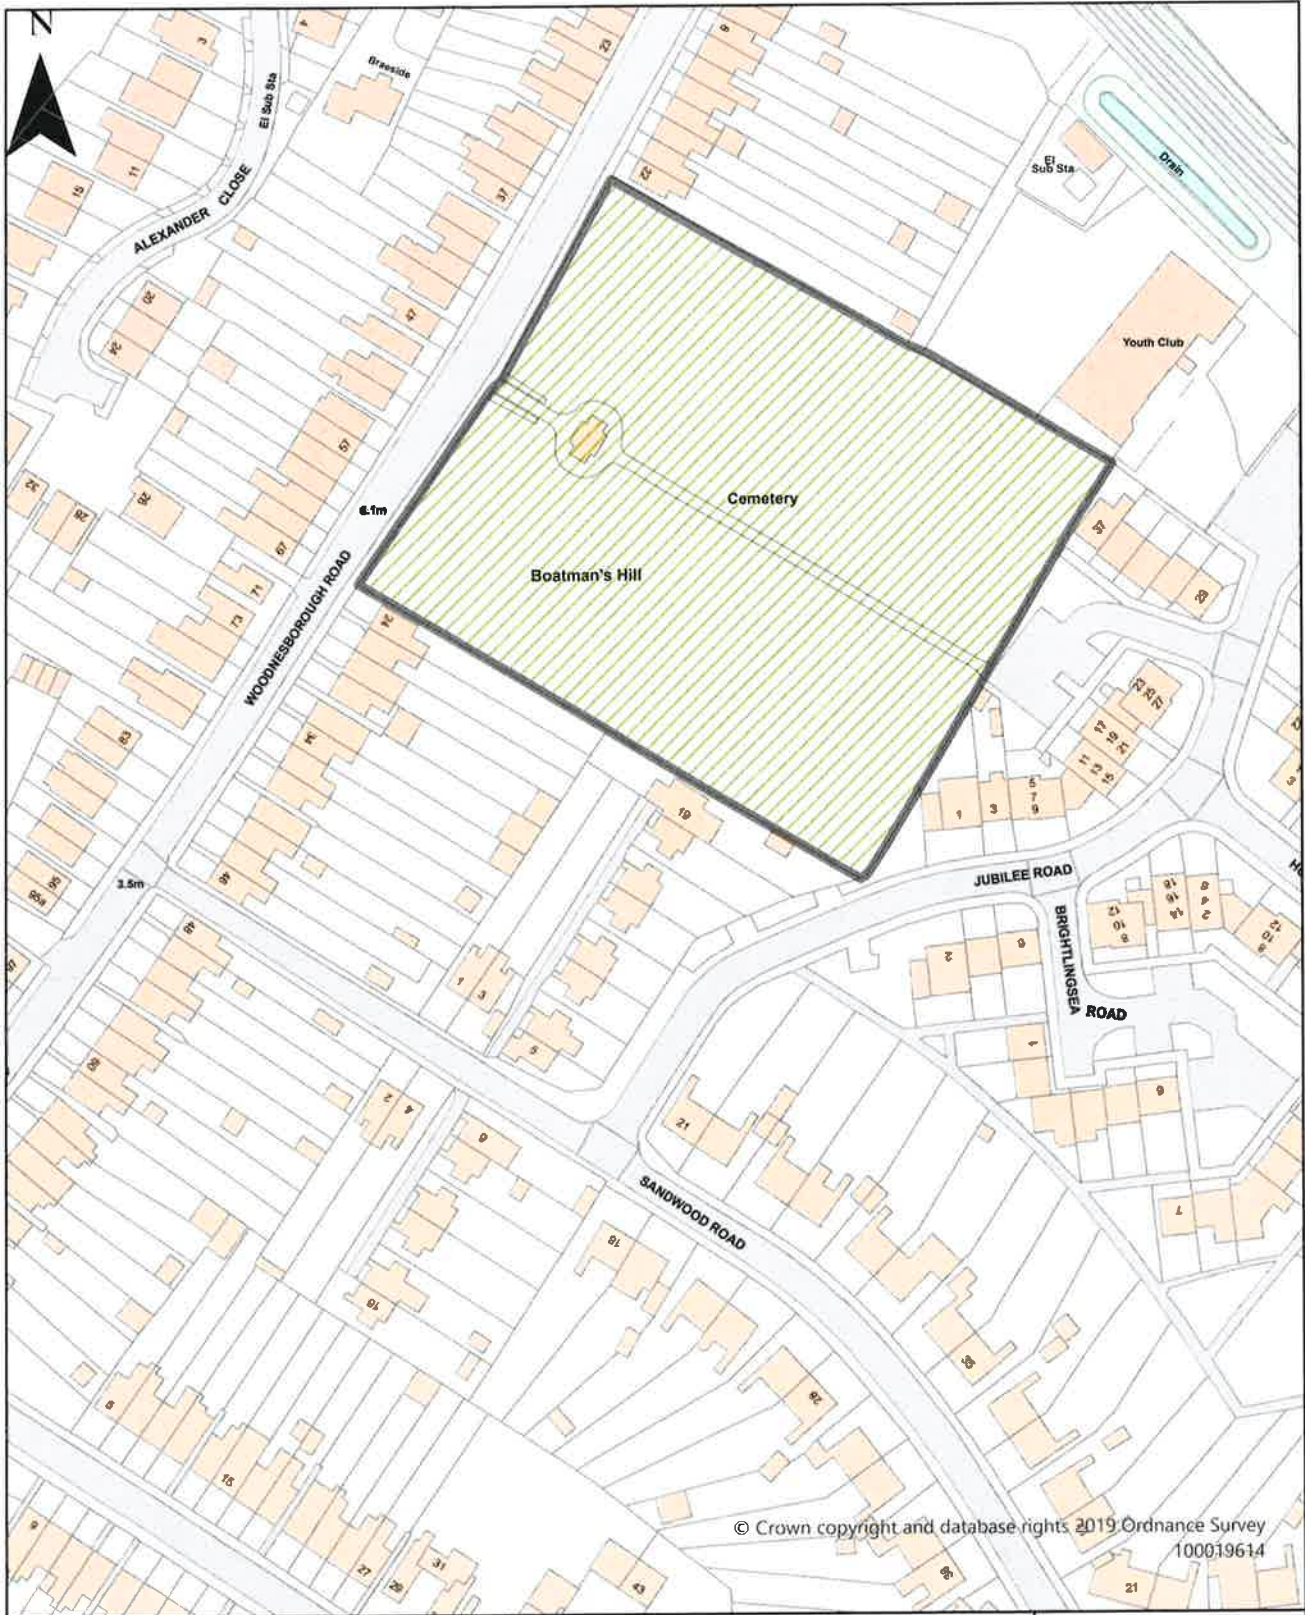

Dover District Council
Honeywood Close
White Cliffs Business Park
Whitfield
DOVER
CT16 3PJ

Dover District Council Public Spaces
Protection Order 2022
Schedule 1 Map 23
Boatman's Hill Cemetery, Sandwich

Dog Restrictions 2022
Restriction
Dog Exclusion
Dogs On Leads
Seasonal Dog Bans
Scale: 1:1,276