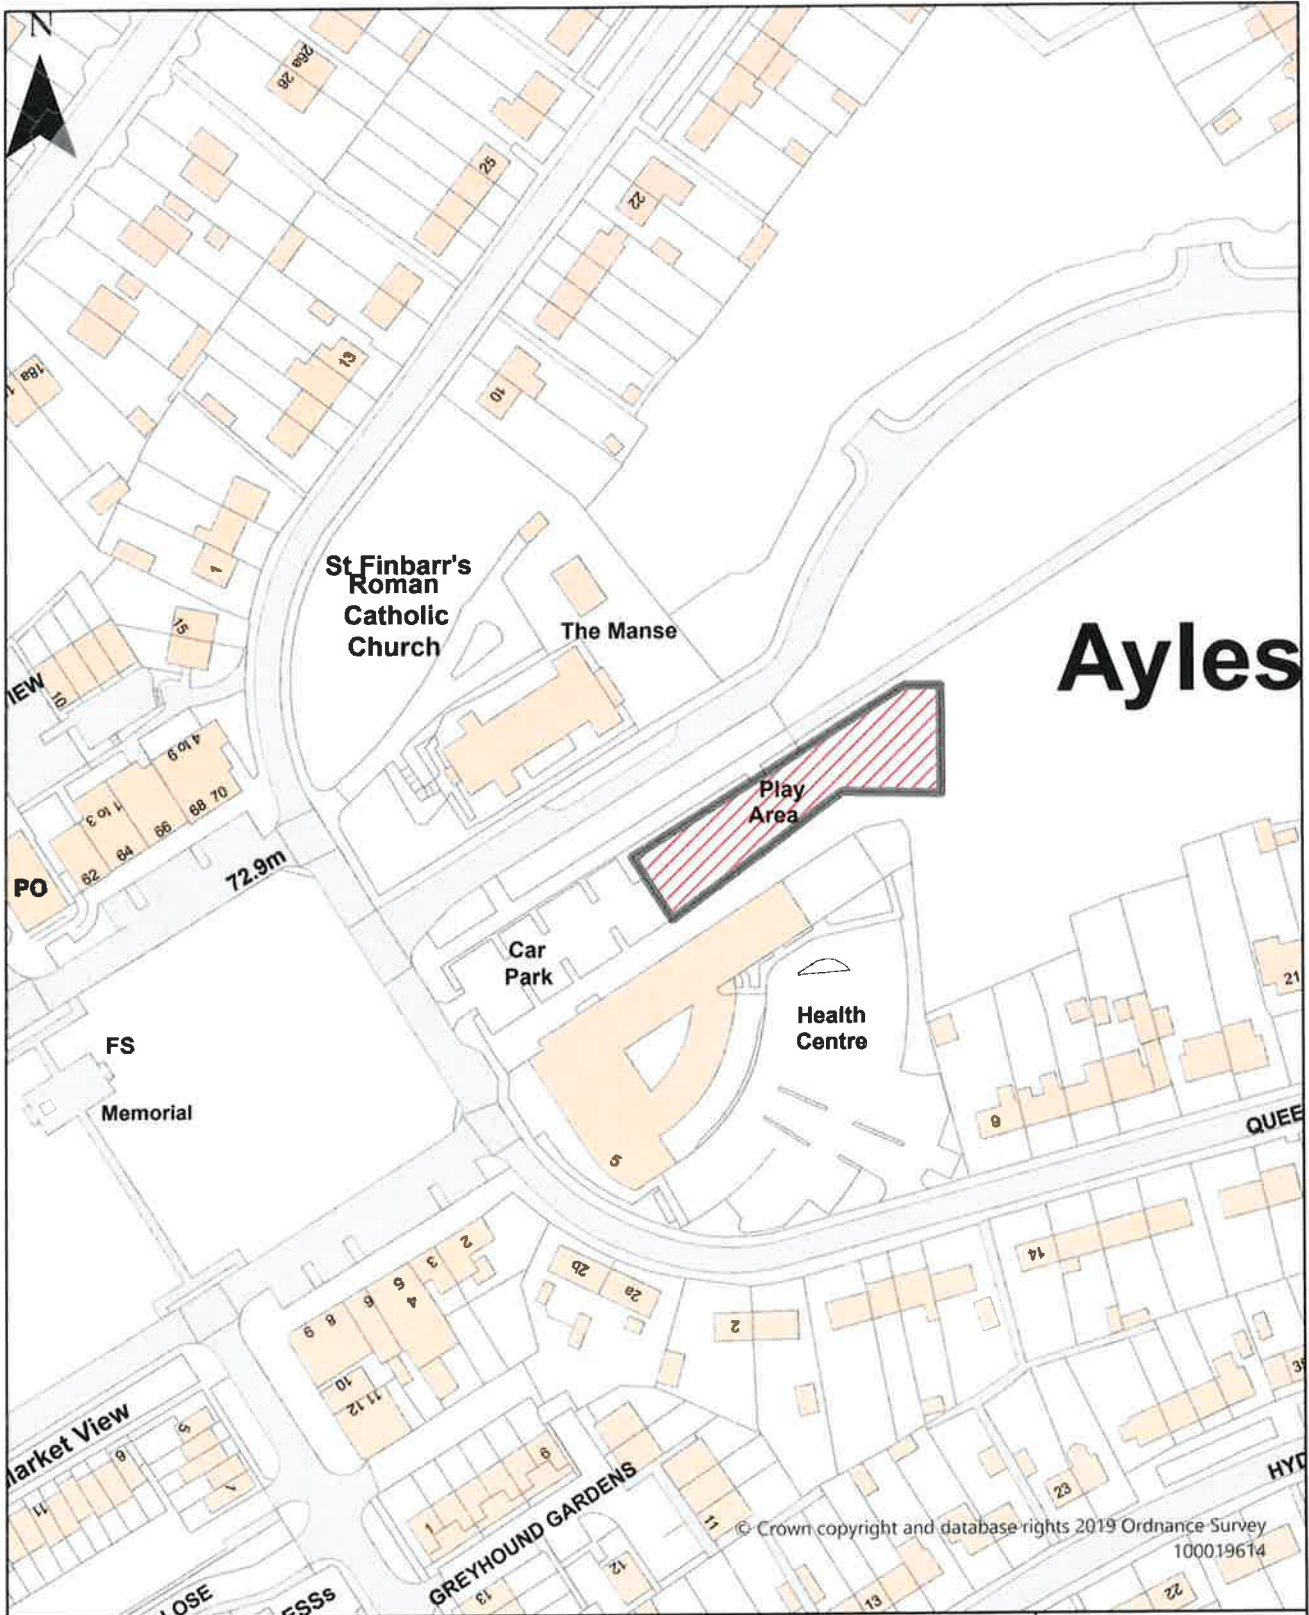

Scale: 1:2,042

 <p>DOVER DISTRICT COUNCIL</p>	<p>Dover District Council Honeywood Close White Cliffs Business Park Whitfield DOVER CT16 3PJ</p>	<p>Dover District Council Public Spaces Protection Order 2022 Schedule 2 Map 4 Enclosed Children's Play Area, Hobnail Path, Aylesham</p>	<p>Dog Restrictions 2022 Restriction</p> <ul style="list-style-type: none">  Dog Exclusion  Dogs On Leads  Seasonal Dog Bans <p>Scale: 1:742</p>
--	--	--	--