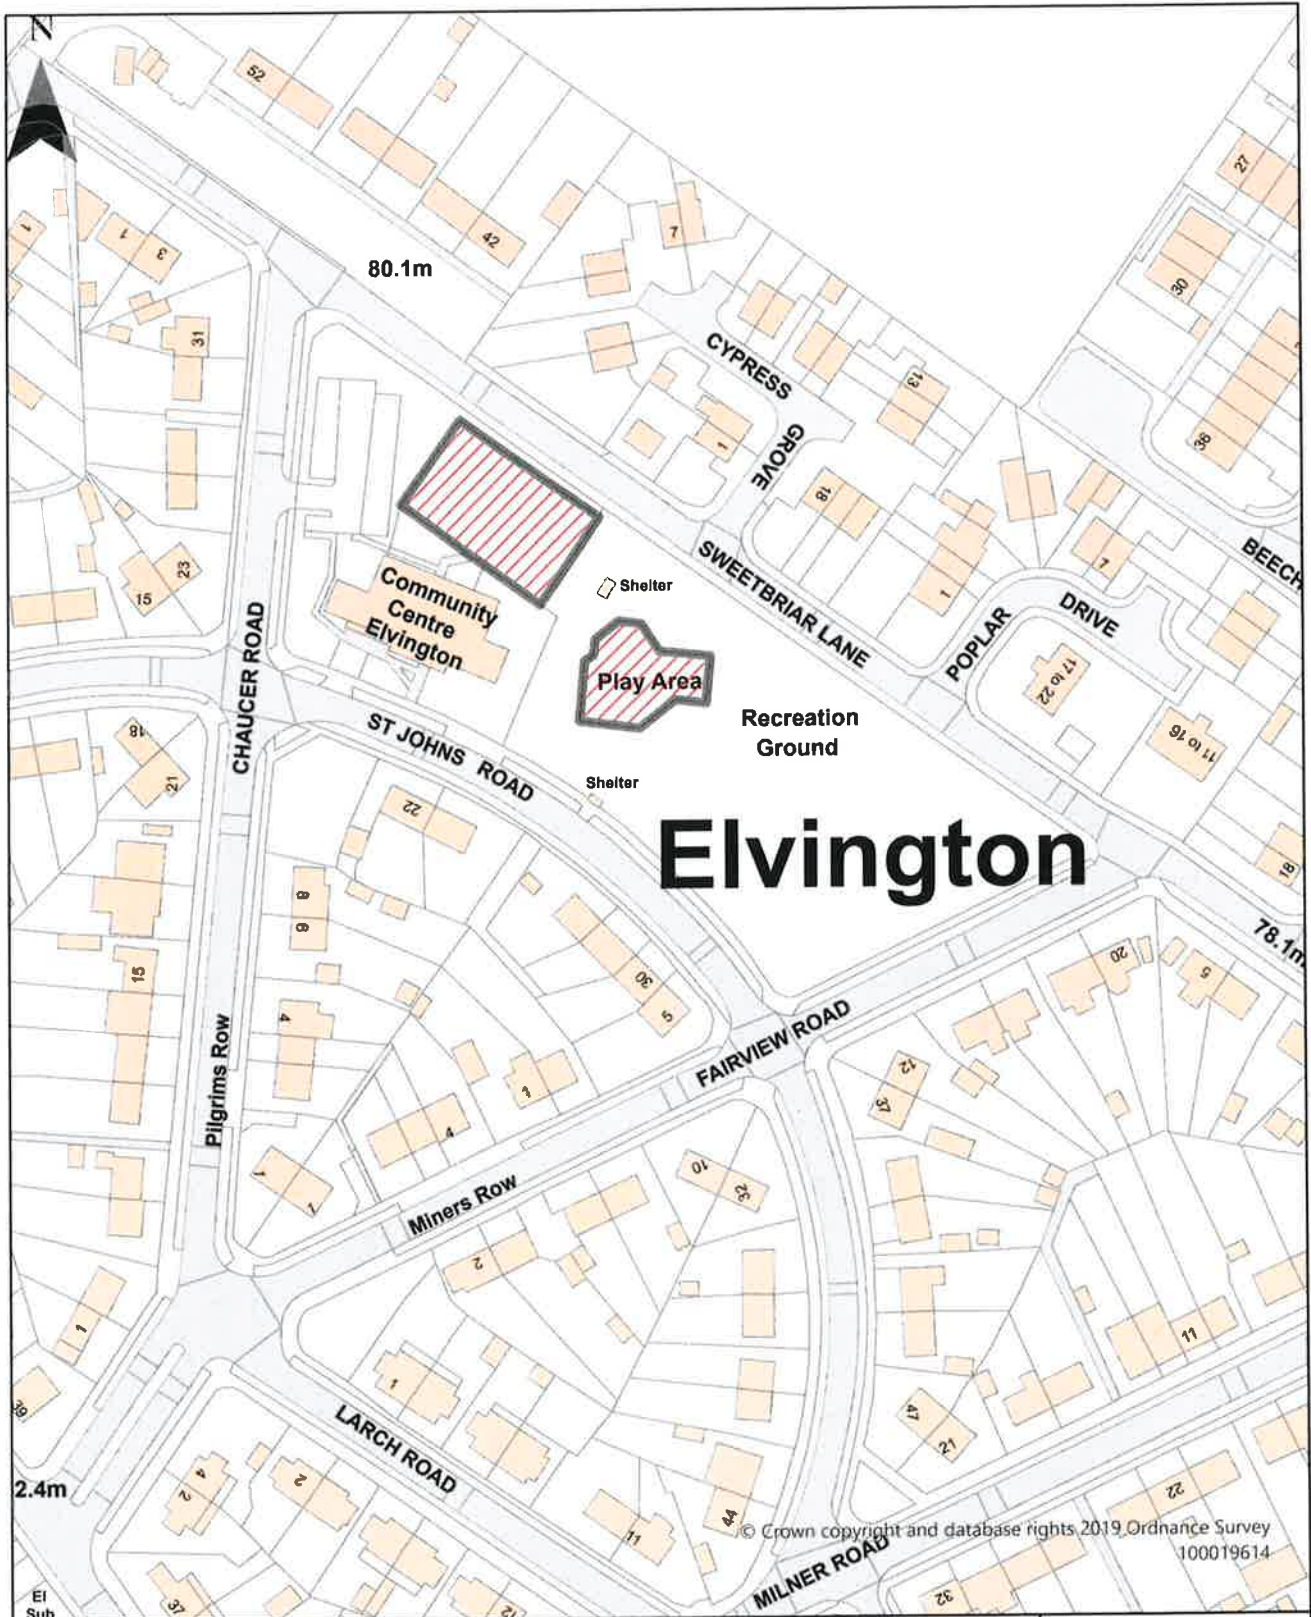

Elvington

Dover District Council
Honeywood Close
White Cliffs Business Park
Whitfield
DOVER
CT16 3PJ

Dover District Council Public Spaces
Protection Order 2022
Schedule 2 Map 31
Enclosed Children's Play Area & MUGA,
Elvington Recreation Ground, St John's Road

Dog Restrictions 2022

Restriction

- Dog Exclusion
- Dogs On Leads
- Seasonal Dog Bans

Scale: 1:1,273