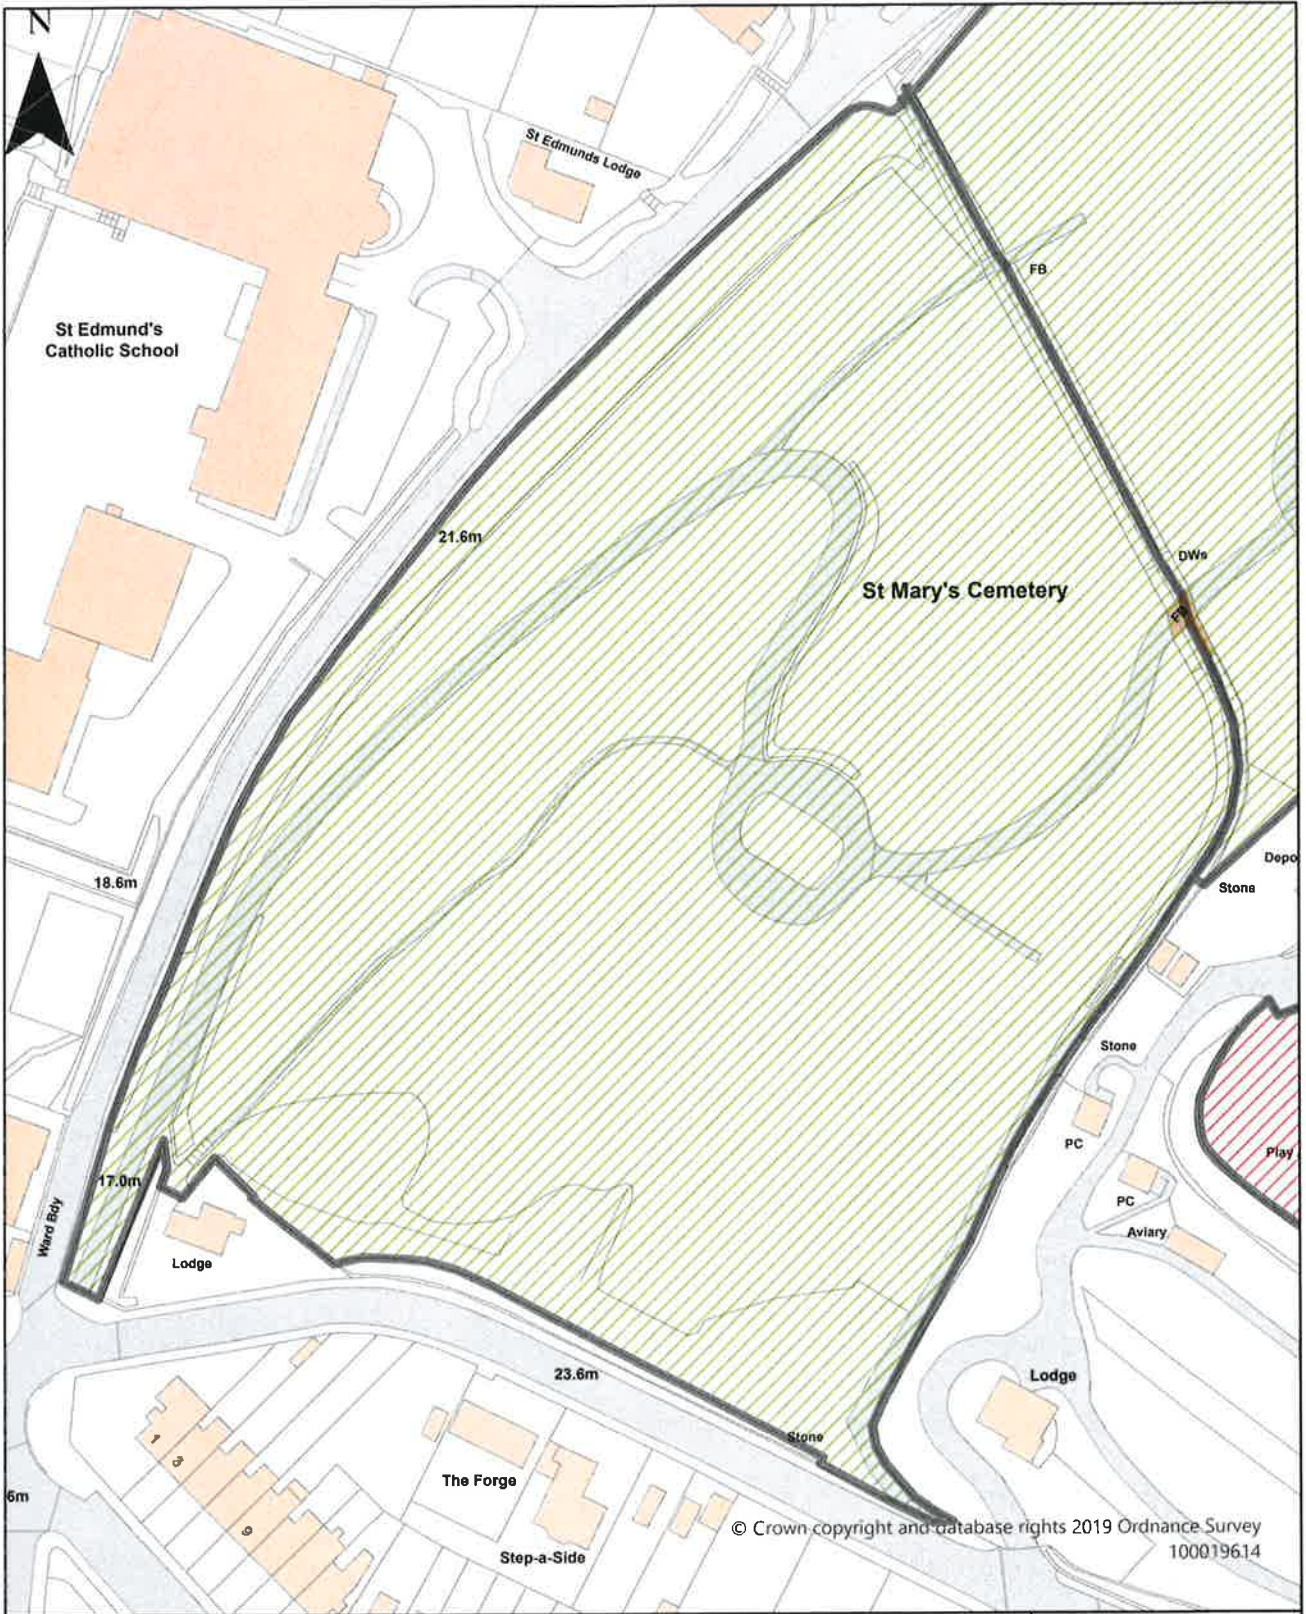

Dover District Council
Honeywood Close
White Cliffs Business Park
Whitfield
DOVER
CT16 3PJ

Dover District Council Public Spaces
Protection Order 2022
Schedule 1 Map 13
St Mary's Cemetery, Dover

Dog Restrictions 2022
Restriction
Dog Exclusion
Dogs On Leads
Seasonal Dog Bans
Scale: 1:1,101