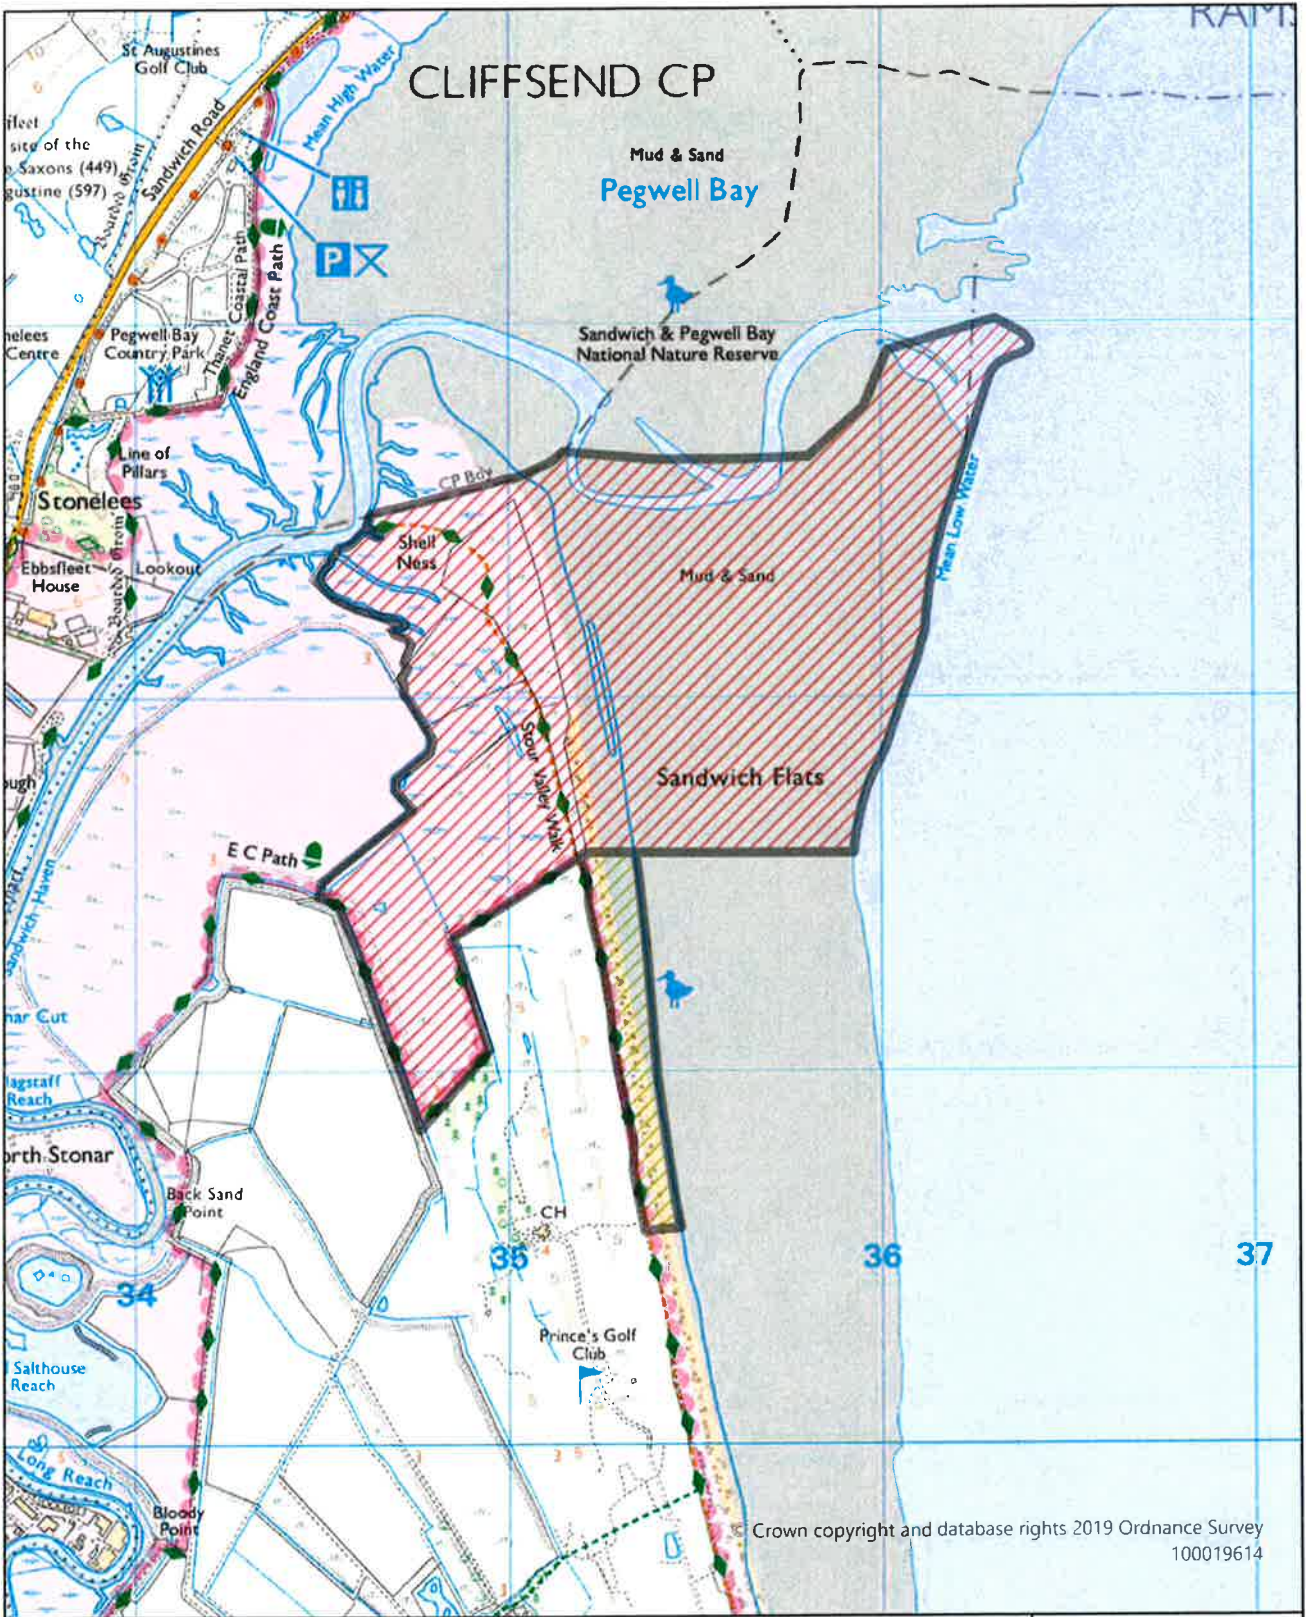

Crown copyright and database rights 2019 Ordnance Survey 100019614

Dover District Council
Honeywood Close
White Cliffs Business Park
Whitfield
DOVER
CT16 3PJ

Dover District Council Public Spaces Protection
Order 2022
Schedule 1 Map 24
Princes Golf Course Dunes Path, Sandwich Bay

Dog Restrictions 2022
Restriction
Dog Exclusion
Dogs On Leads
Seasonal Dog Bans
Scale: 1:18,201