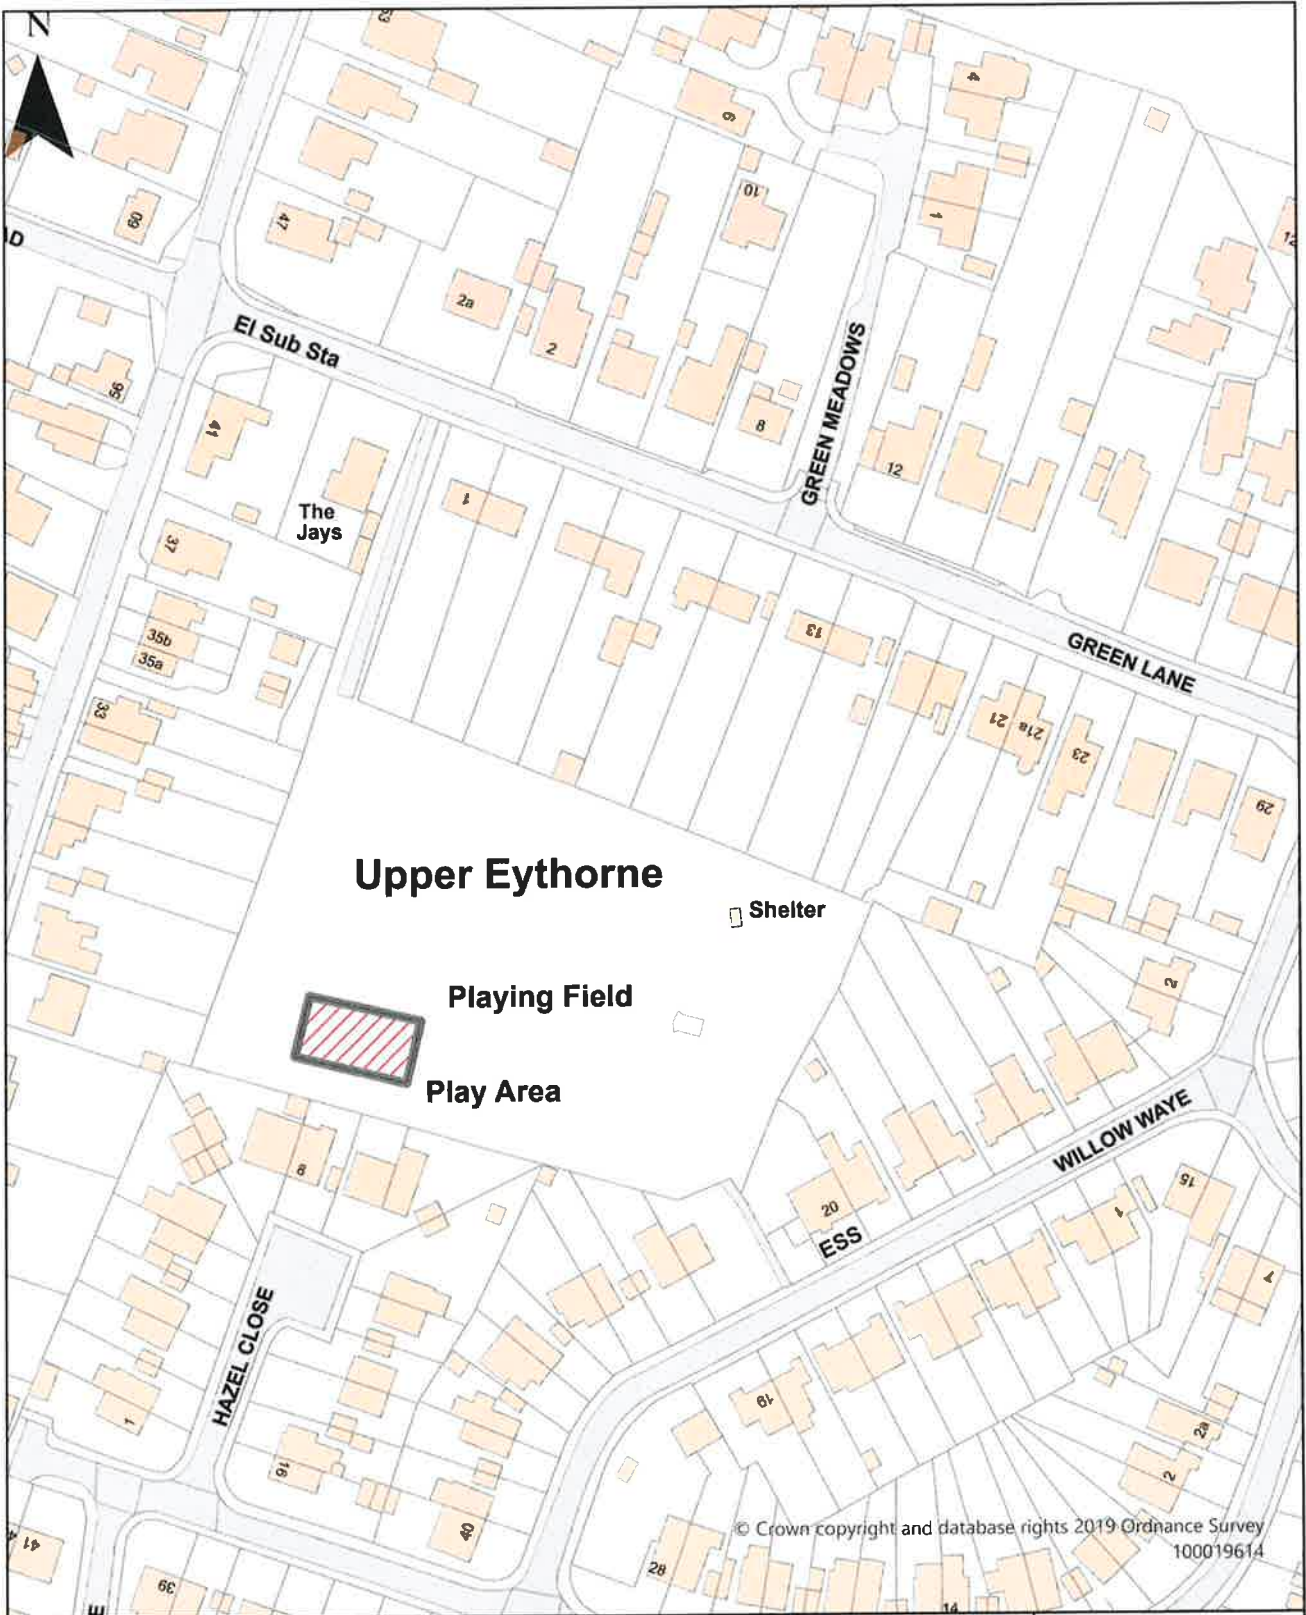

Scale: 1:1,273

 <p>DOVER DISTRICT COUNCIL</p>	<p>Dover District Council Honeywood Close White Cliffs Business Park Whitfield DOVER CT16 3PJ</p>	<p>Dover District Council Public Spaces Protection Order 2022</p> <p>Schedule 2 Map 32</p> <p>Enclosed Children's Play Area Eythorne Playing Field, Willow Way, Eythorne</p>	<p>Dog Restrictions 2022</p> <p>Restriction</p> <ul style="list-style-type: none">  Dog Exclusion  Dogs On Leads  Seasonal Dog Bans <p>Scale: 1:1,299</p>
--	--	--	---