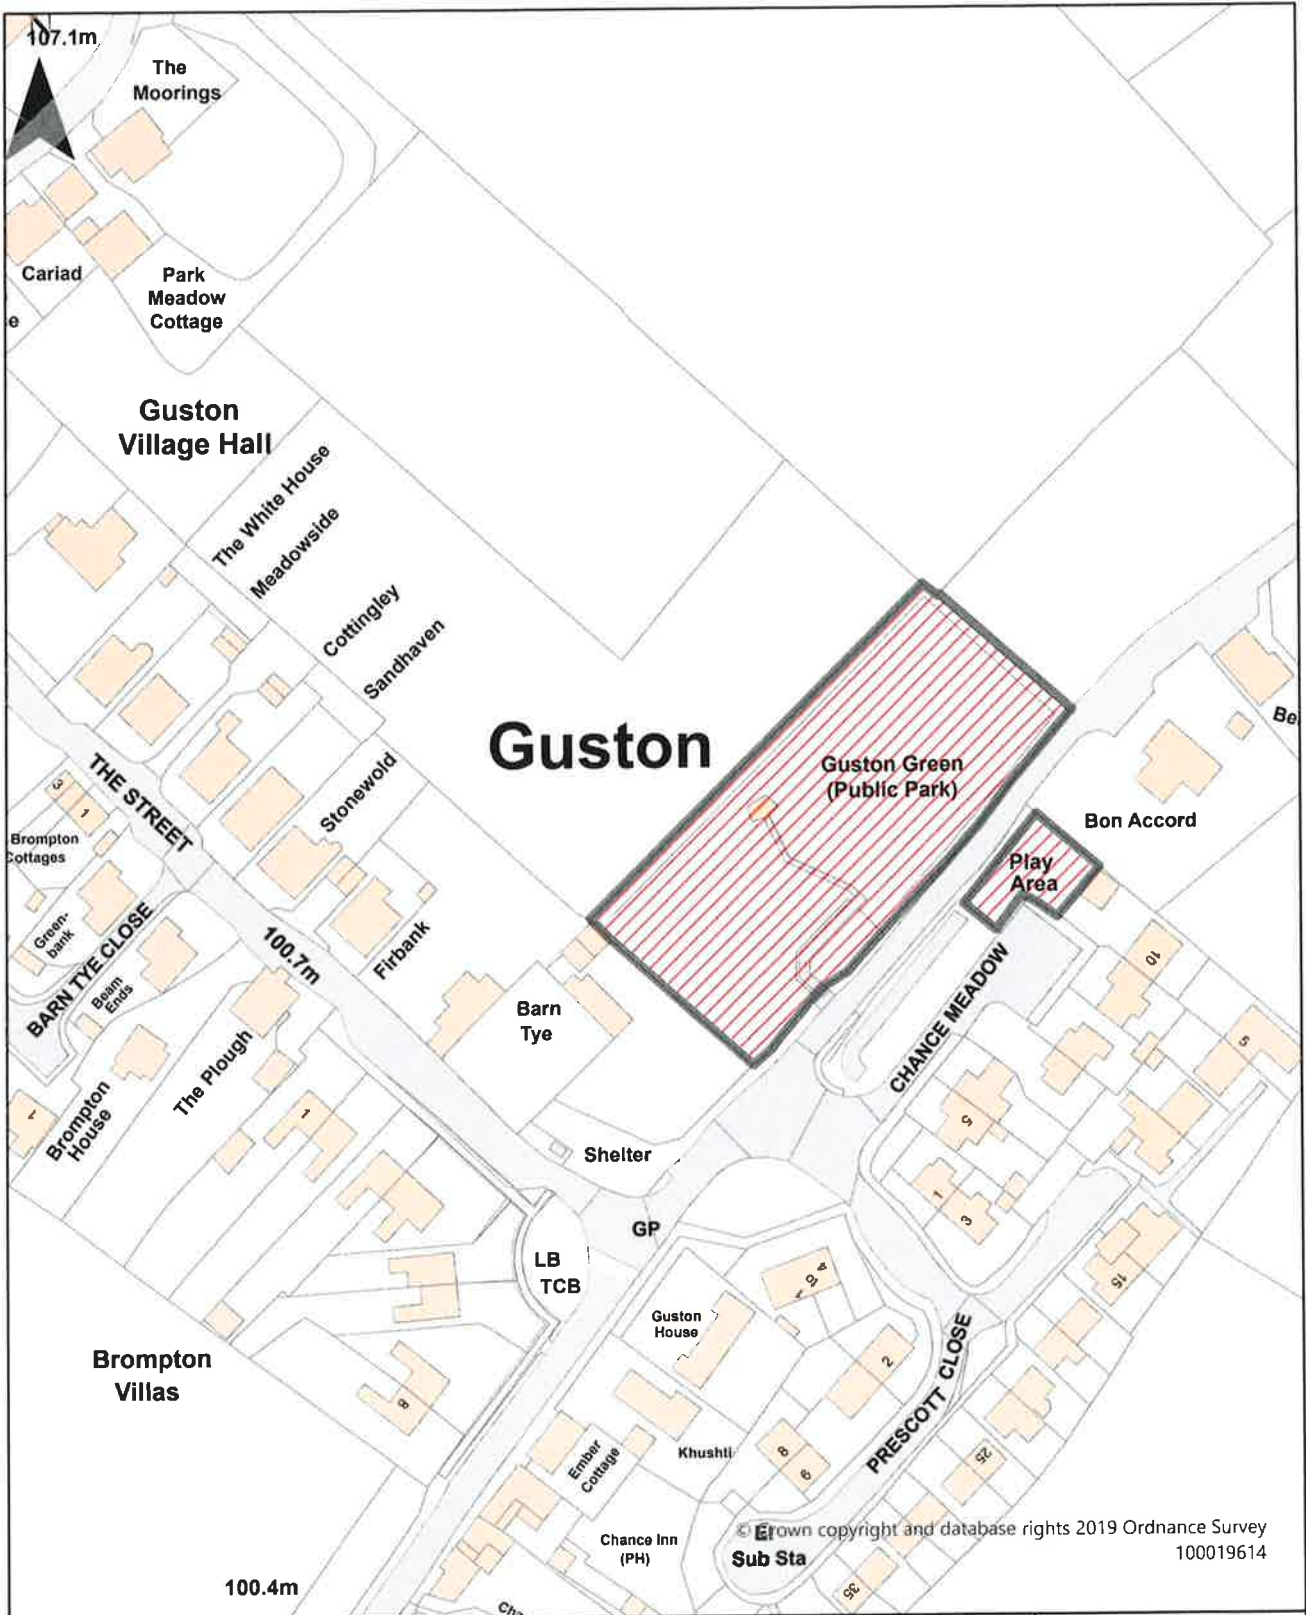

Dover District Council
Honeywood Close
White Cliffs Business Park
Whitfield
DOVER
CT16 3PJ

Dover District Council Public Spaces
Protection Order 2022
Schedule 2 Map 34
Guston Green, The Lane, Guston

Dog Restrictions 2022
Restriction
Dog Exclusion
Dogs On Leads
Seasonal Dog Bans
Scale: 1:1,355