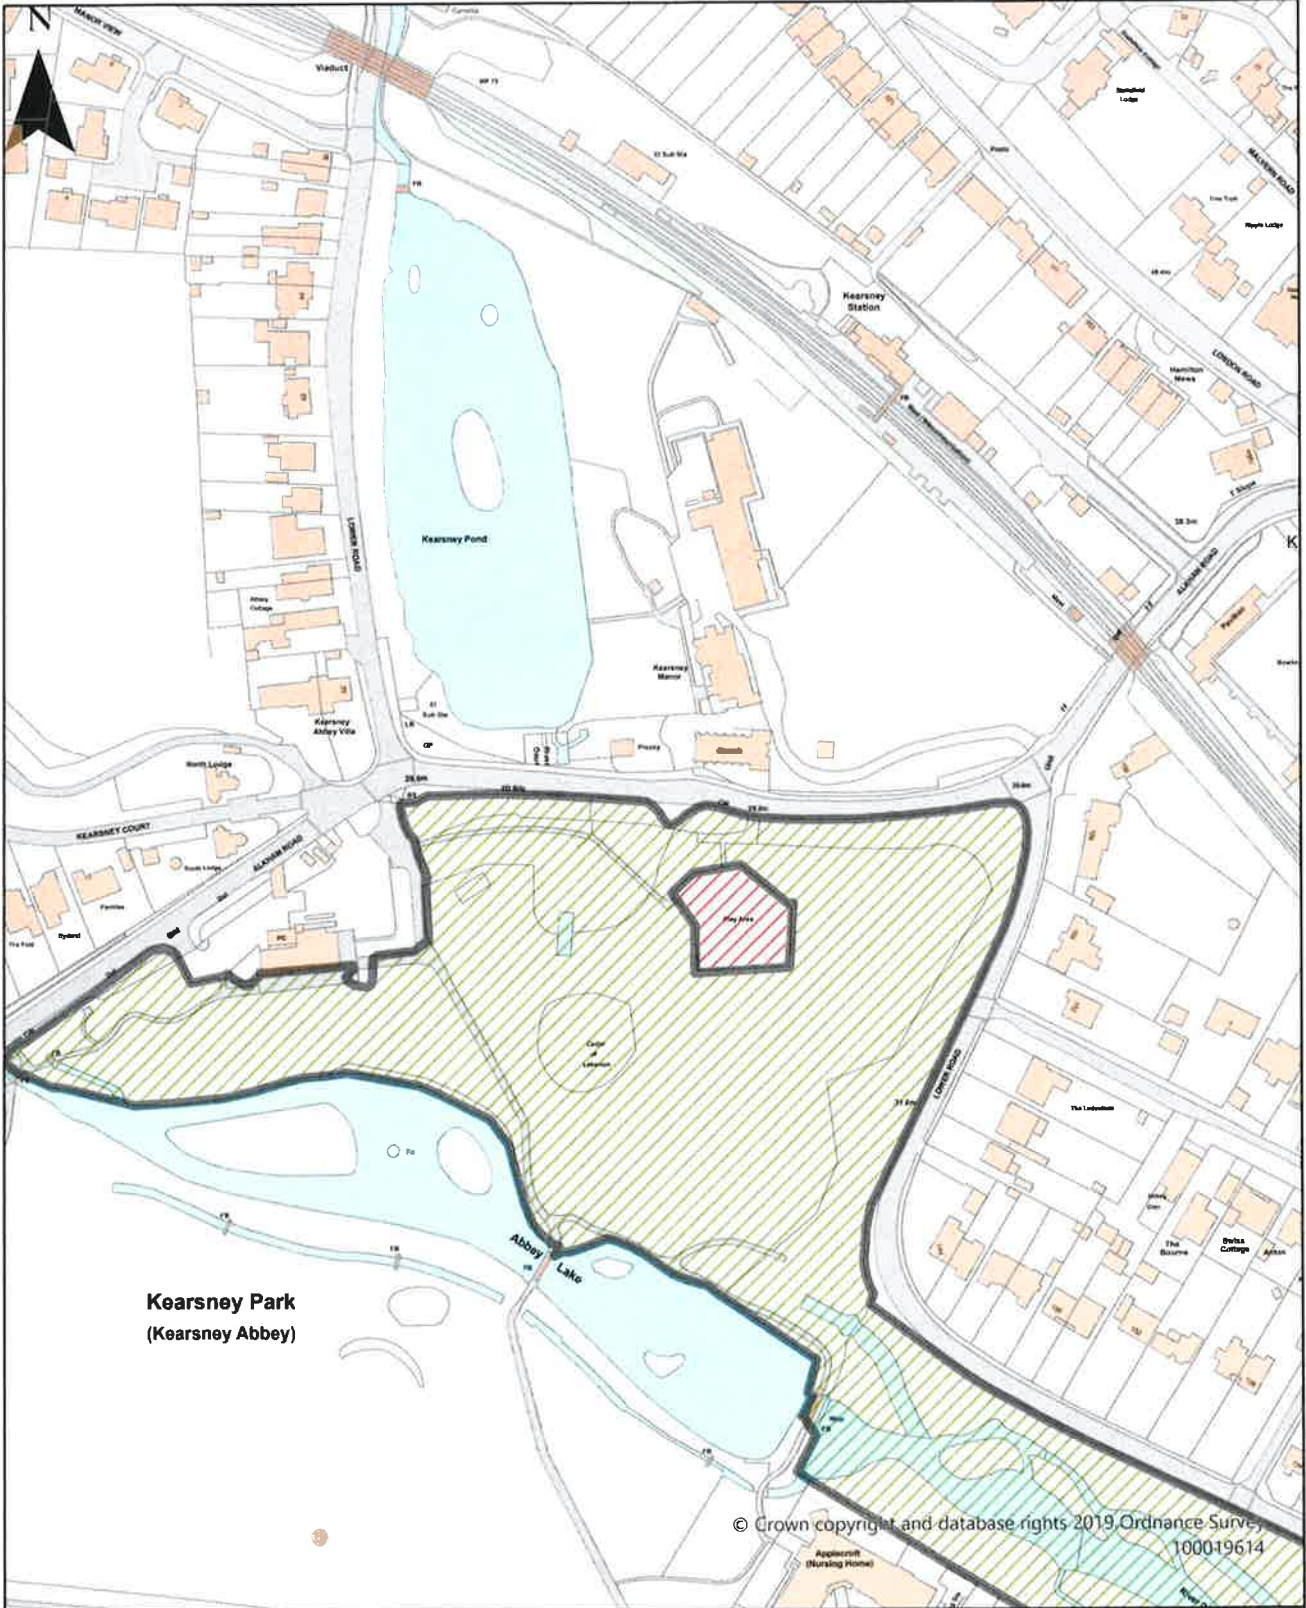

**Kearsney Park
(Kearsney Abbey)**

© Crown copyright and database rights 2019 Ordnance Survey
100019614

Dover District Council
Honeywood Close
White Cliffs Business Park
Whitfield
DOVER
CT16 3PJ

Dover District Council Public Spaces Protection
Order 2022
Schedule 2 Map 38
Enclosed Children's Play Area, Kearsney Abbey

Dog Restrictions 2022

Restriction

- Dog Exclusion
- Dogs On Leads
- Seasonal Dog Bans

Scale: 1:2,199