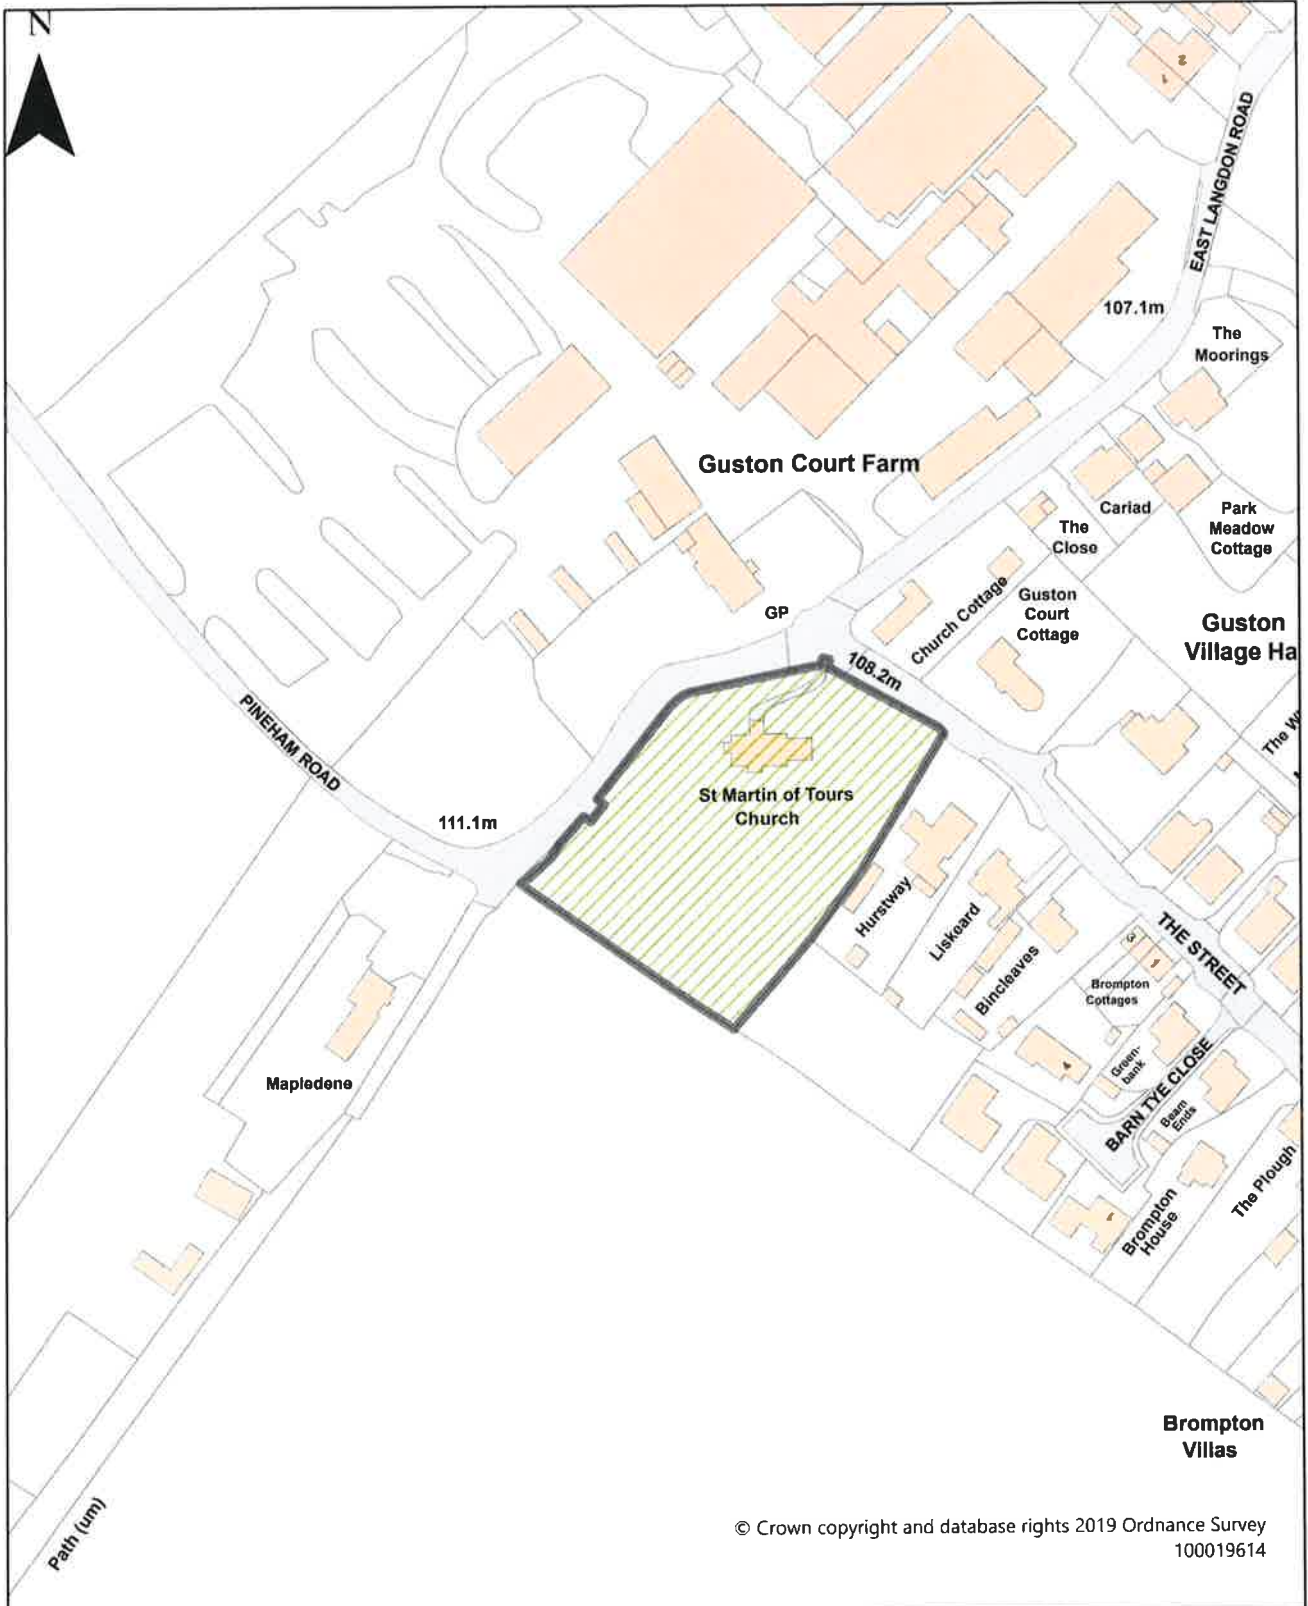

Dover District Council Public Spaces
 Protection Order 2022
 Schedule 1 Map 17
 St Martin's Churchyard, Mongeham Church
 Close, Great Mongeham

Dog Restrictions 2022
 Restriction
 Dog Exclusion
 Dogs On Leads
 Seasonal Dog Bans
 Scale: 1:2,060