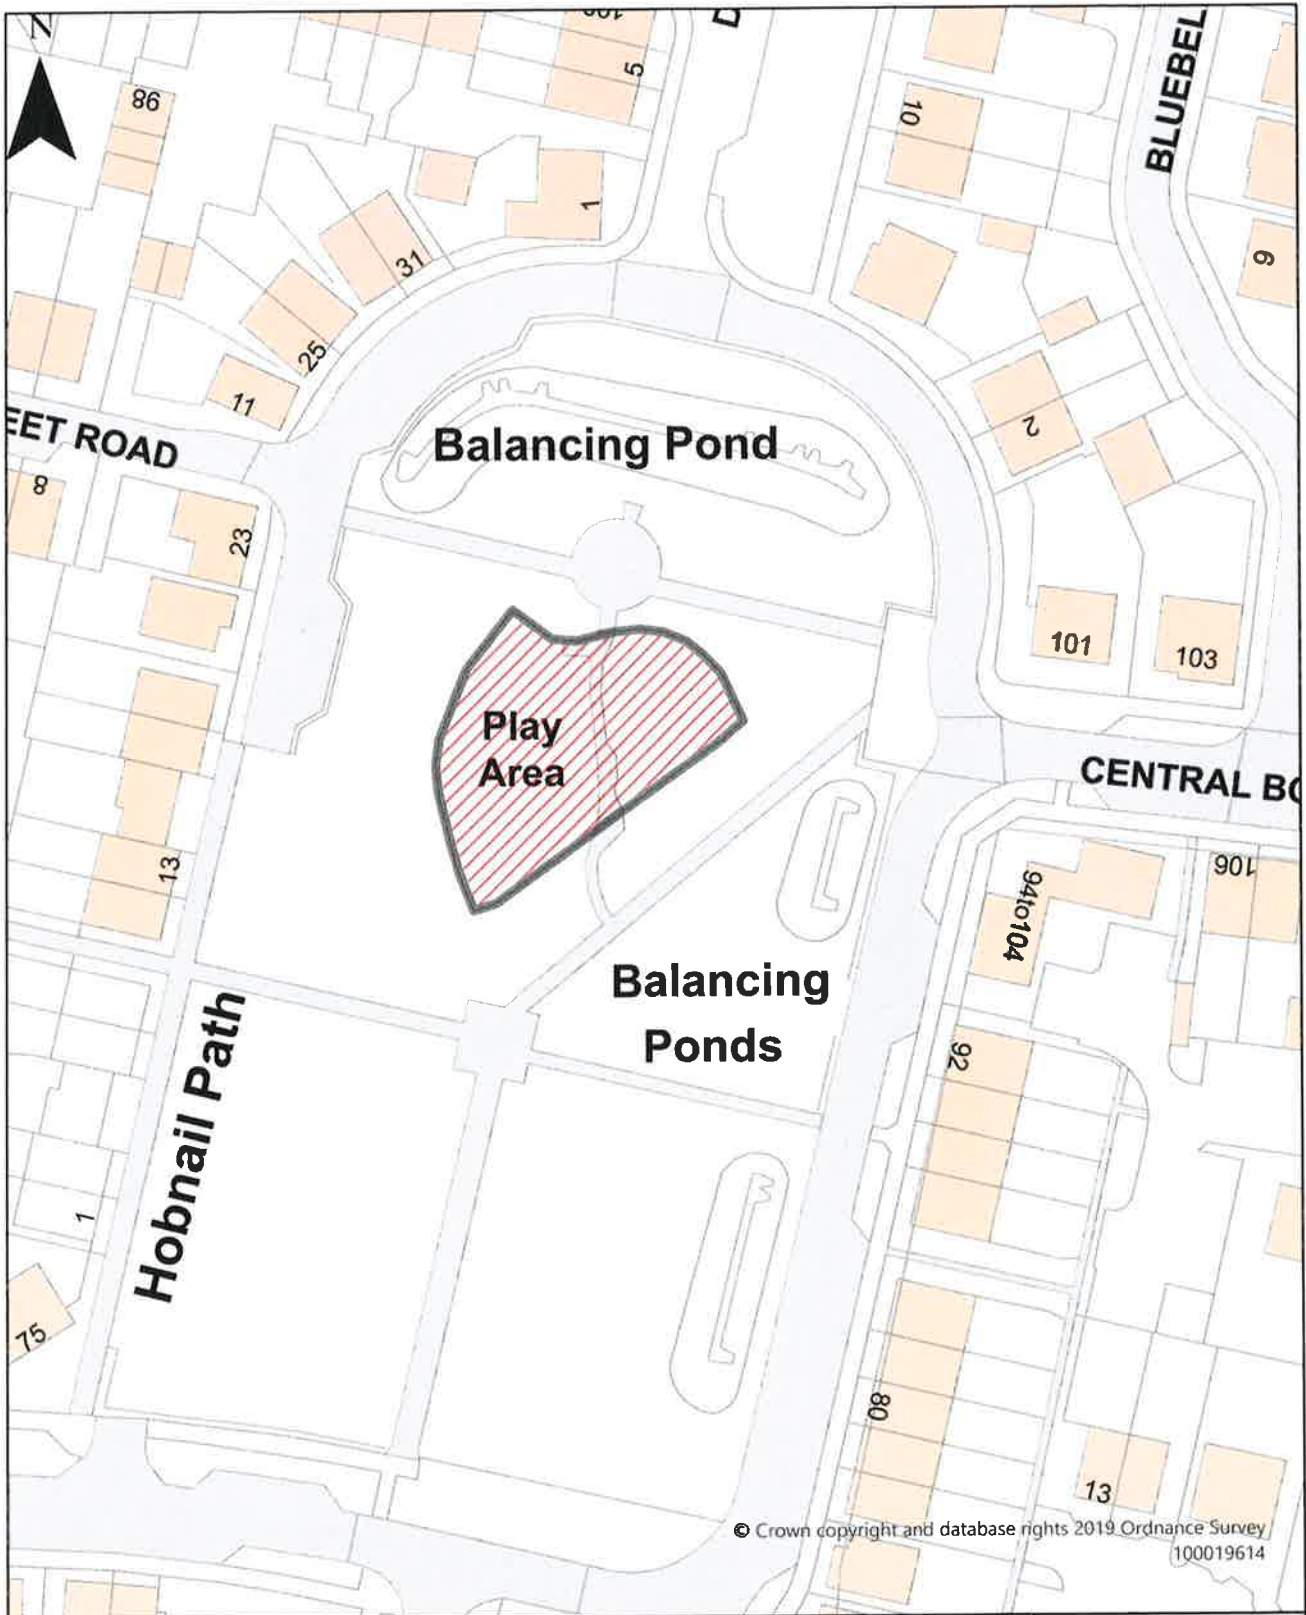

Scale: 1:2,042

 <p>DOVER DISTRICT COUNCIL</p>	<p>Dover District Council Honeywood Close White Cliffs Business Park Whitfield DOVER CT16 3PJ</p>	<p>Dover District Council Public Spaces Protection Order 2022 Schedule 2 Map 4 Enclosed Children's Play Area, Hobnail Path, Aylesham</p>	<p>Dog Restrictions 2022 Restriction</p> <ul style="list-style-type: none">  Dog Exclusion  Dogs On Leads  Seasonal Dog Bans <p>Scale: 1:742</p>
--	--	--	--