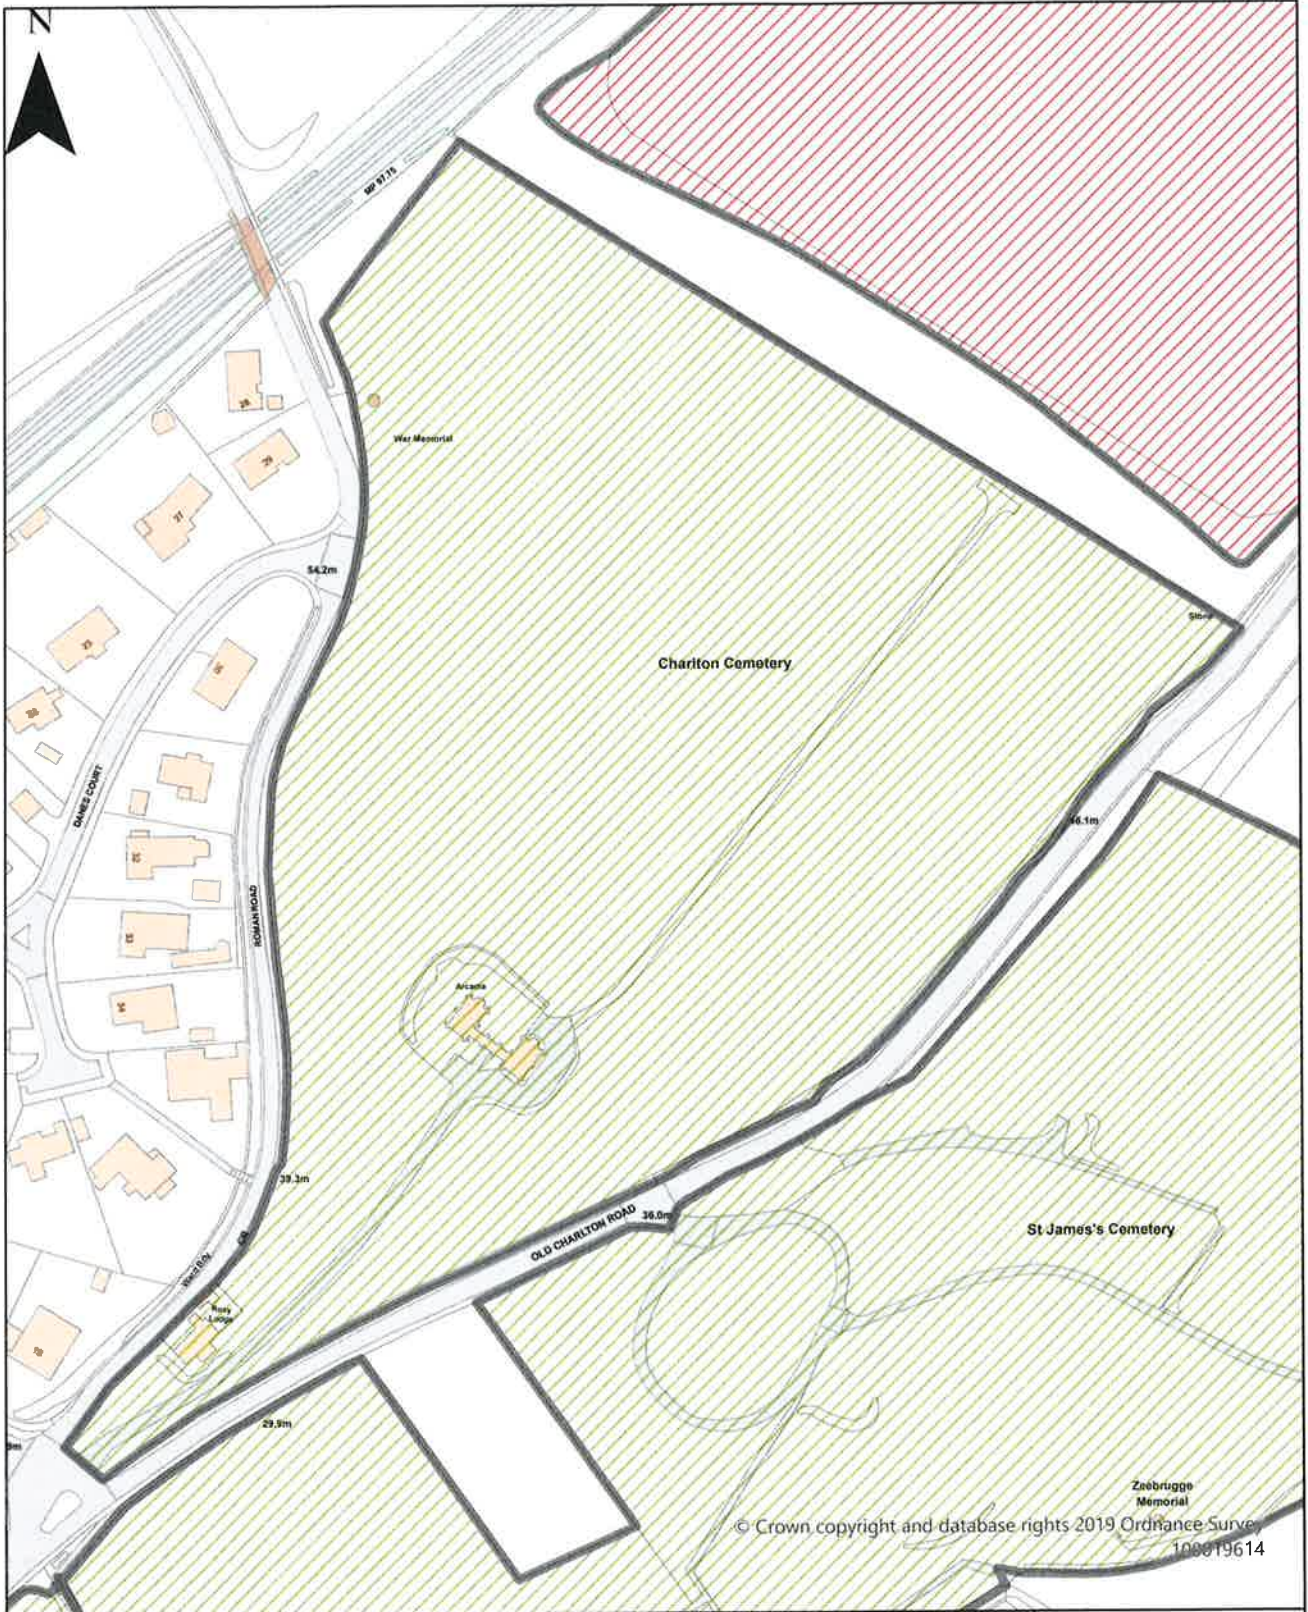

Dover District Council
Honeywood Close
White Cliffs Business Park
Whitfield
DOVER
CT16 3PJ

Dover District Council Public Spaces
Protection Order 2022
Schedule 1 Map 8
Charlton Cemetery, Dover

Dog Restrictions 2022
Restriction
Dog Exclusion
Dogs On Leads
Seasonal Dog Bans
Scale: 1:1,635