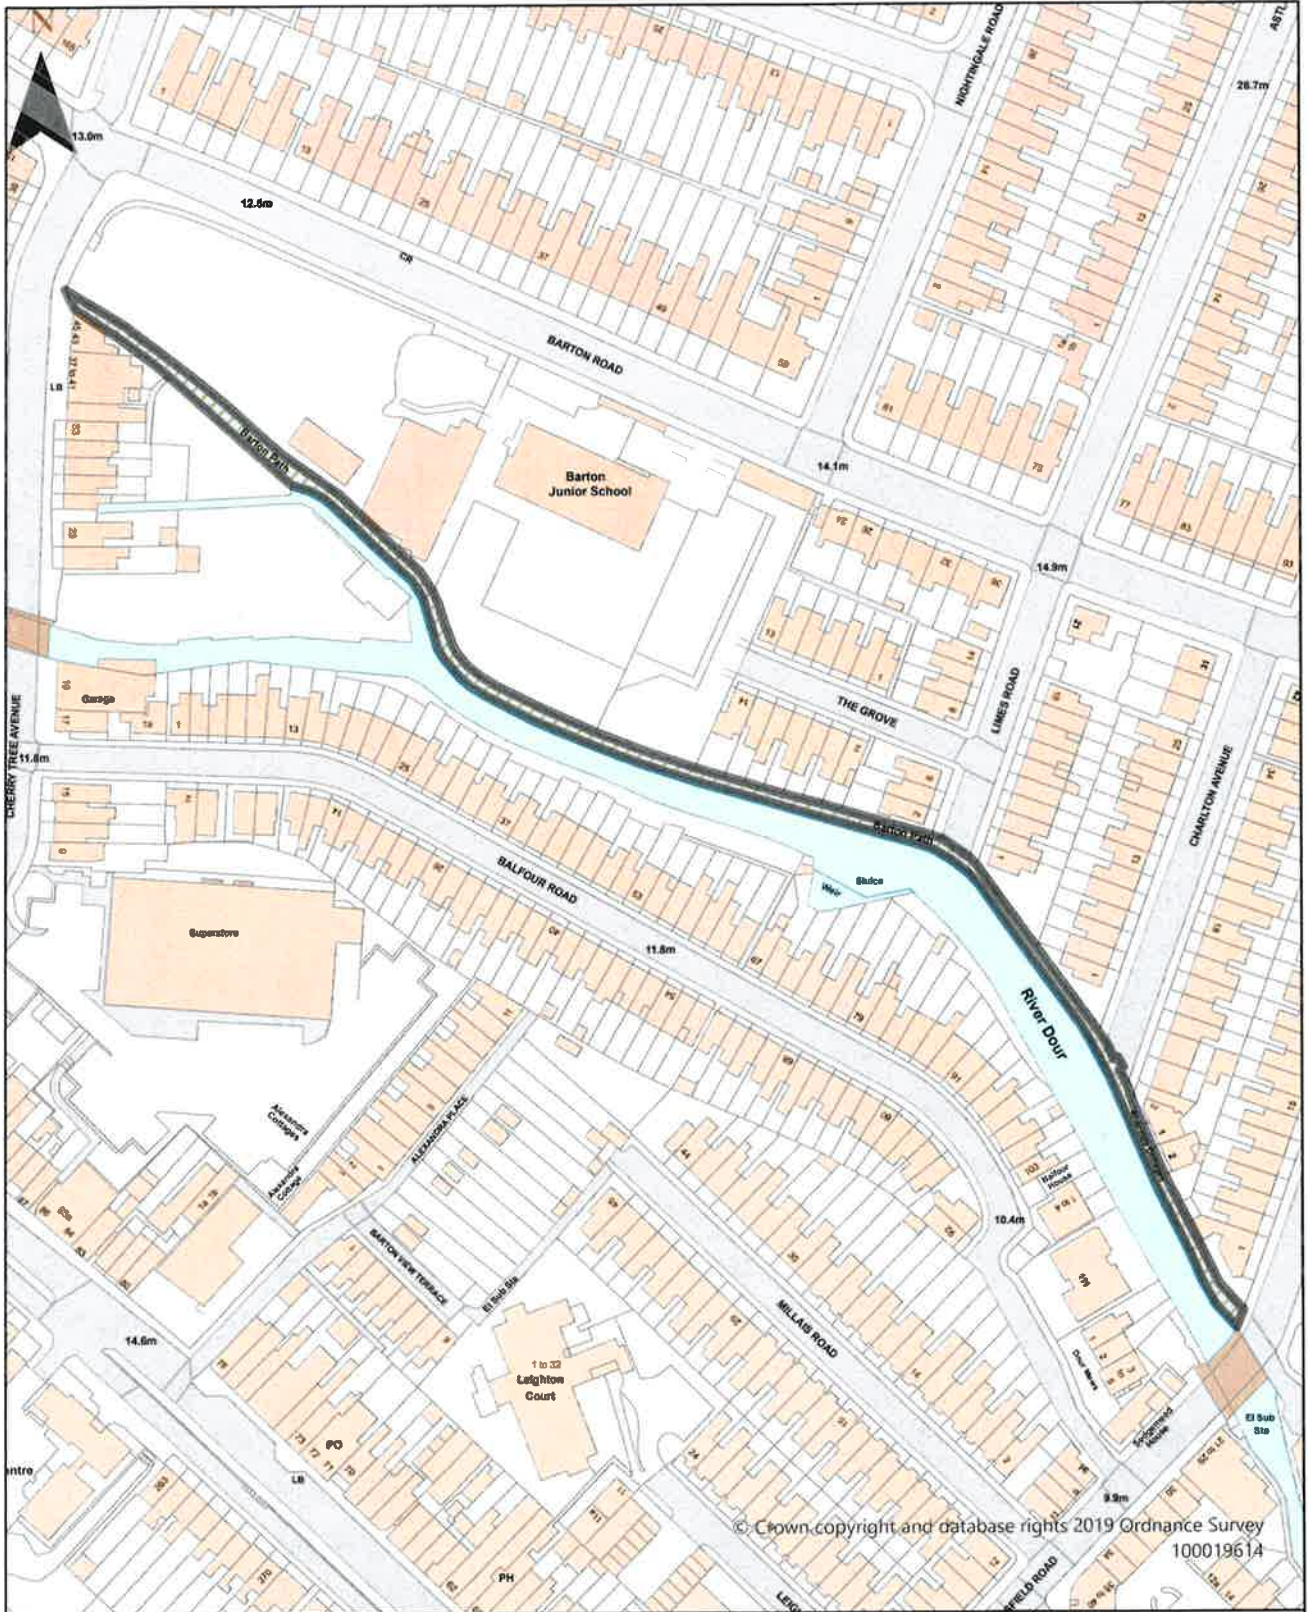

Dover District Council
Honeywood Close
White Cliffs Business Park
Whitfield
DOVER
CT16 3PJ

Dover District Council Public Spaces
Protection Order 2022
Schedule 1 Map 7
Barton Footpath, Dover

Dog Restrictions 2022
Restriction
Dog Exclusion
Dogs On Leads
Seasonal Dog Bans
Scale: 1:1,572