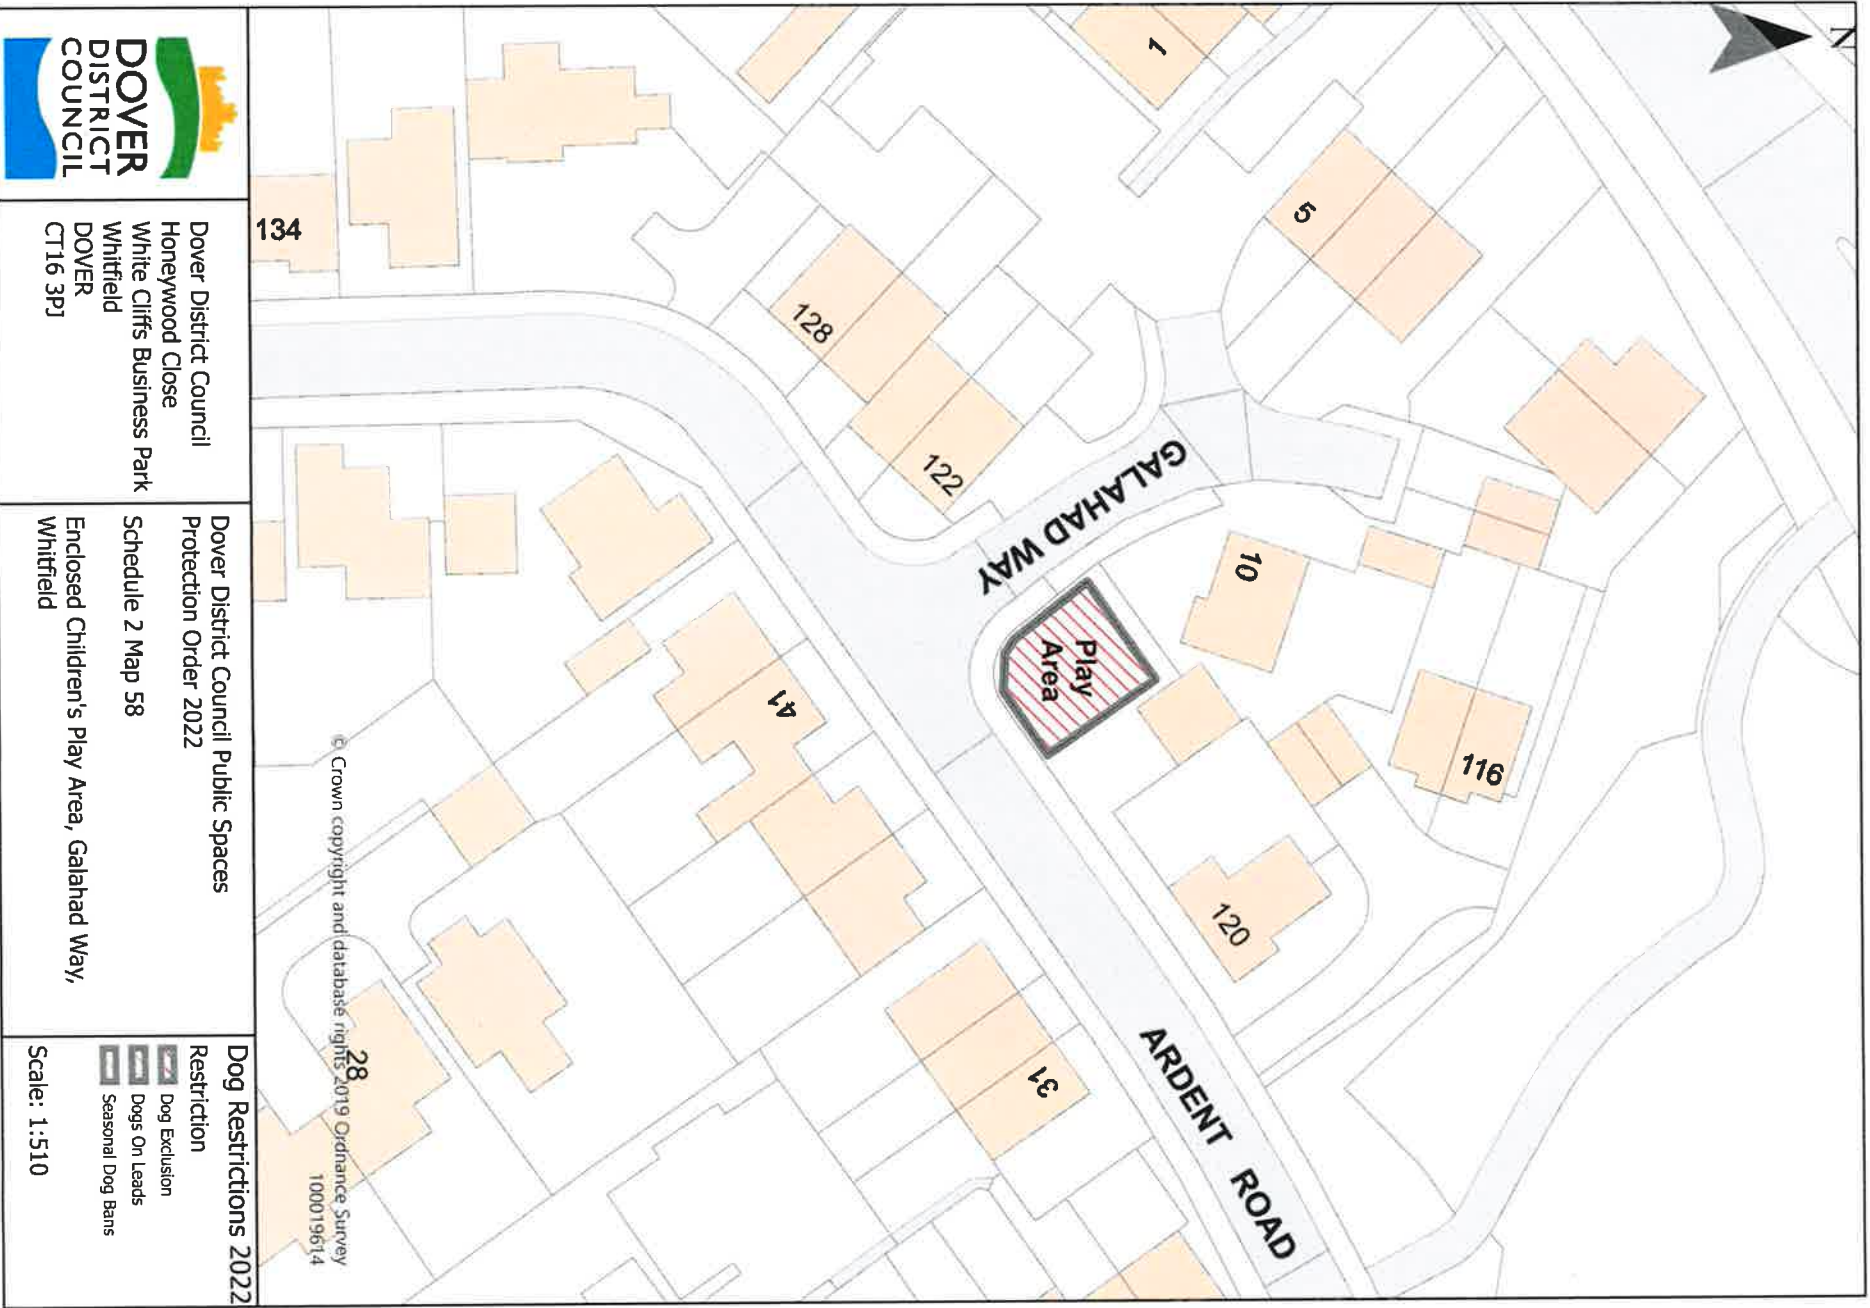

© Crown copyright and database rights 2019 Ordnance Survey 100019614

	Dover District Council Honeywood Close White Cliffs Business Park Whitfield DOVER CT16 3PJ	Dover District Council Public Spaces Protection Order 2022 Schedule 2 Map 58 Enclosed Children's Play Area, Galahad Way, Whitfield	Dog Restrictions 2022 Restriction - Dog Exclusion - Dogs On Leads - Seasonal Dog Bans Scale: 1:510