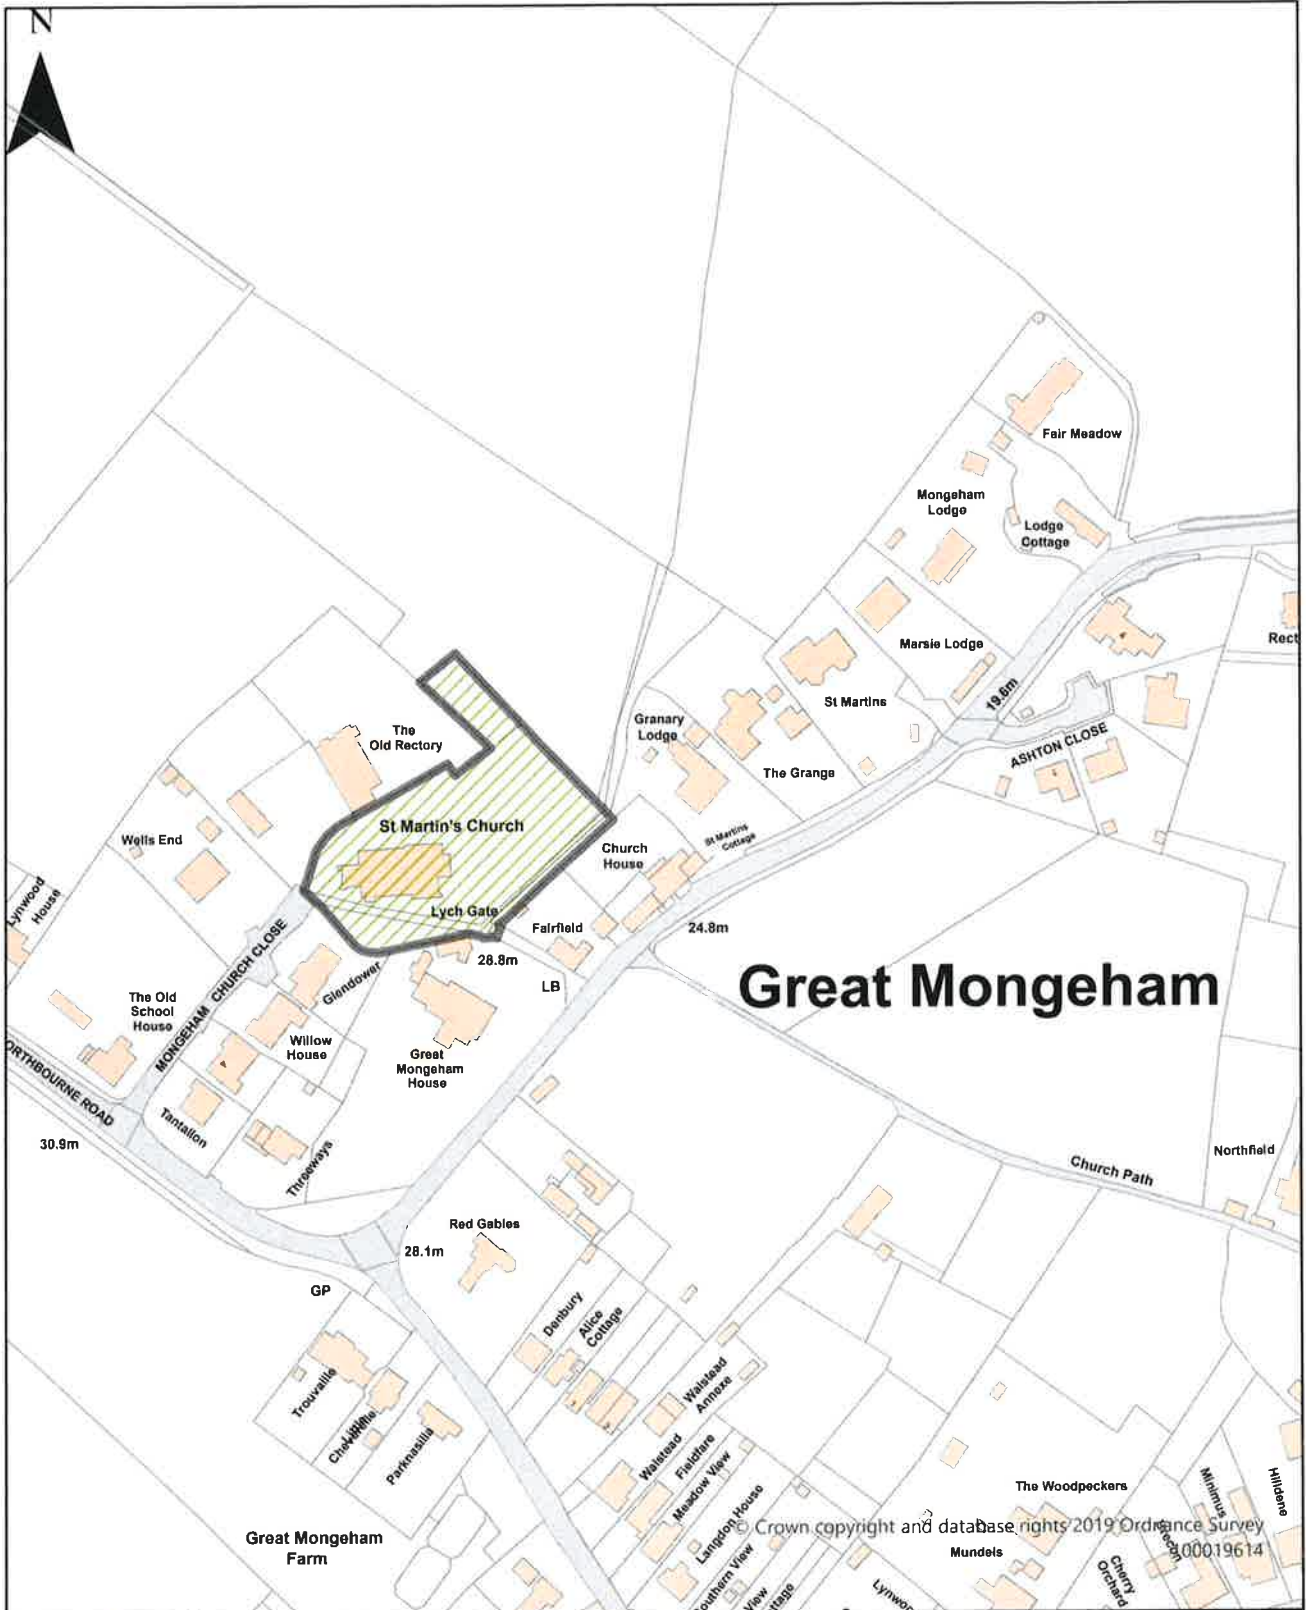

Schedule 1 Map 16

St Mary's Churchyard, Church Street, Eastry

Dog Restrictions 2022

Restriction

-  Dog Exclusion
-  Dogs On Leads
-  Seasonal Dog Bans

Scale: 1:2,459

Dover District Council
 Honeywood Close
 White Cliffs Business Park
 Whitfield
 DOVER
 CT16 3PJ