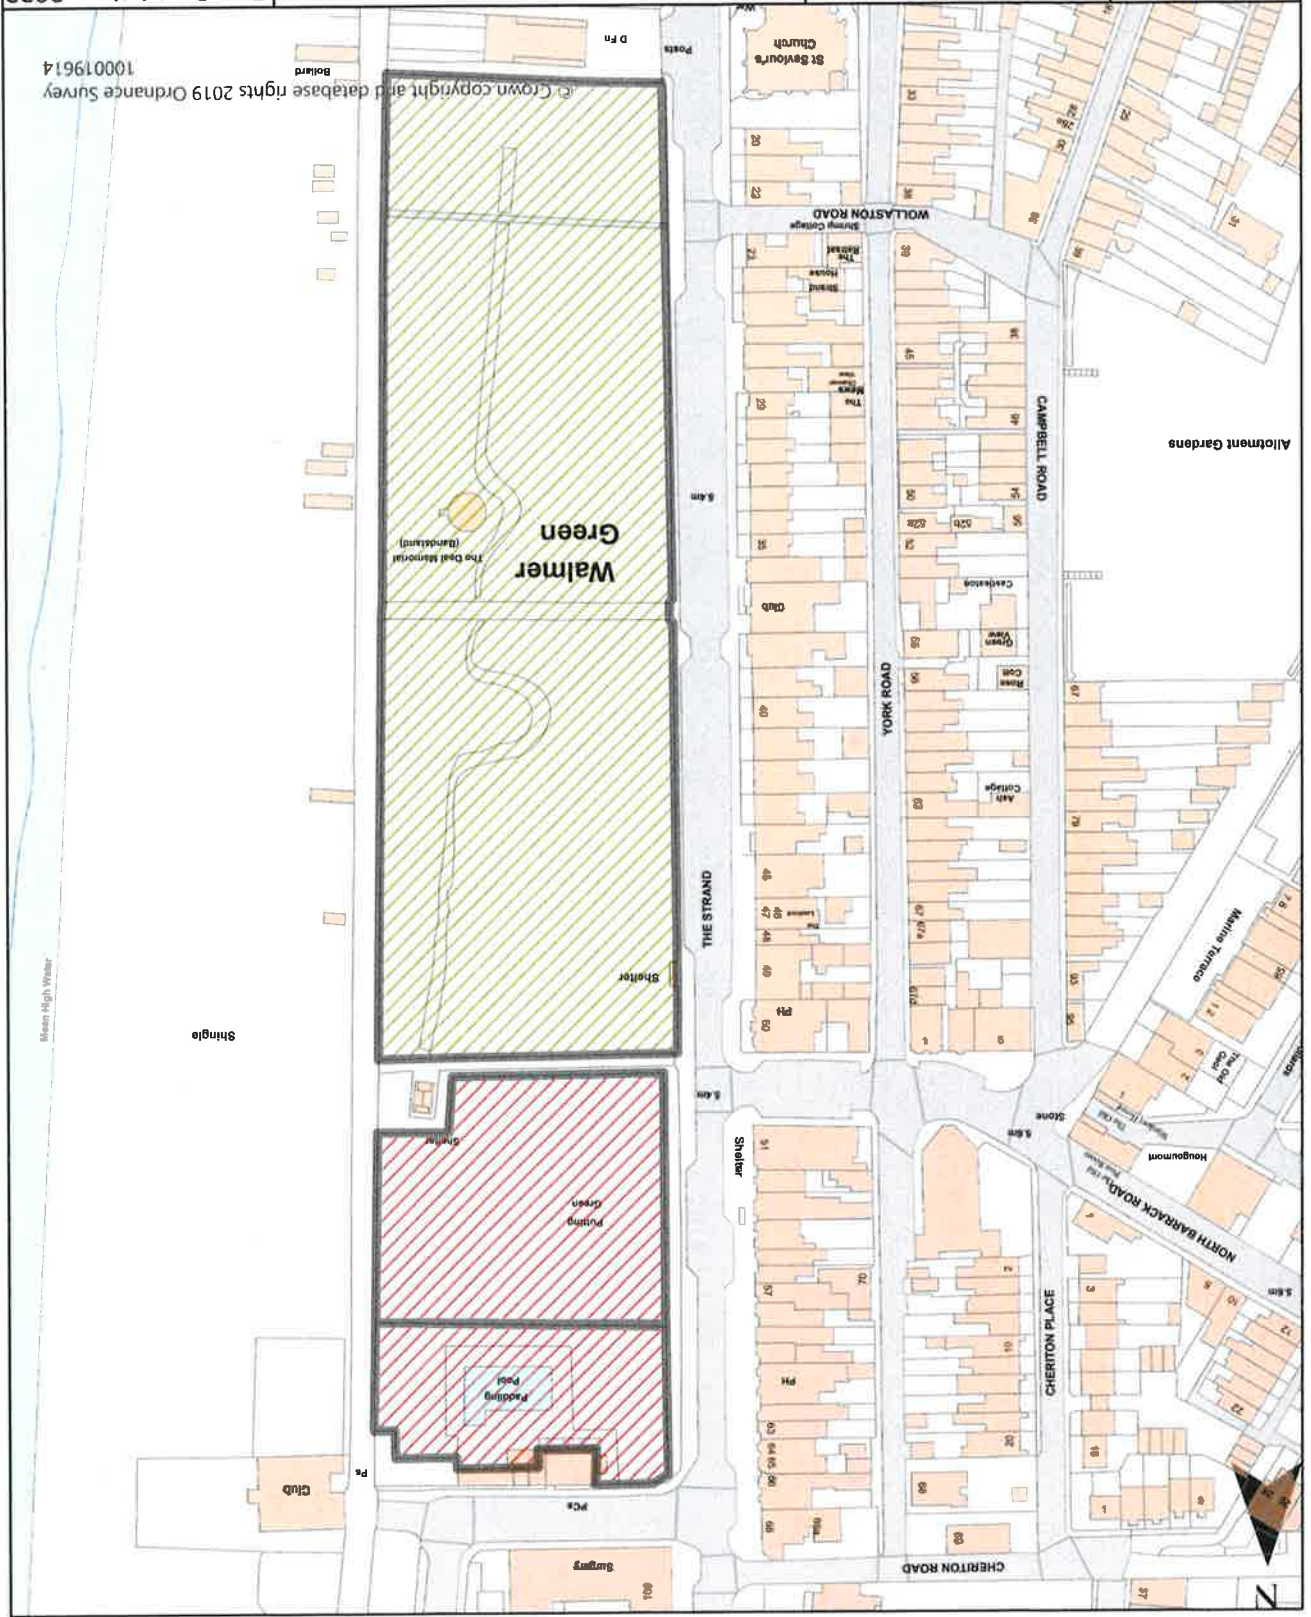

Dover District Council
Honeywood Close
White Cliffs Business Park
Whitfield
DOVER
CT16 3PJ

Dover District Council Public Spaces
Protection Order 2022
Schedule 2 Map 52
Padding Pool, Walmer Green, Walmer

Scale: 1:1,420
Dog Restrictions 2022
Restriction
Dog Exclusion
Dogs On Leads
Seasonal Dog Bans