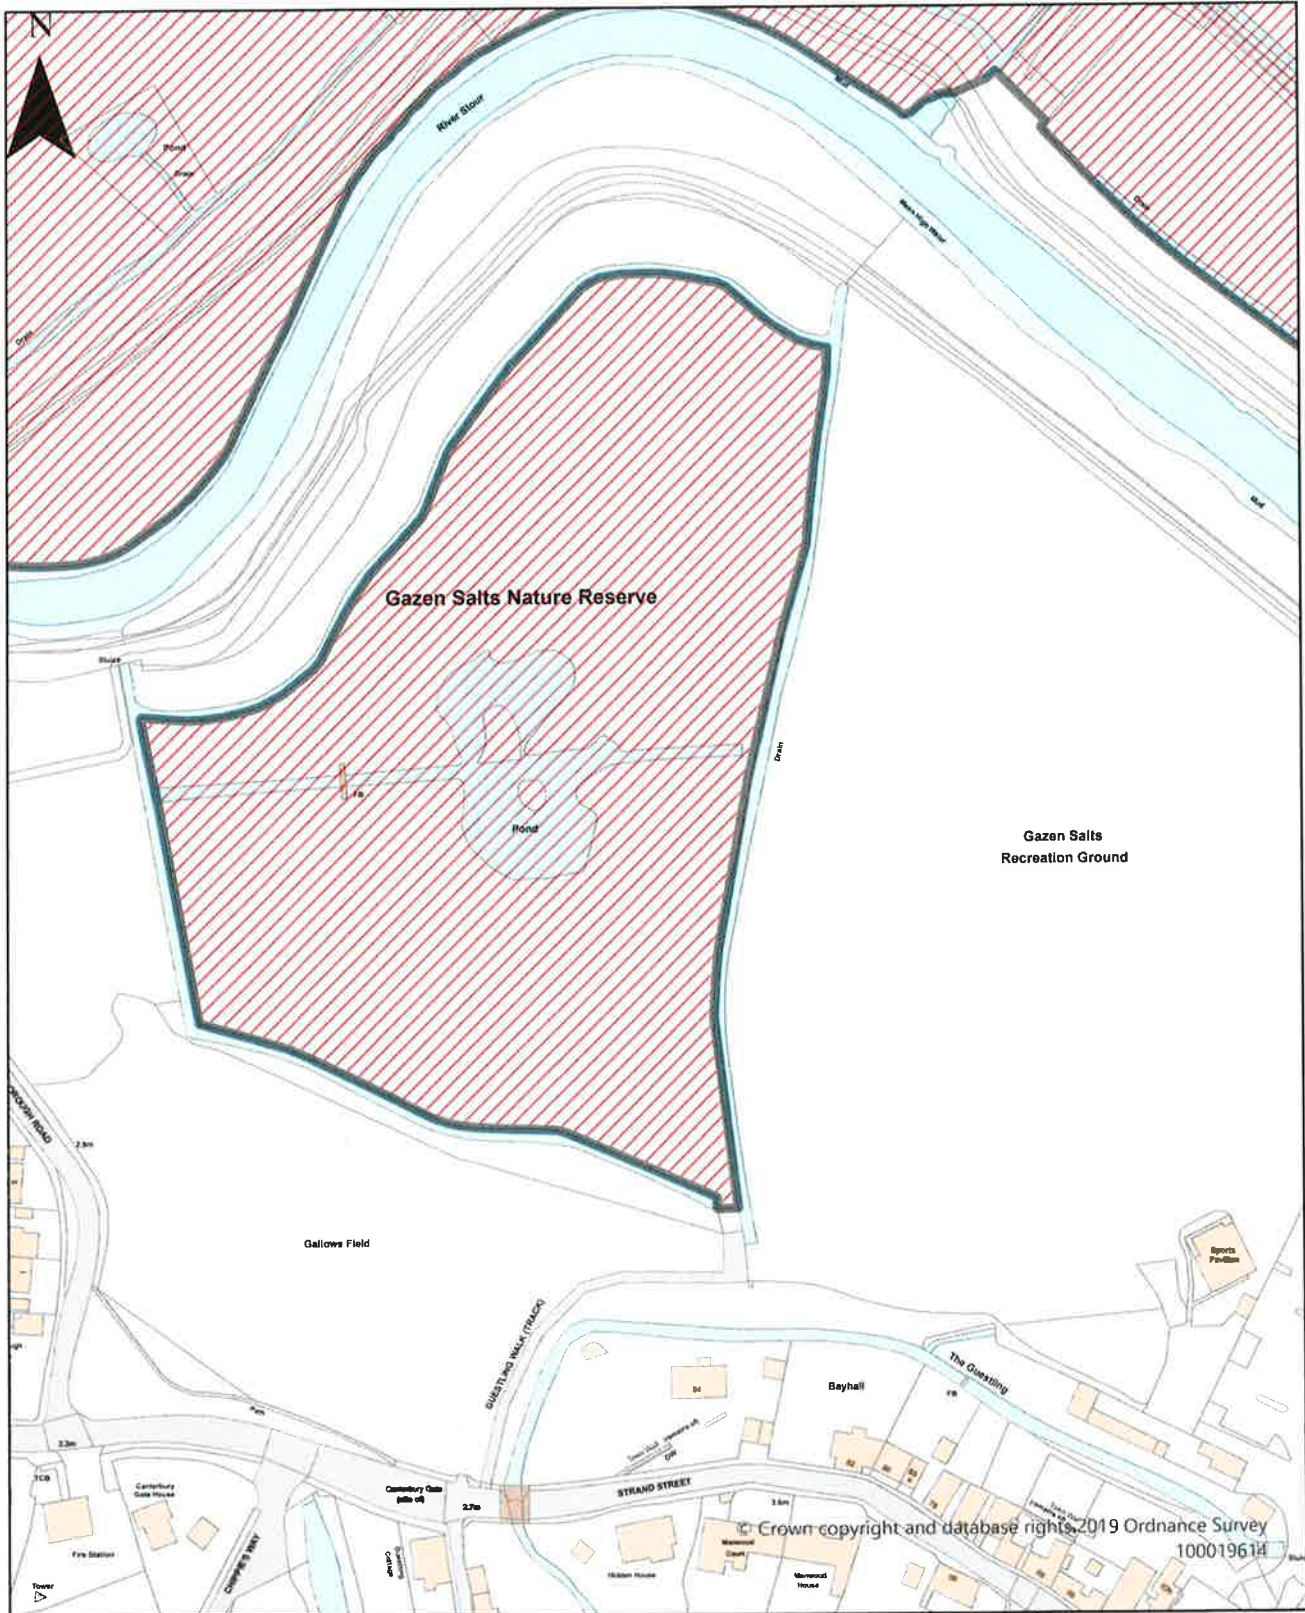

Dover District Council
Honeywood Close
White Cliffs Business Park
Whitfield
DOVER
CT16 3PJ

Dover District Council Public Spaces
Protection Order 2022
Schedule 2 Map 44
Sandwich Nature Reserve, Sandwich

Dog Restrictions 2022
Restriction
Dog Exclusion
Dogs On Leads
Seasonal Dog Bans
Scale: 1:1,907