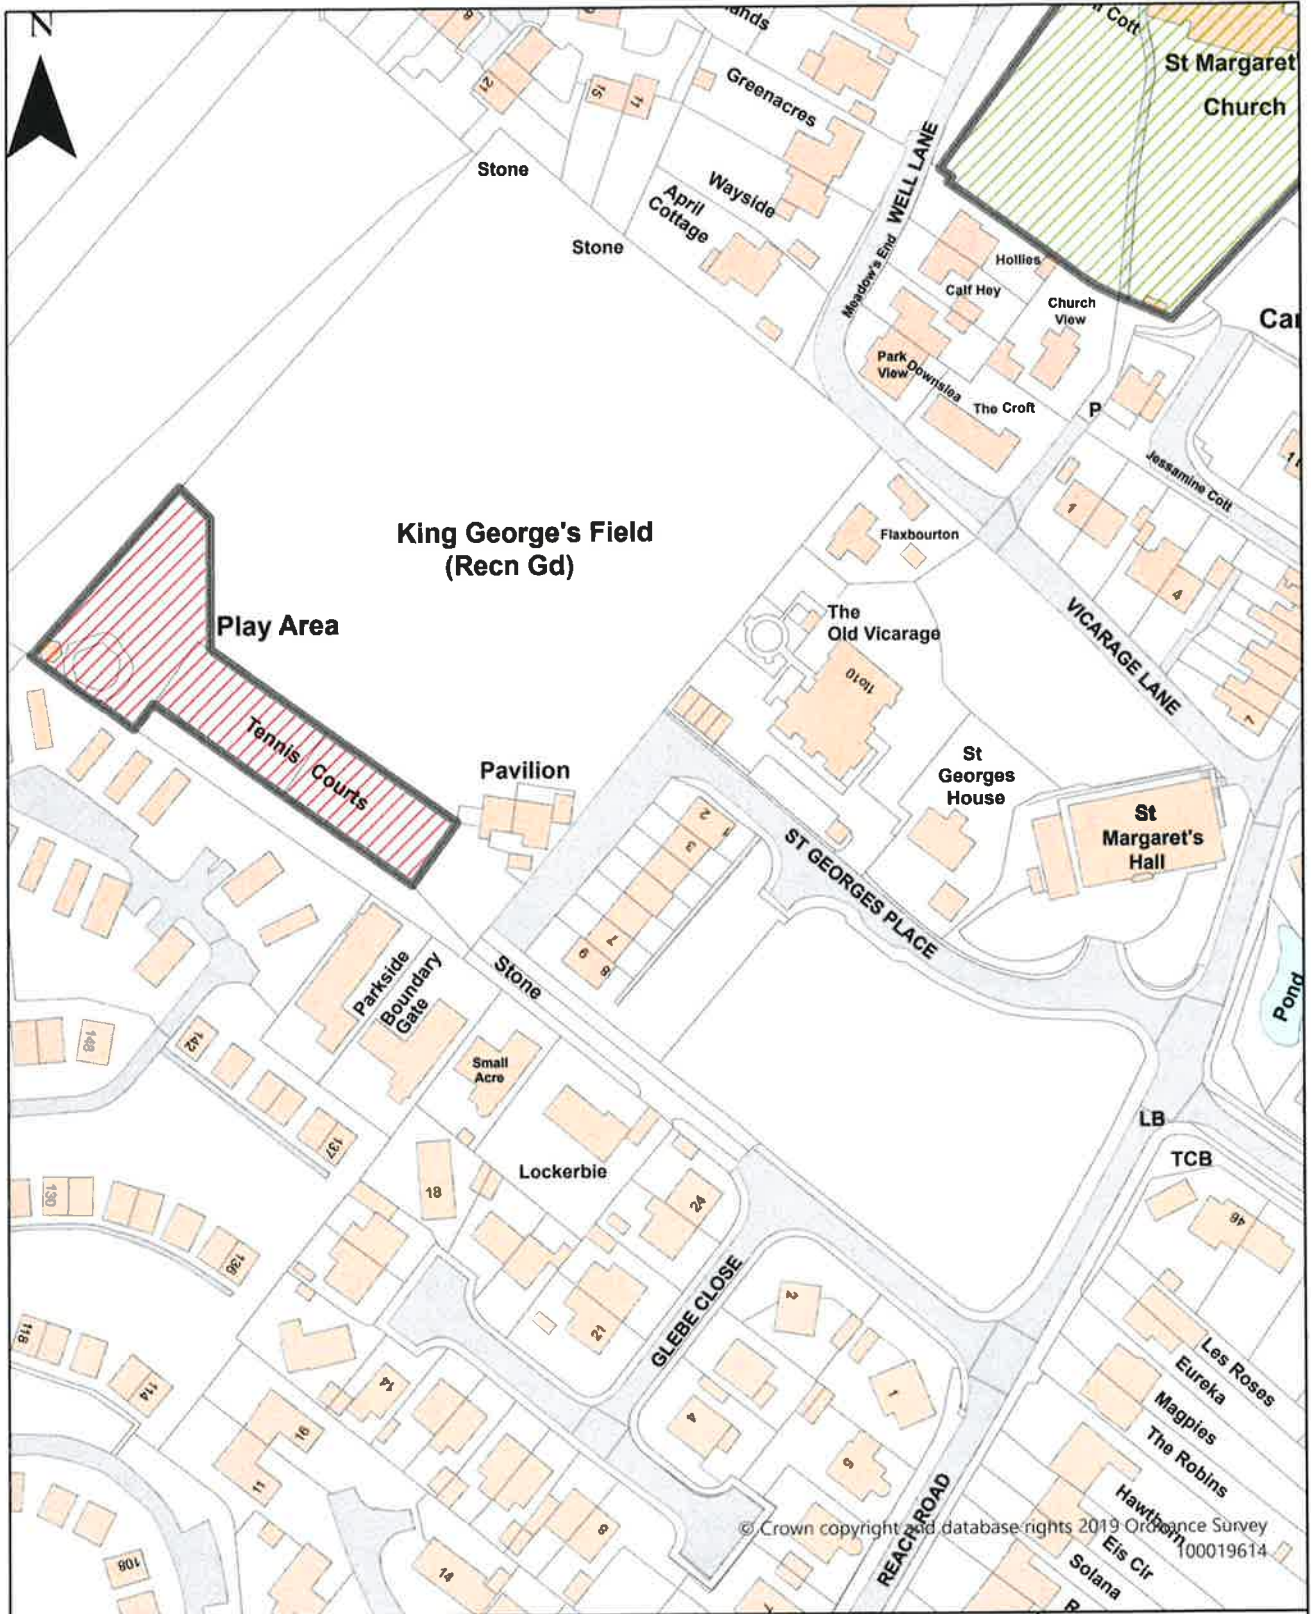

© Crown copyright and database rights 2019 Ordnance Survey 100019614

Dover District Council
Honeywood Close
White Cliffs Business Park
Whitfield
DOVER
CT16 3PJ

Dover District Council Public Spaces
Protection Order 2022
Schedule 2 Map 48
Enclosed Children's Play Area and Tennis
Courts, King George's Field, St Margaret's

Dog Restrictions 2022
Restriction
Dog Exclusion
Dogs On Leads
Seasonal Dog Bans
Scale: 1:1,427