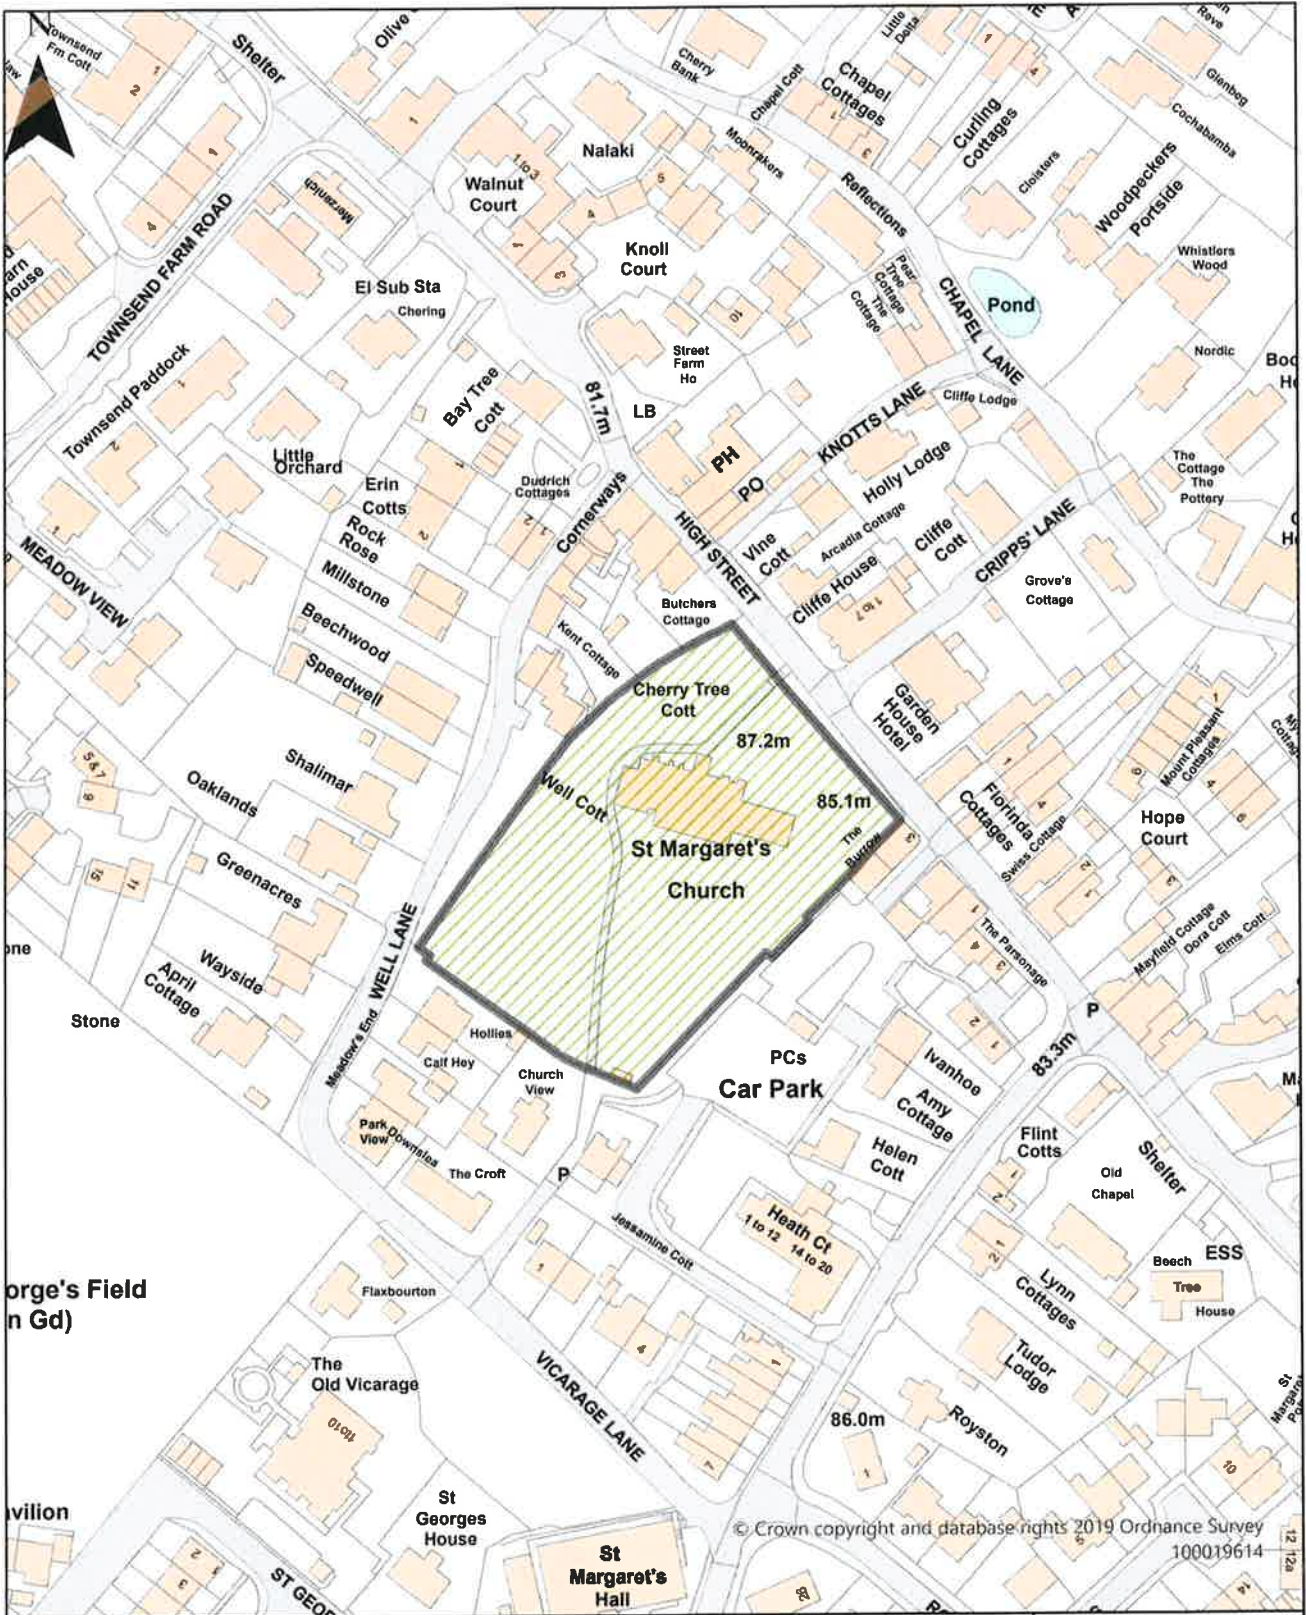

Dog Restrictions 2022
 Restriction
 Dog Exclusion
 Dogs On Leads
 Seasonal Dog Bans
 Scale: 1:1,251

© Crown copyright and database rights 2019 Ordnance Survey 100019614

 <p>DOVER DISTRICT COUNCIL</p>	<p>Dover District Council Honeywood Close White Cliffs Business Park Whitfield DOVER CT16 3PJ</p>	<p>Dover District Council Public Spaces Protection Order 2022</p> <p>Schedule 1 Map 26</p> <p>St Margaret's Civic Cemetery and Dare Garden of Remembrance, Dover Road, St Margaret's</p>	<p>Dog Restrictions 2022</p> <p>Restriction</p> <ul style="list-style-type: none">  Dog Exclusion  Dogs On Leads  Seasonal Dog Bans <p>Scale: 1:2,002</p>
--	--	--	--