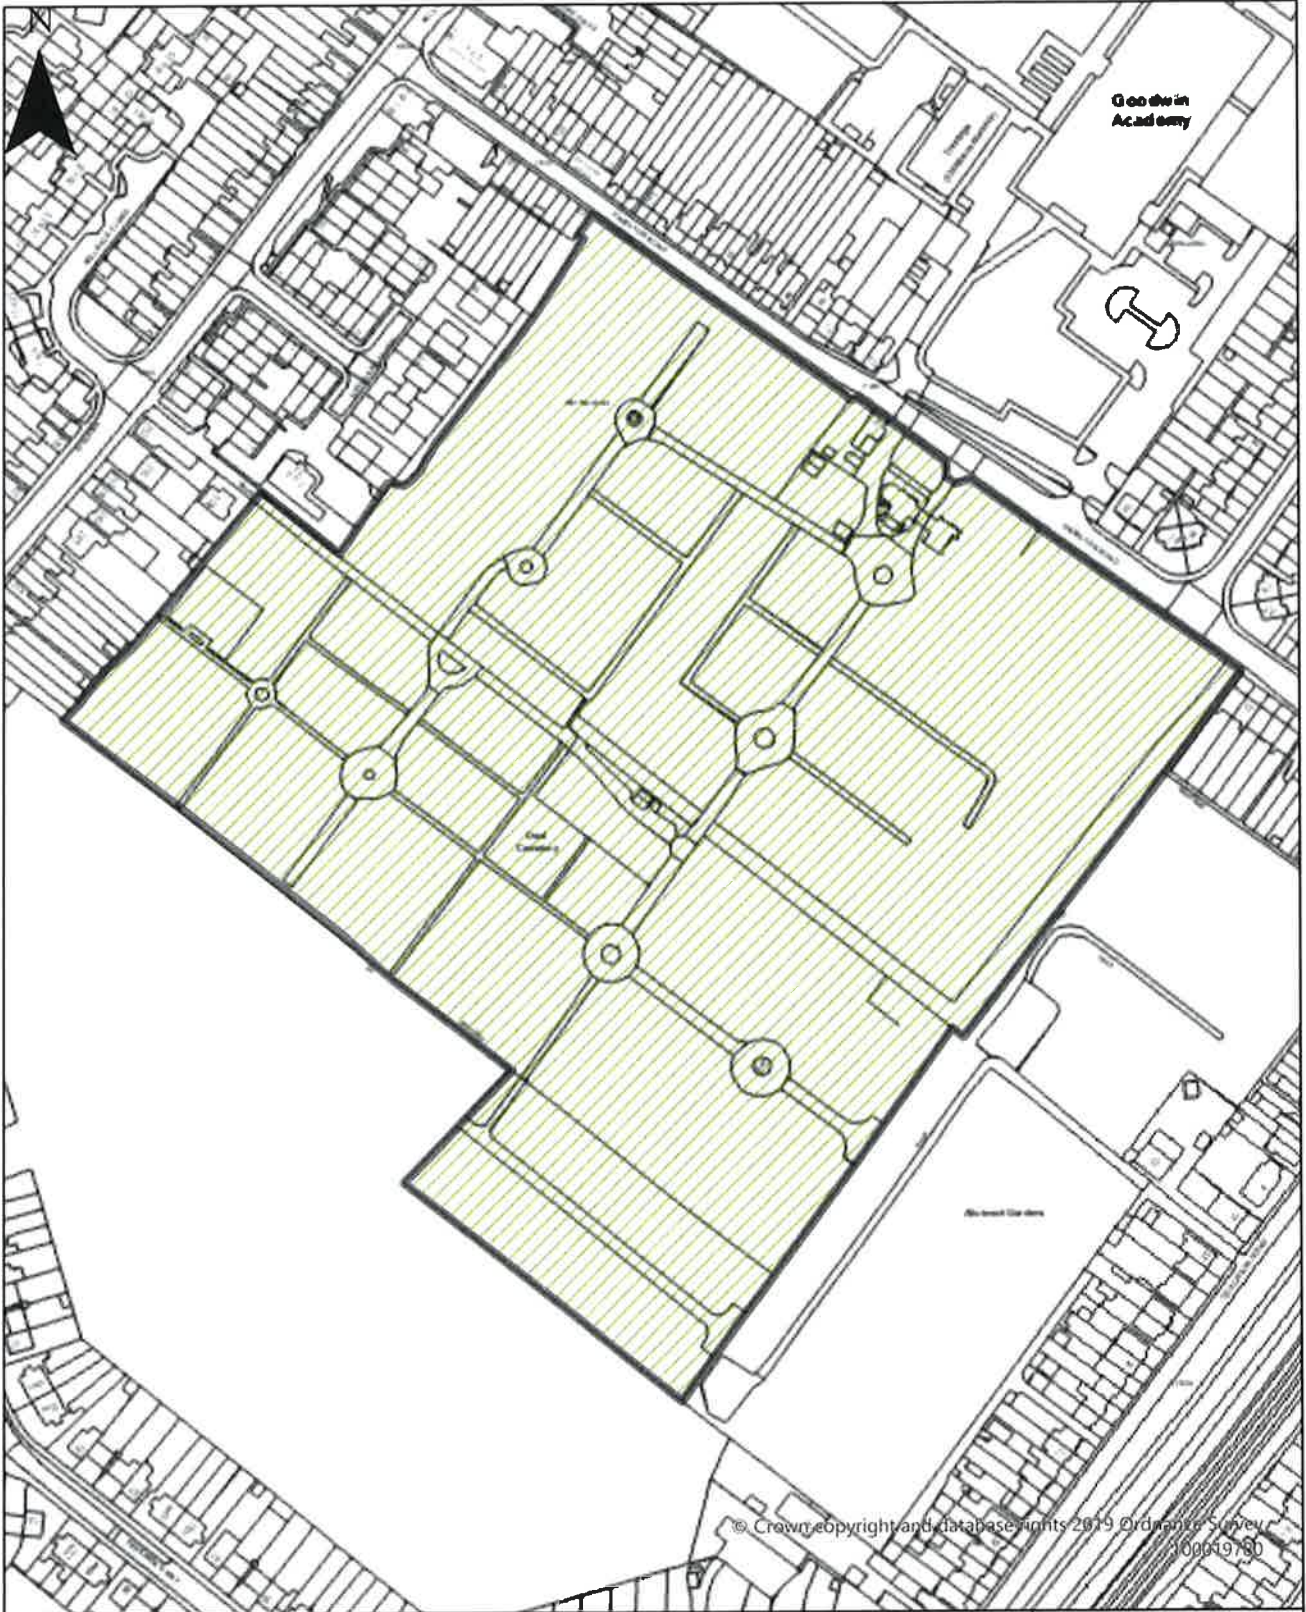

Dover District Council Public Spaces
Protection Order 2022

Schedule 1 Map 4

Deal Pier, Deal

Dog Restrictions 2022
Restriction

-  Dog Exclusion
-  Dogs On Leads
-  Seasonal Dog Bans

Scale: 1:2,250

Dover District Council
 Honeywood Close
 White Cliffs Business Park
 Whitfield
 DOVER
 CT16 3PJ