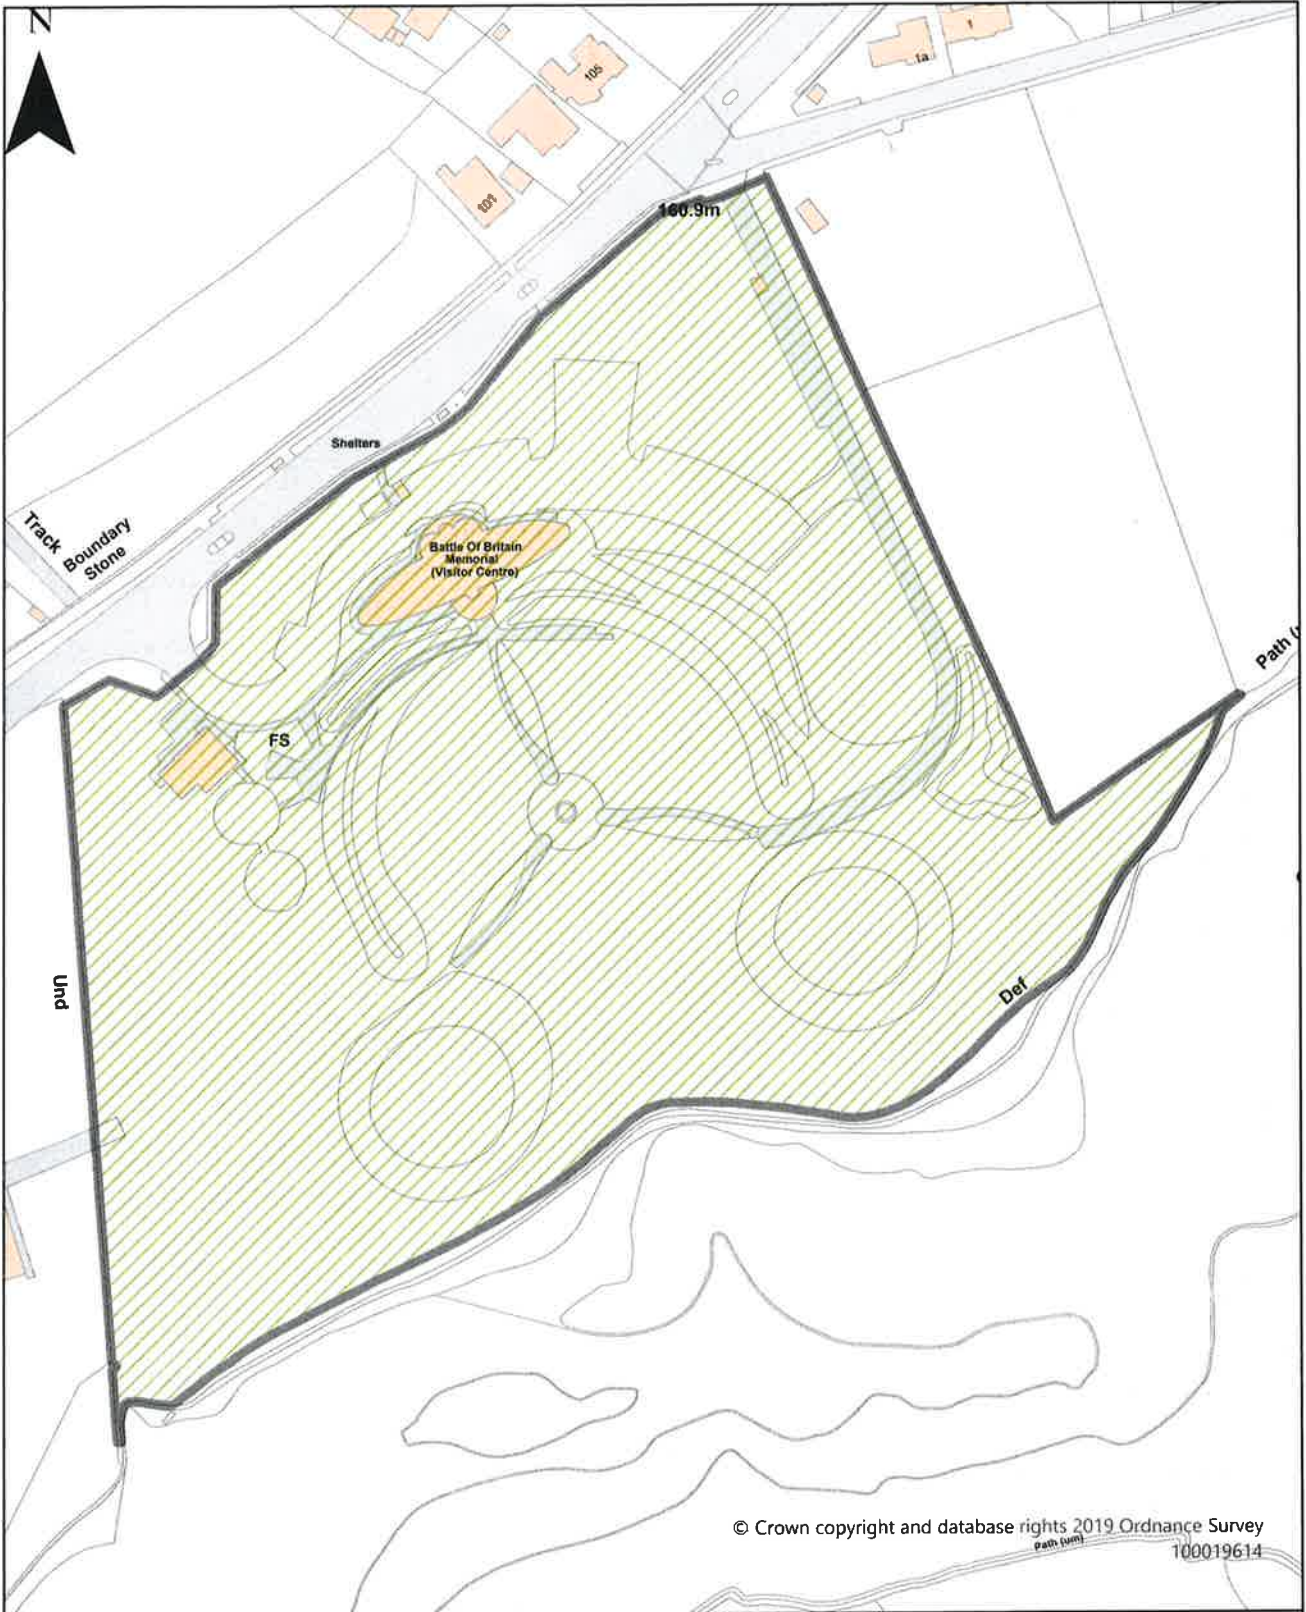

Dover District Council
Honeywood Close
White Cliffs Business Park
Whitfield
DOVER
CT16 3PJ

Dover District Council Public Spaces Protection
Order 2022
Schedule 1 Map 1
Battle of Britain Memorial, New Dover Road,
Capel-Le-Ferne

Dog Restrictions 2022
Restriction
Dog Exclusion
Dogs On Leads
Seasonal Dog Bans
Scale: 1:1,588