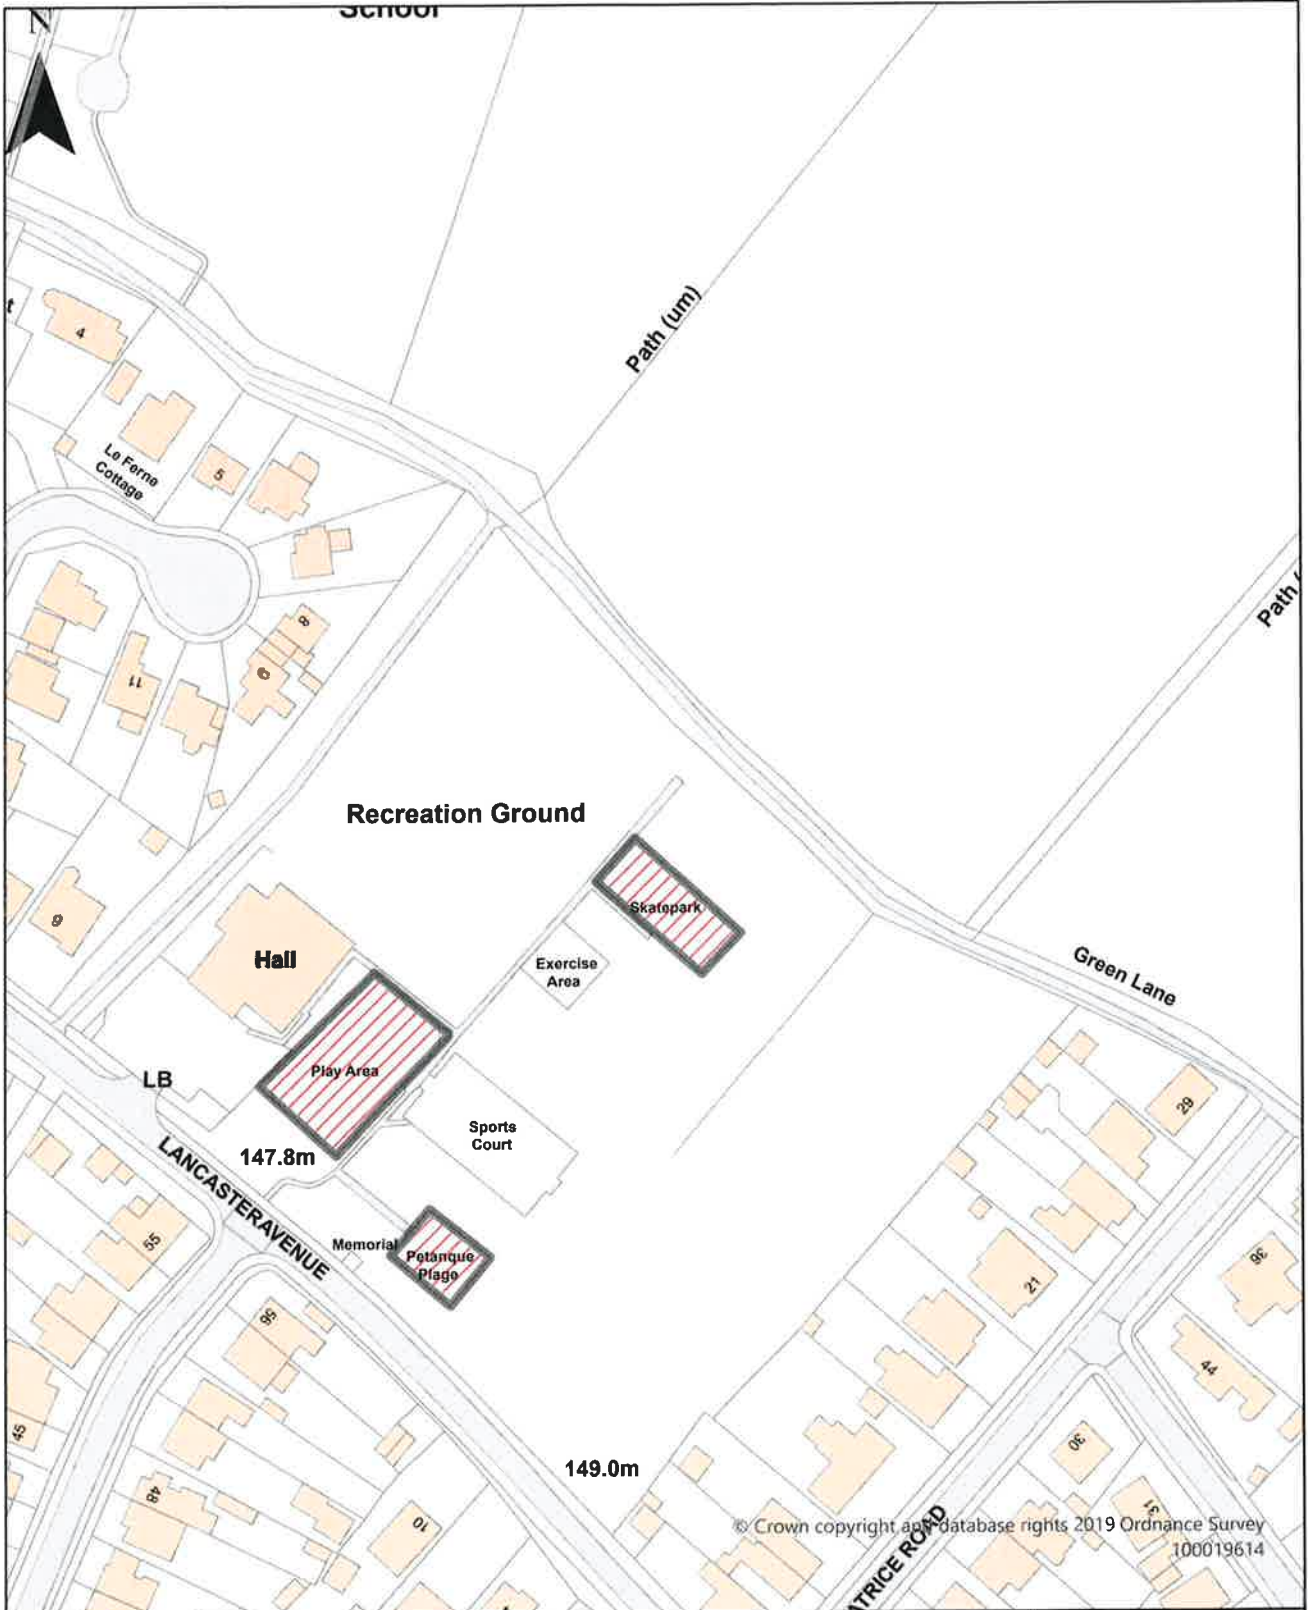

Dover District Council
Honeywood Close
White Cliffs Business Park
Whitfield
DOVER
CT16 3PJ

Dover District Council Public Spaces Protection
Order 2022
Schedule 2 Map 7
Enclosed Children's Play Area, Petanque Plaque
and Skate Park, Lancaster Avenue, Capel

Dog Restrictions 2022
Restriction
Dog Exclusion
Dogs On Leads
Seasonal Dog Bans
Scale: 1:1,298