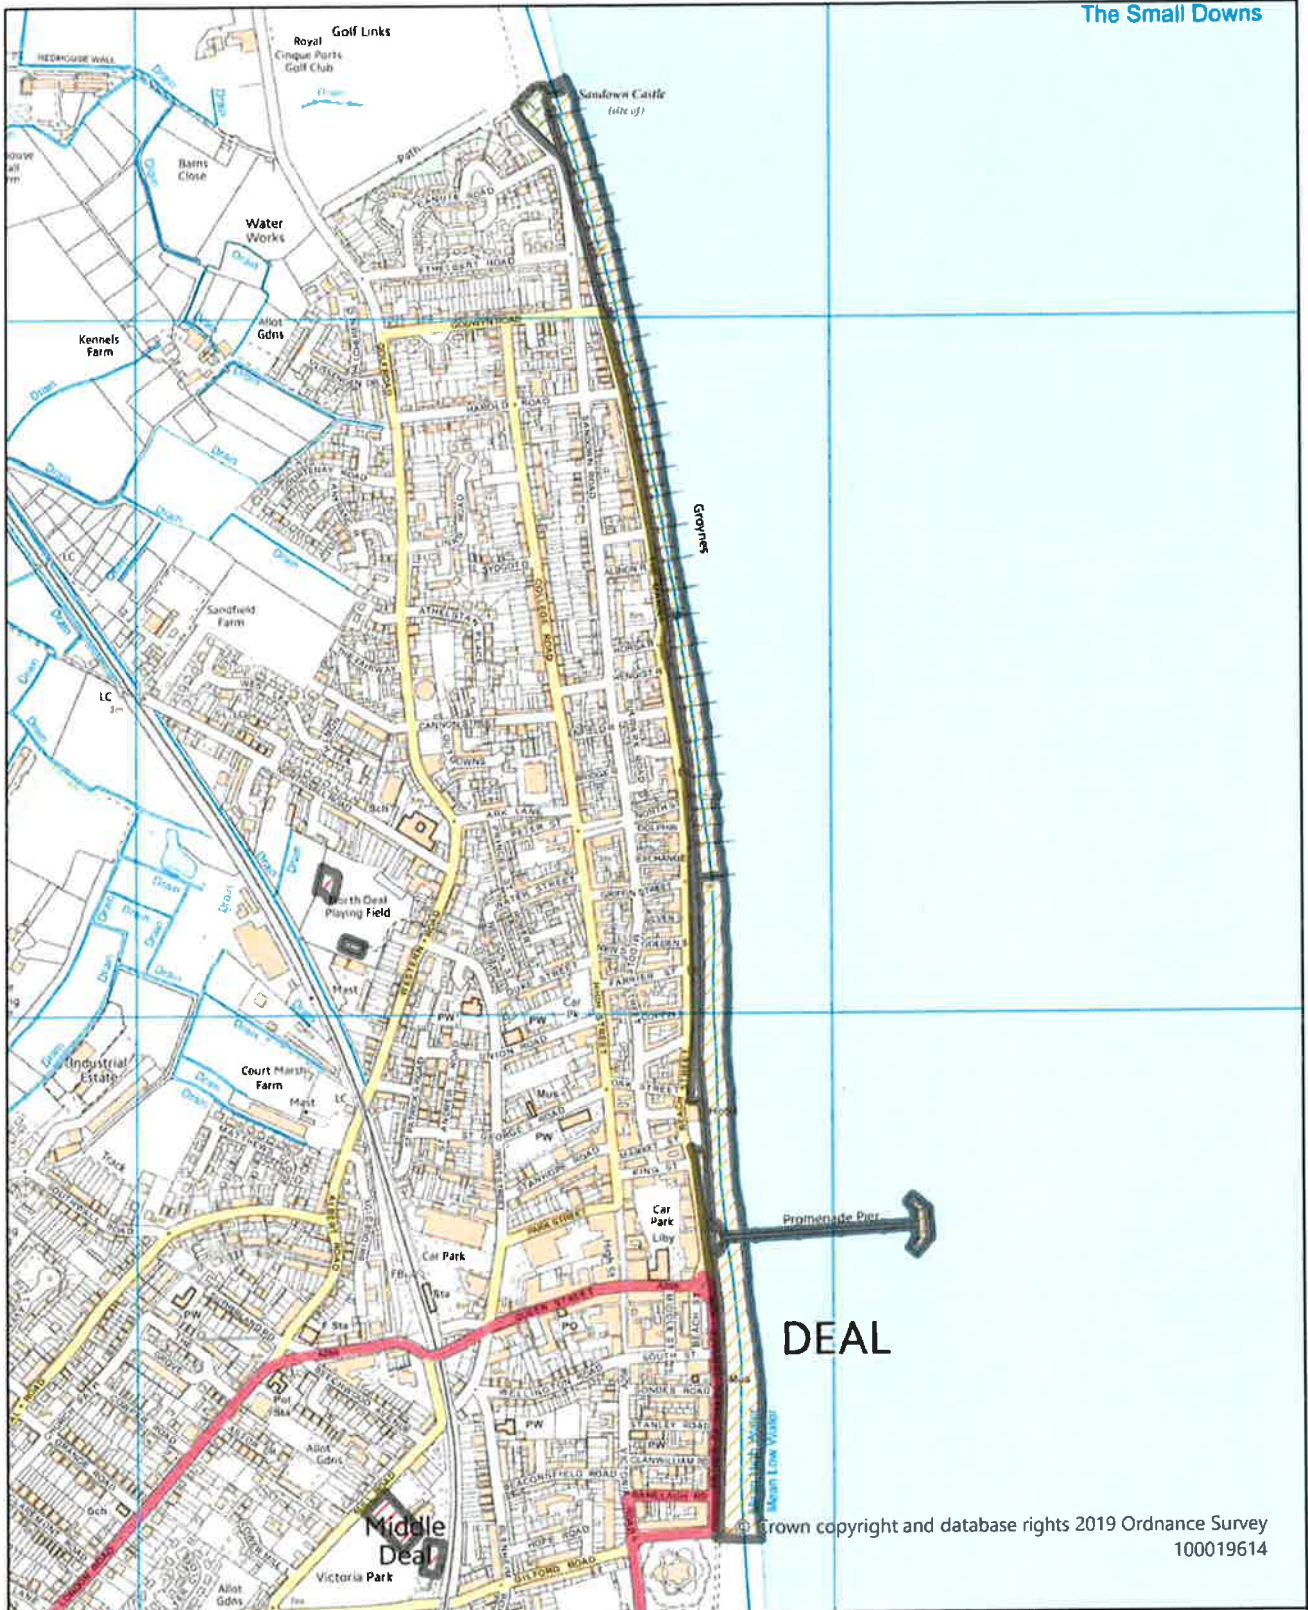

© Crown copyright and database rights 2019 Ordnance Survey 100019614

Dover District Council
Honeywood Close
White Cliffs Business Park
Whitfield
DOVER
CT16 3PJ

Dover District Council Public Spaces Protection
Order 2022
Schedule 2 Map 8
Beach from Sandown Castle to Deal Castle
(1st of May to the 30th of September between
the hours of 9am and 6pm)

Dog Restrictions 2022
Restriction
Dog Exclusion
Dogs On Leads
Seasonal Dog Bans
Scale: 1:9,761