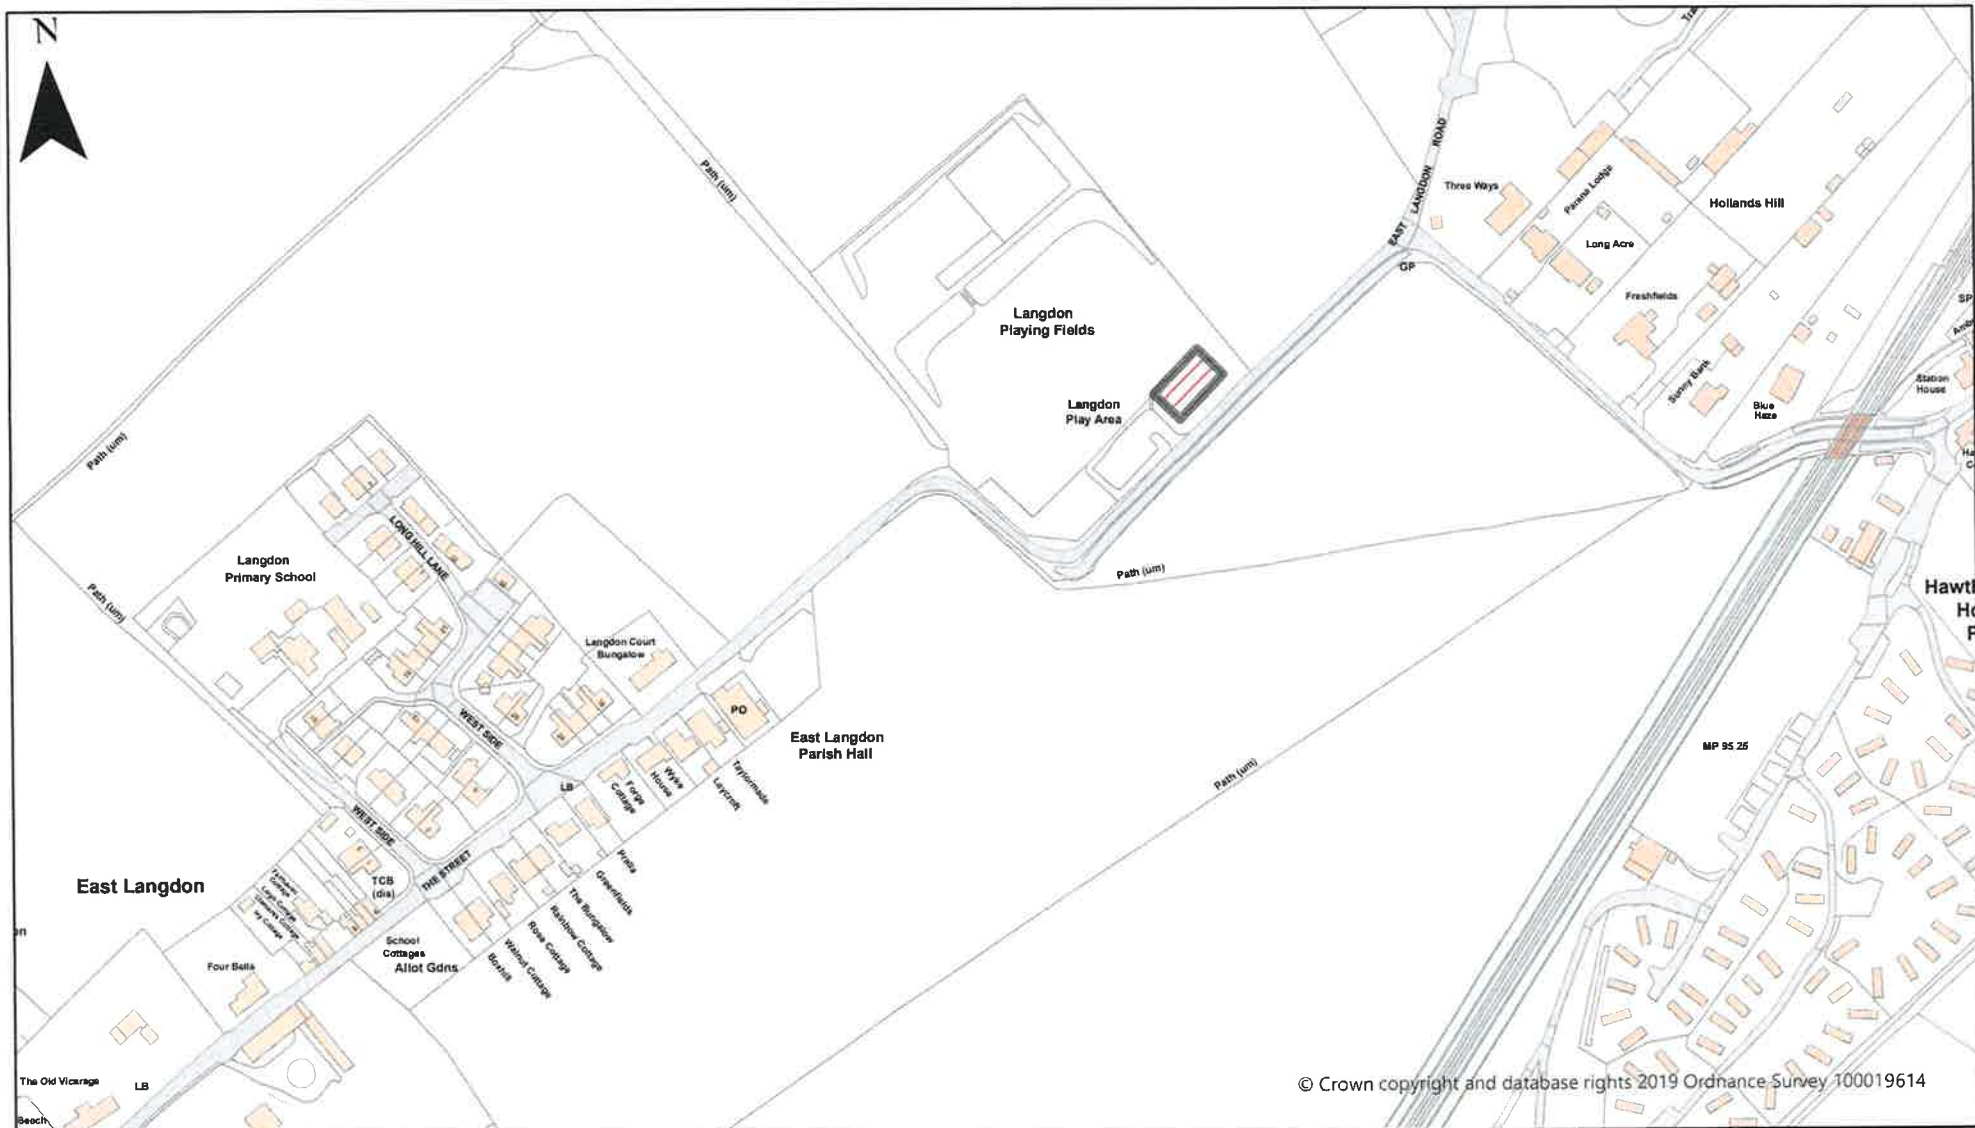

© Crown copyright and database rights 2019 Ordnance Survey 100019614

Dover District Council
Honeywood Close
White Cliffs Business Park
Whitfield
DOVER
CT16 3PJ

Dover District Council Public Spaces Protection Order 2022

Schedule 2 Map 28

Enclosed Children's Play Area, East Langdon Playing Field, East Langdon Road, East Langdon

Dog Restrictions 2022

- Line
- Restriction
- Dog Exclusion
- Dogs On Leads
- Seasonal Dog Bans

Scale: 1:2,746