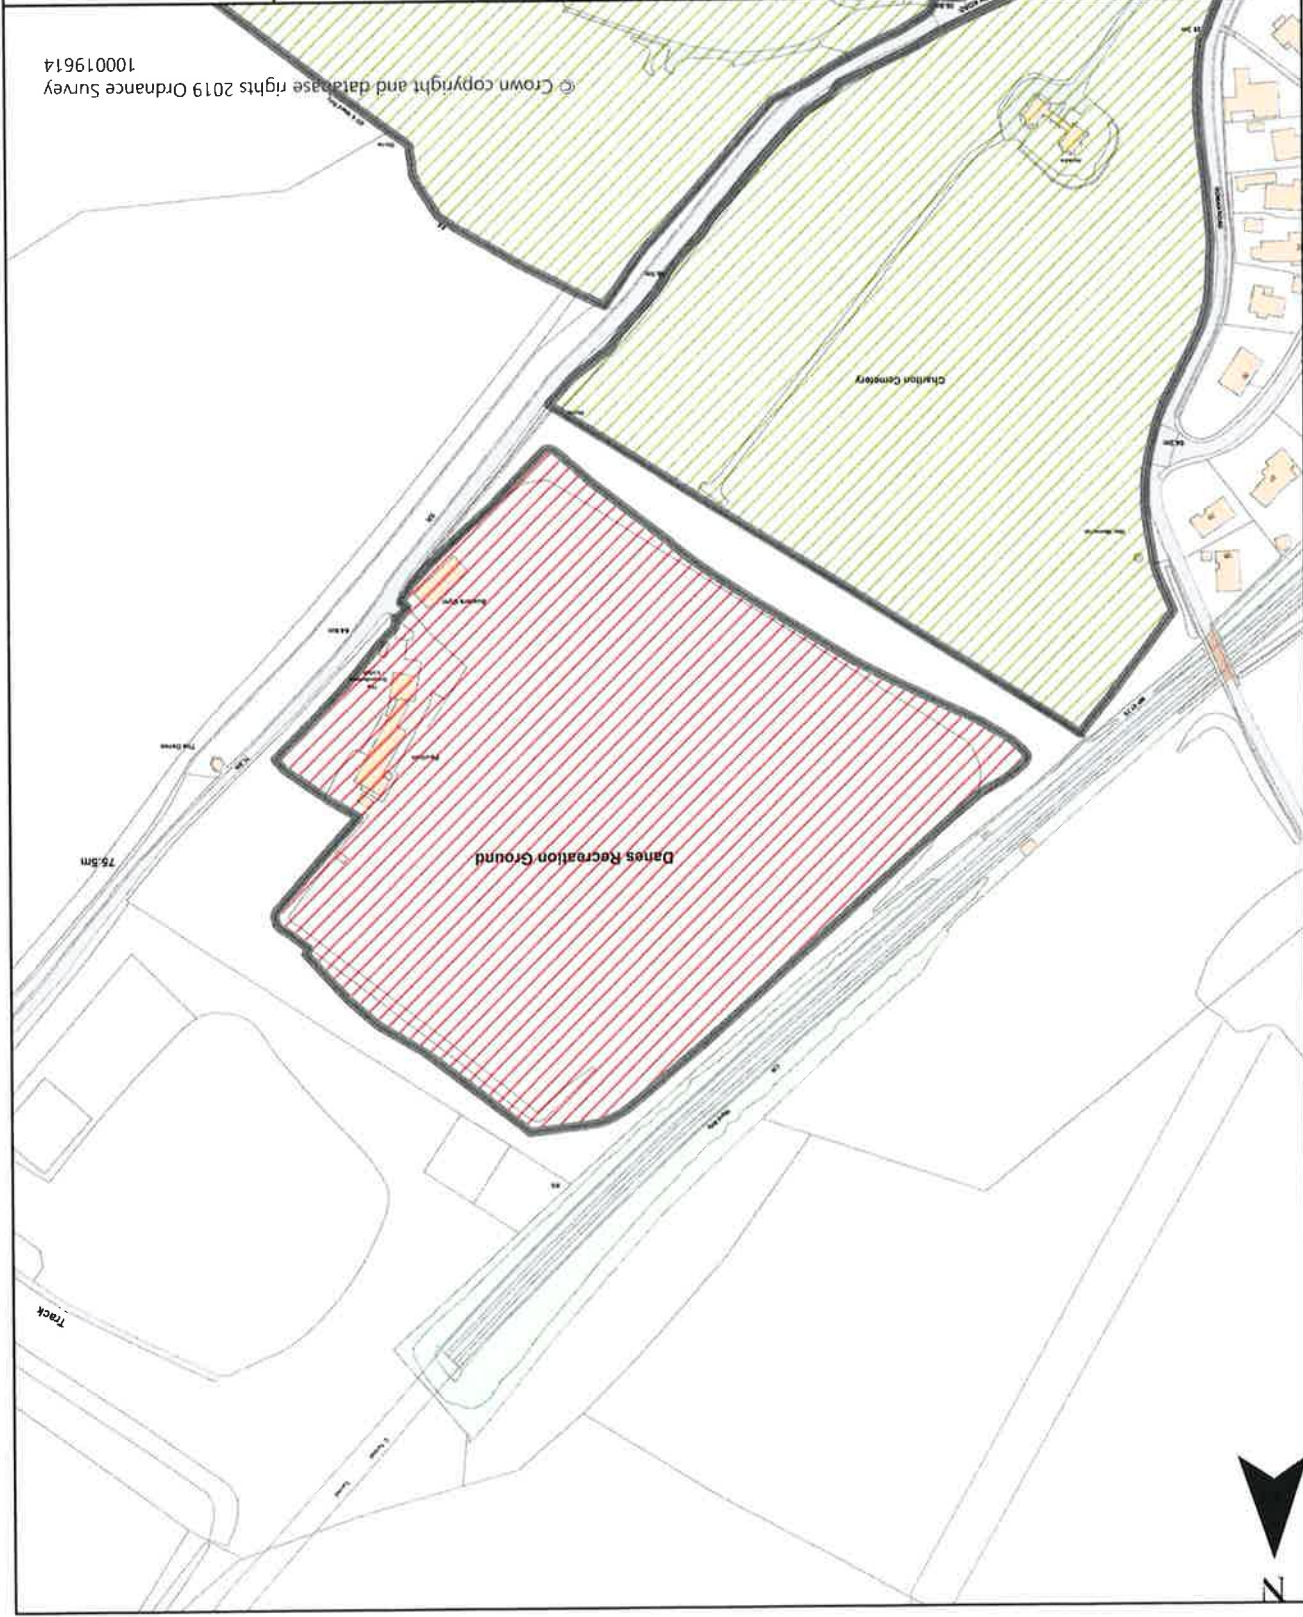

DOVER DISTRICT COUNCIL
Honeywood Close
White Cliffs Business Park
Whitfield
DOVER
CT16 3PJ

DOVER DISTRICT COUNCIL Public Spaces
Protection Order 2022
Schedule 2 Map 27
The Danes Recreation Ground, Dover

Scale: 1:2,412

Dog Restrictions 2022

- Dog Exclusion
- Dogs On Leads
- Seasonal Dog Bans

© Crown copyright and database rights 2019 Ordnance Survey 100019614