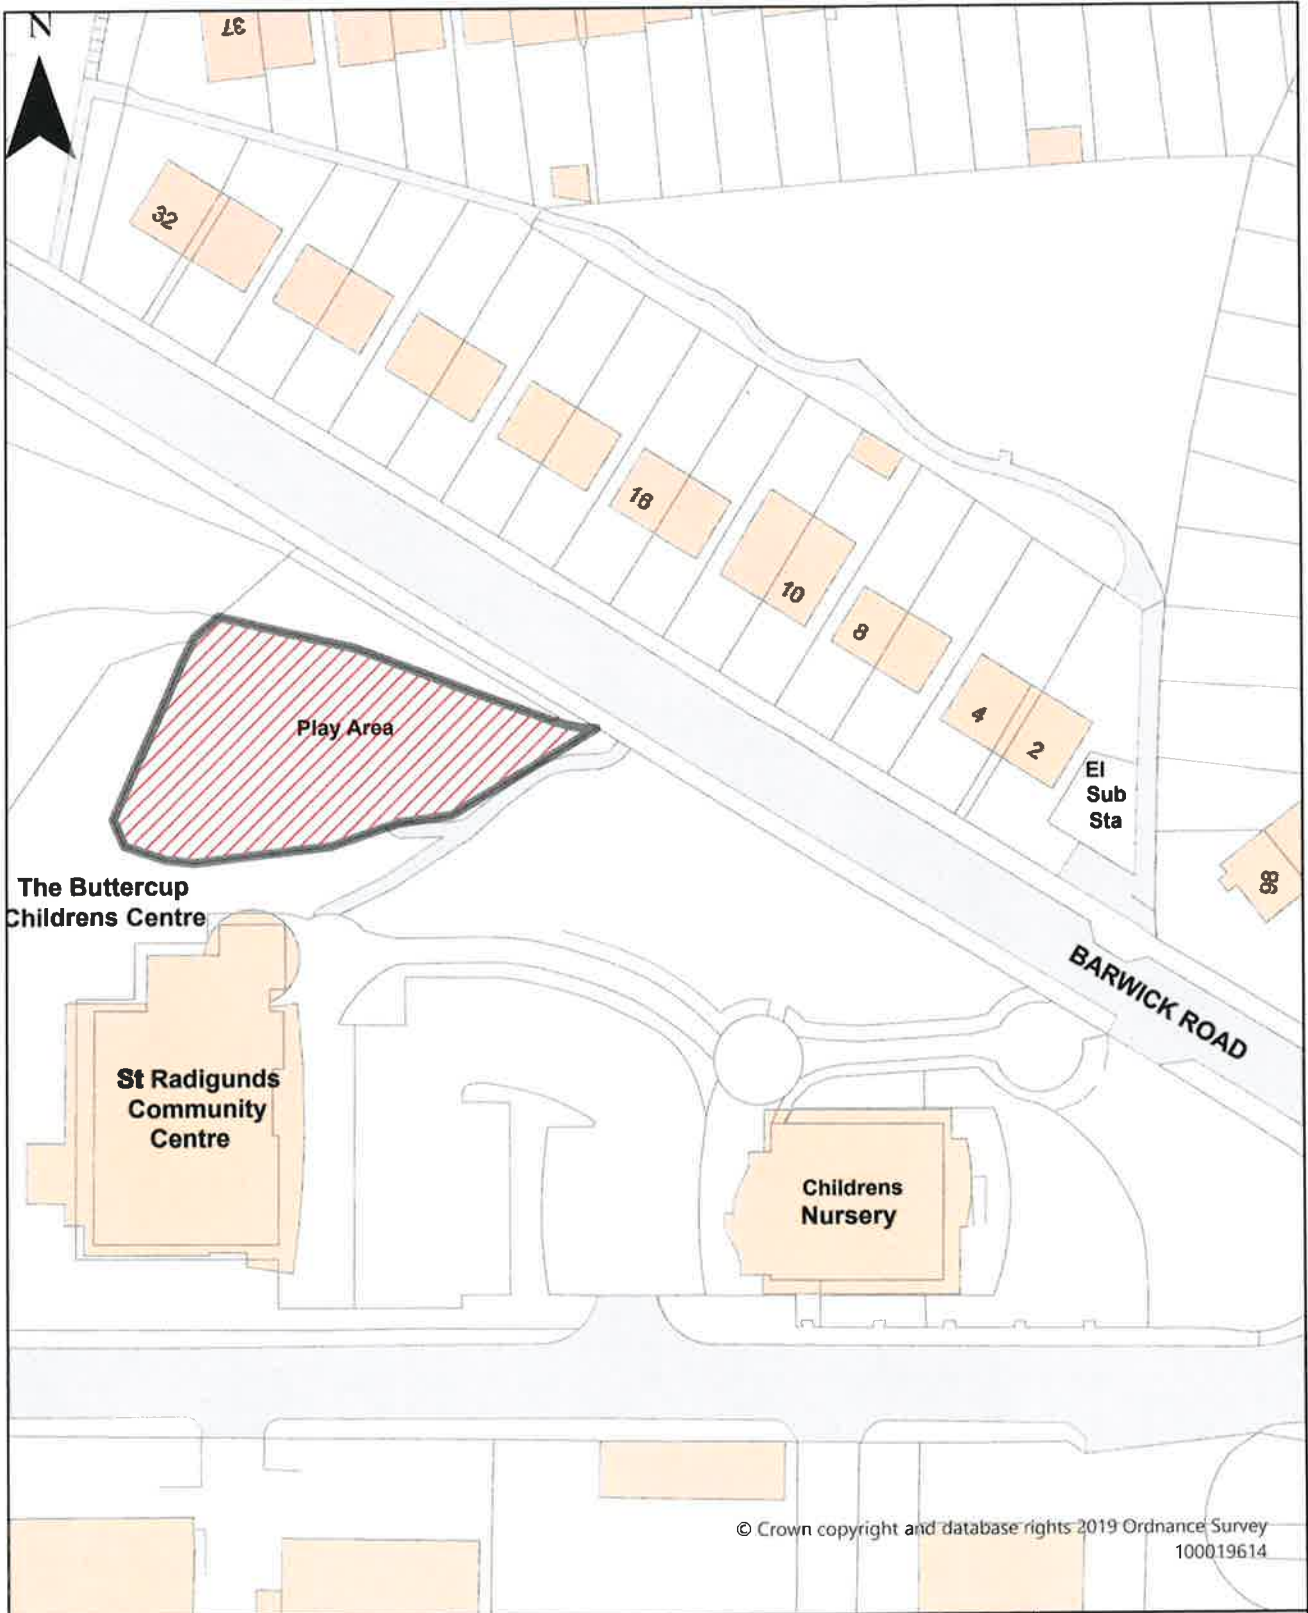

Dover District Council
Honeywood Close
White Cliffs Business Park
Whitfield
DOVER
CT16 3PJ

Dover District Council Public Spaces
Protection Order 2022
Schedule 2 Map 26
Enclosed Children's Play Area Barwick Road,
Dover

Dog Restrictions 2022
Restriction
Dog Exclusion
Dogs On Leads
Seasonal Dog Bans
Scale: 1:678