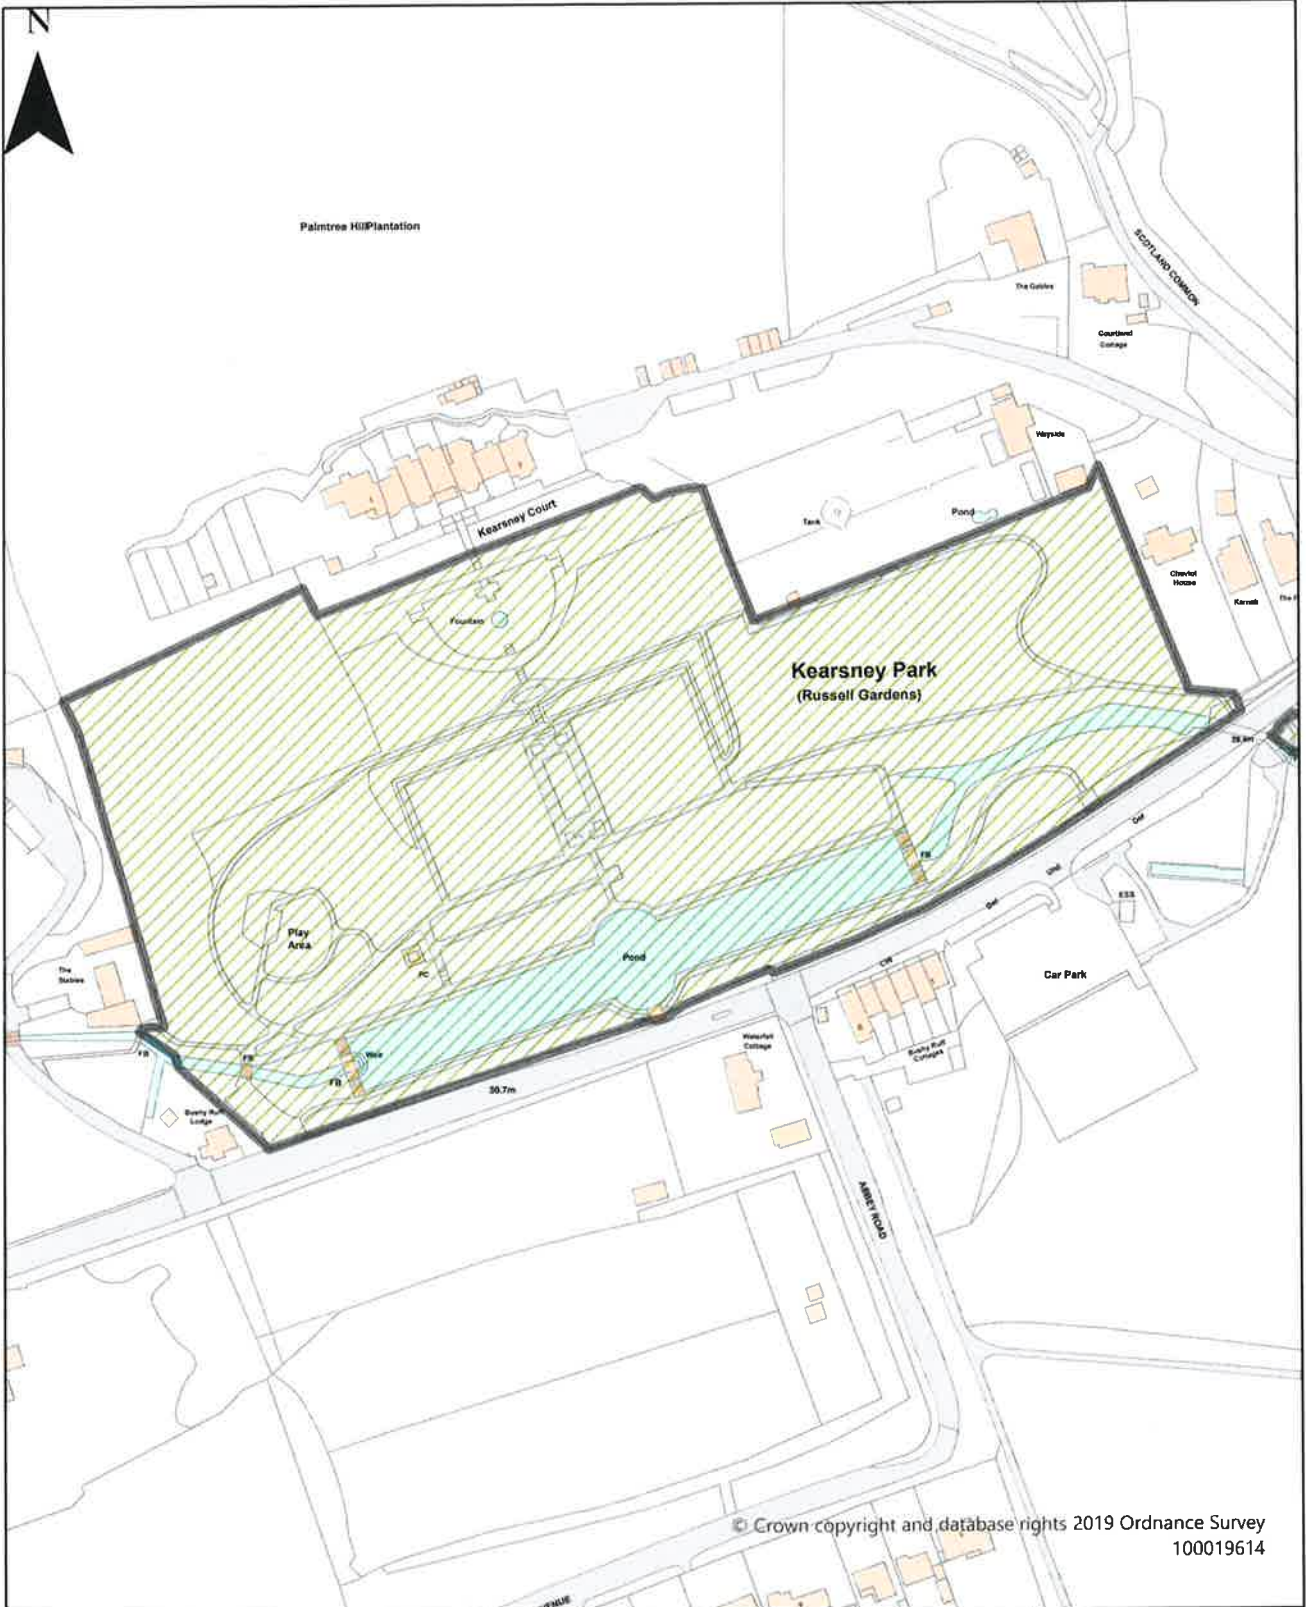

Dover District Council
Honeywood Close
White Cliffs Business Park
Whitfield
DOVER
CT16 3PJ

Dover District Council Public Spaces
Protection Order 2022
Schedule 1 Map 22
Russell Gardens, Alkham Road

Dog Restrictions 2022
Restriction
Dog Exclusion
Dogs On Leads
Seasonal Dog Bans
Scale: 1:1,865