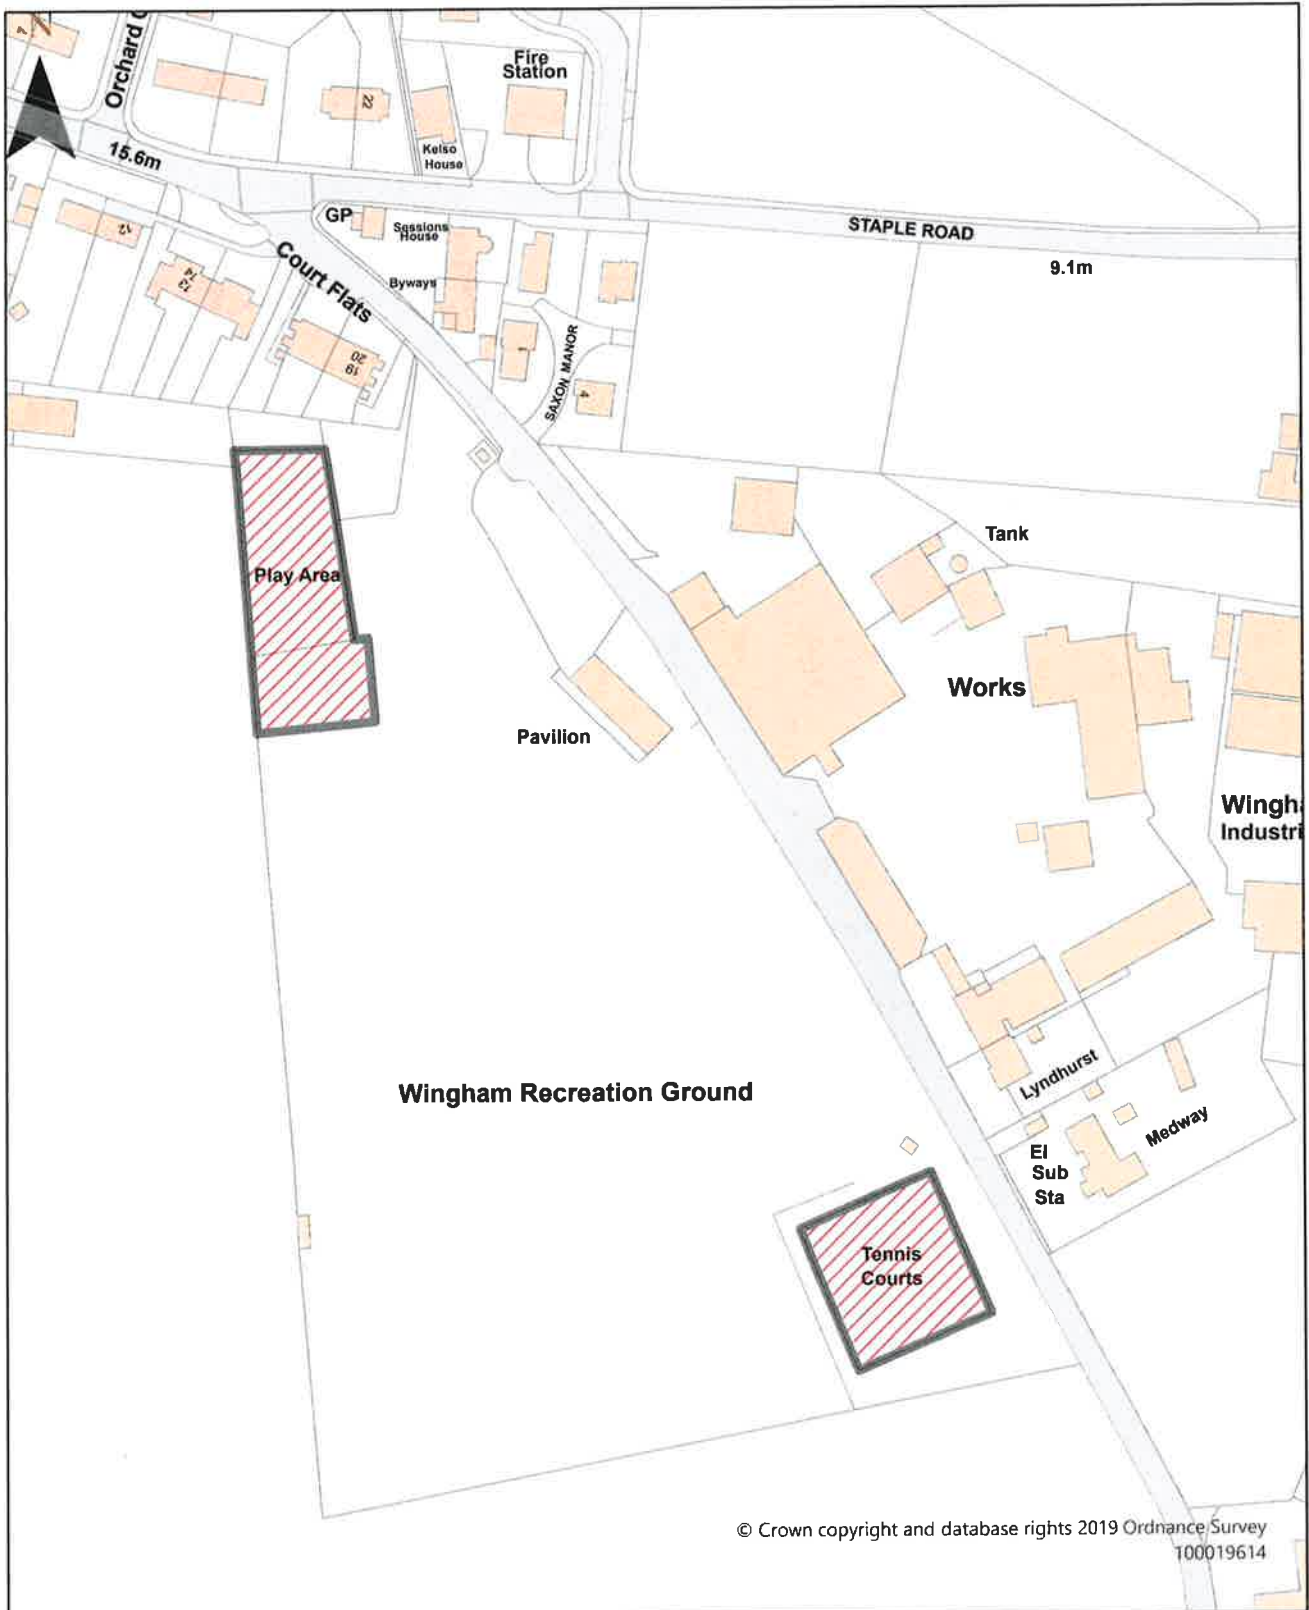

Schedule 2 Map 60

Enclosed Children's Play Area, Willingdon Road,
Whitfield

Dog Restrictions 2022

Restriction

-  Dog Exclusion
-  Dogs On Leads
-  Seasonal Dog Bans

Scale: 1:720

Dover District Council
 Honeywood Close
 White Cliffs Business Park
 Whitfield
 DOVER
 CT16 3PJ