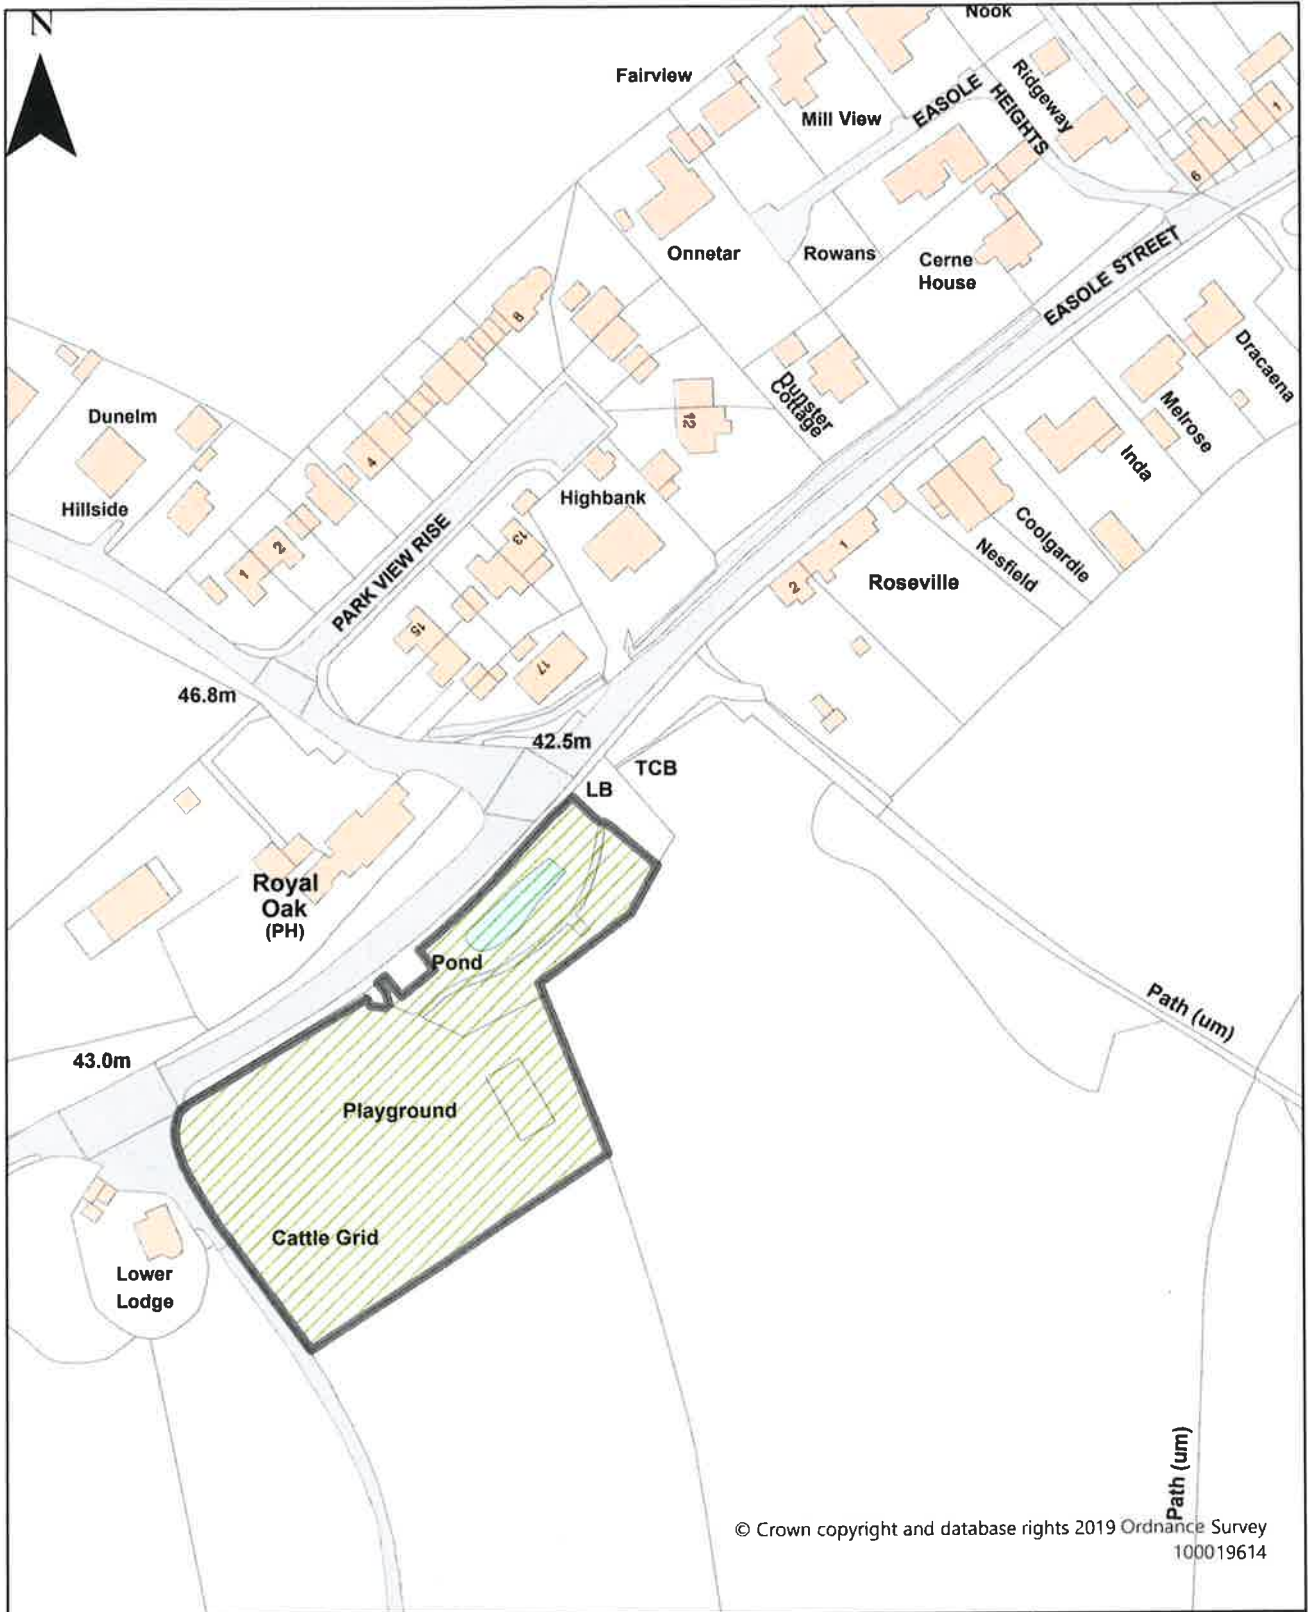

Schedule 1 Map 18

St Martin's of Tours Churchyard, East Langdon
 Road, Guston

Dog Restrictions 2022

Restriction

-  Dog Exclusion
-  Dogs On Leads
-  Seasonal Dog Bans

Scale: 1:1,607

Dover District Council
 Honeywood Close
 White Cliffs Business Park
 Whitfield
 DOVER
 CT16 3PJ