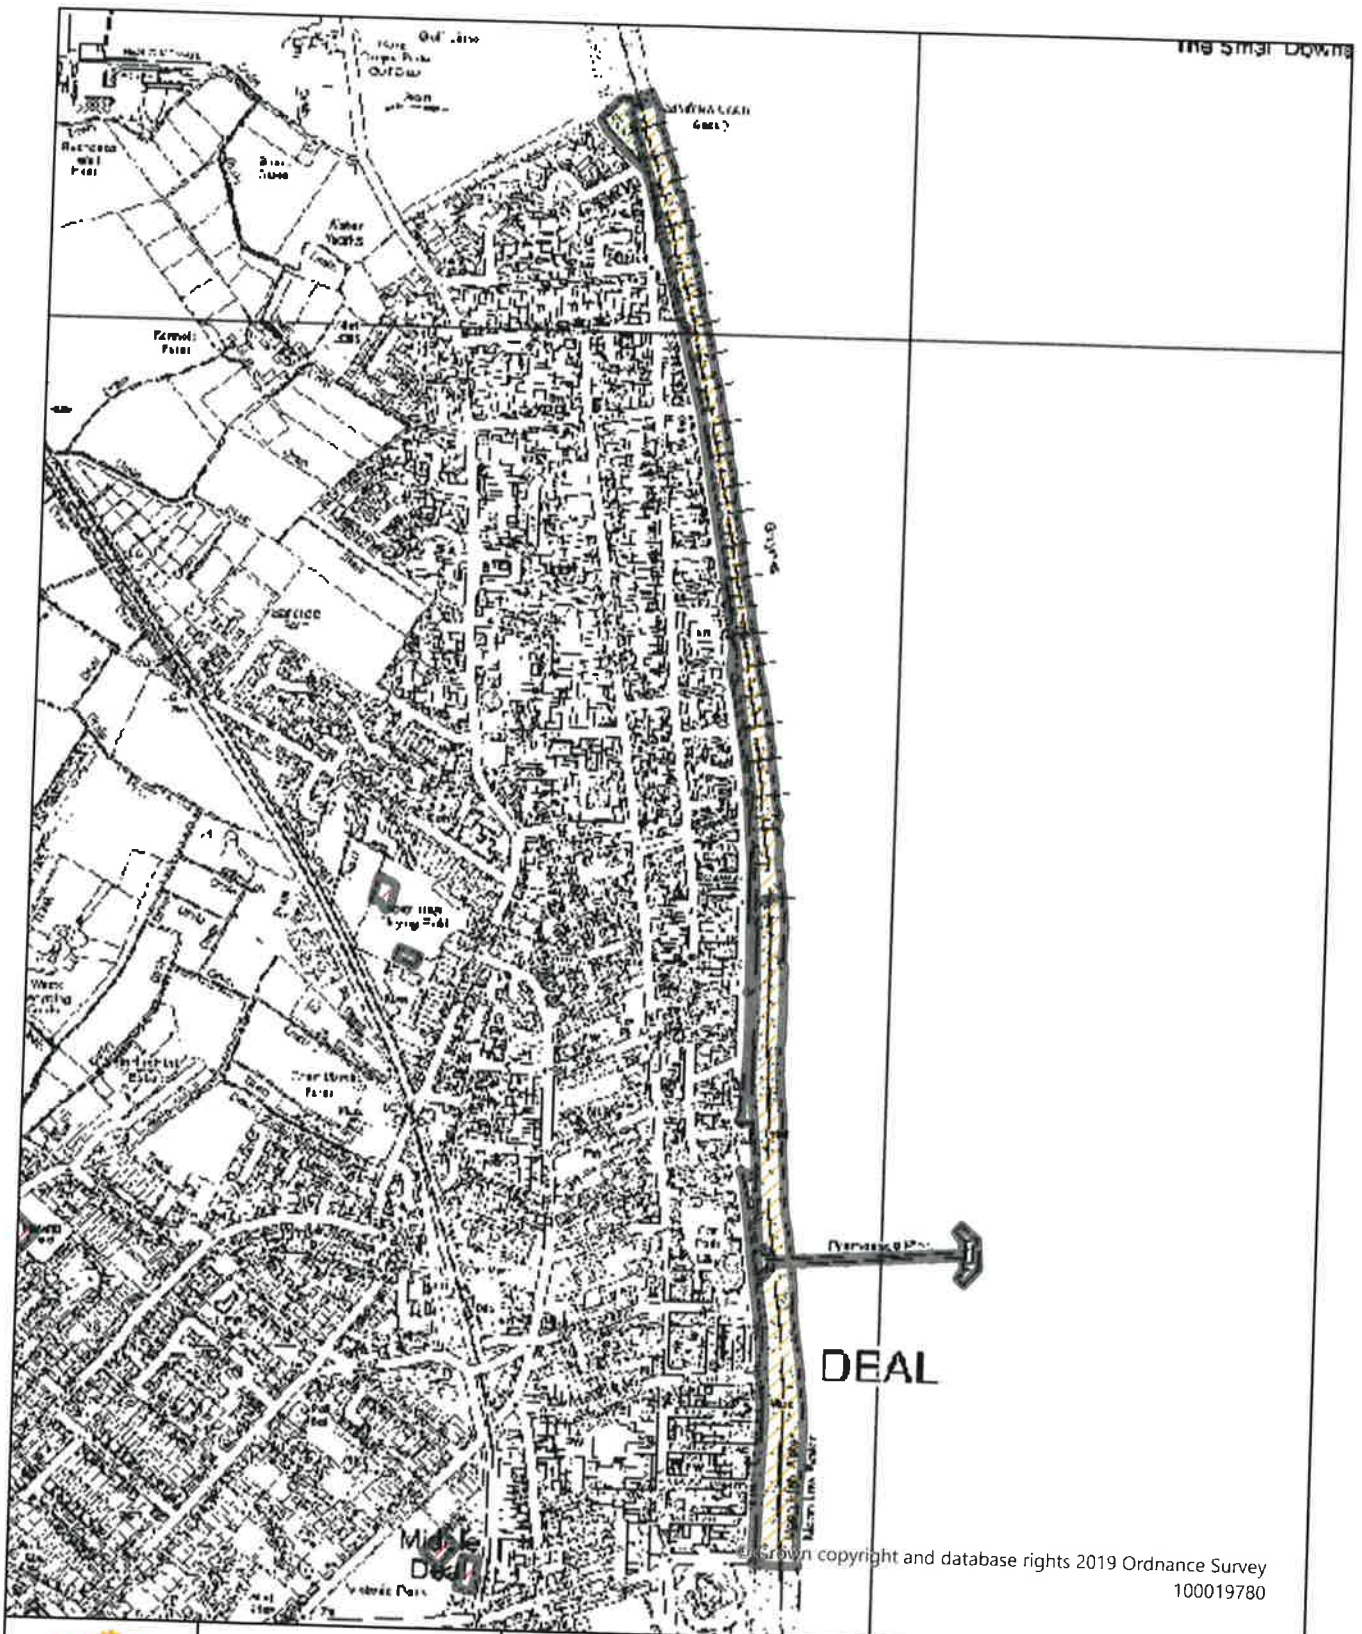

Dover District Council
Honeywood Close
White Cliffs Business Park
Whitfield
DOVER
CT16 3PJ

Dover District Council Public Spaces Protection
Order 2022

Schedule 1 Map 6

Sandown Castle Gardens and the Seafront
Promenade from Sandown Castle to Deal Castle

Dog Restrictions 2022

Restriction

- Dog Exclusion
- Dogs On Leads
- Seasonal Dog Bans

Scale: 1:9,710